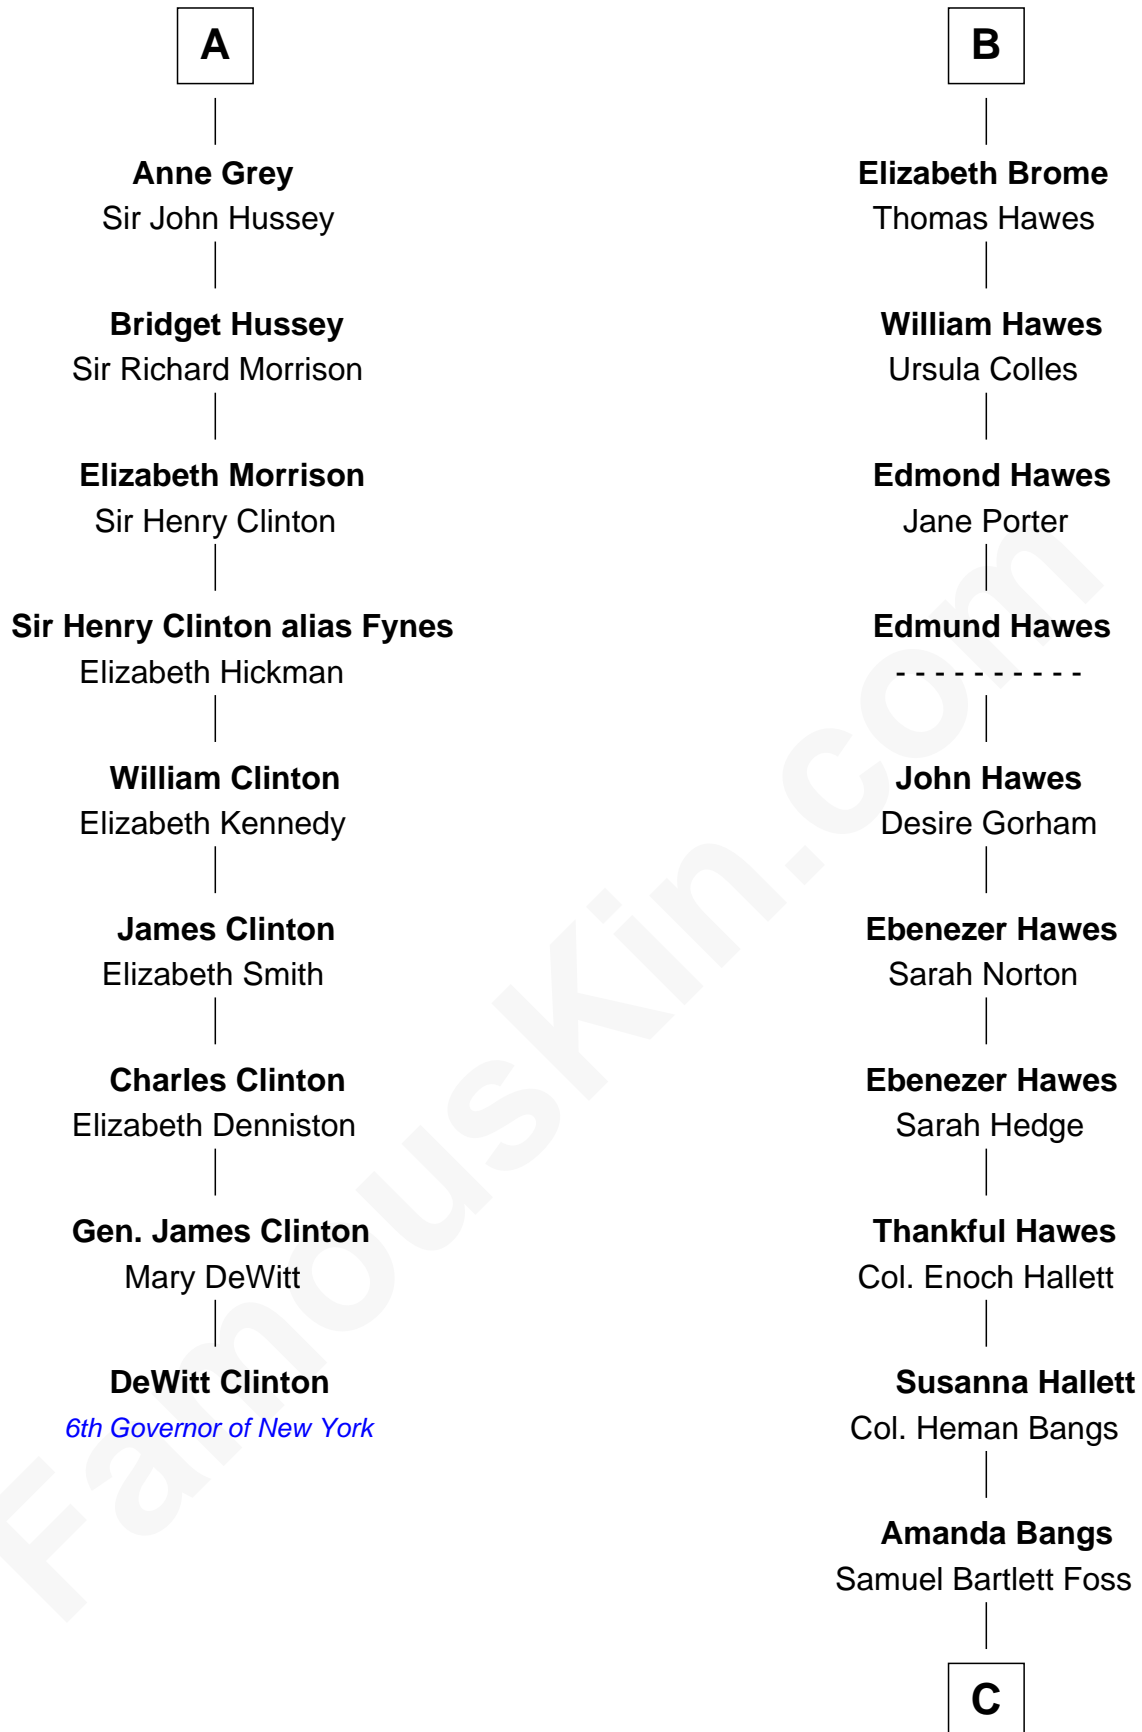

FamousKin.com Relationship Chart of

DeWitt Clinton

6th Governor of New York

15th cousin 3 times removed of

Eugene Foss

45th Governor of Massachusetts

Sir Robert de Ros

Isabel de Aubeney

C

George Edmund Foss

Marcia Cordelia Noble

Eugene Foss

45th Governor of Massachusetts

FamousKin.com