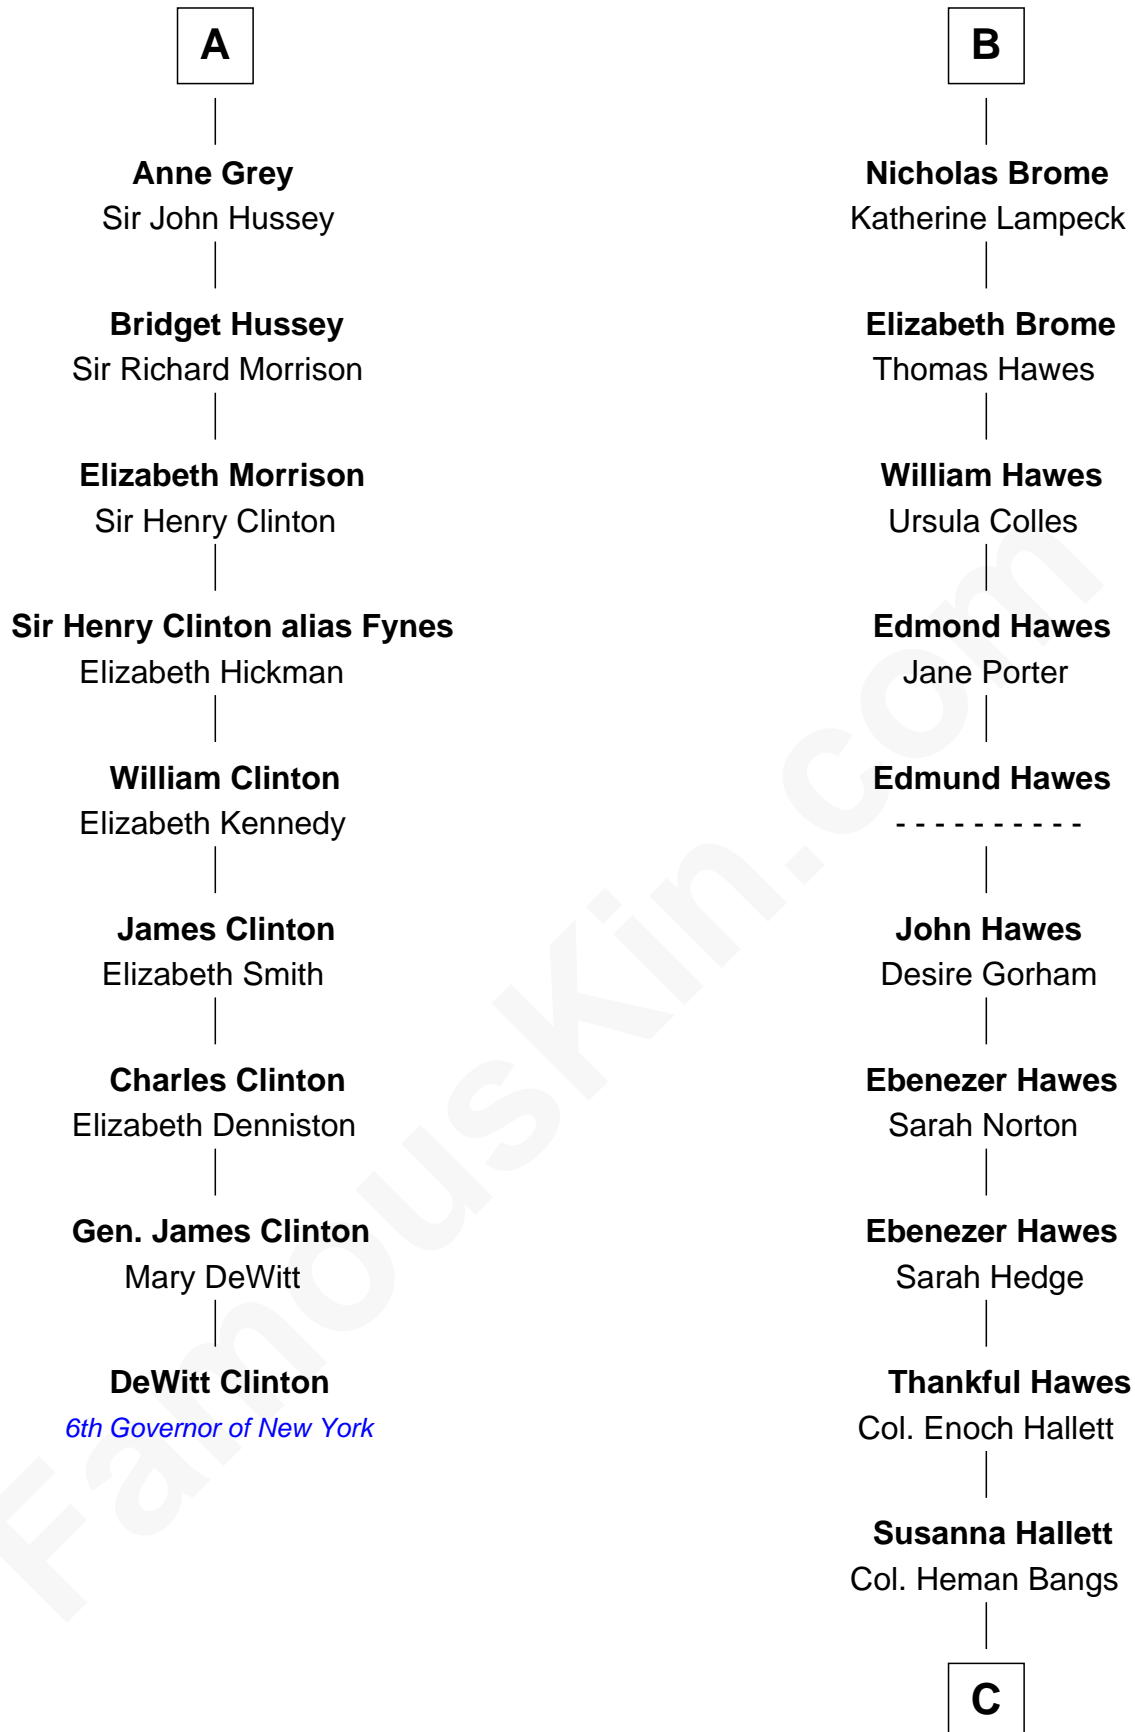

FamousKin.com Relationship Chart of

DeWitt Clinton

6th Governor of New York

15th cousin 4 times removed of

Eugene Foss

45th Governor of Massachusetts

Sir James de Audley

Ela Longespee

Katherine Giffard

Sir Nicholas Audley

Joan Martin

Alice de Audley

Sir Hugh de Meynell

Isabel de Meynell

Sir Thomas de Shirley

Sir Hugh Shirley

Beatrice Brewes

Sir Ralph Shirley

Joan Basset

Beatrice Shirley

John Brome

B

C

—
Amanda Bangs

Samuel Bartlett Foss

—
George Edmund Foss

Marcia Cordelia Noble

—
Eugene Foss

45th Governor of Massachusetts

FamousKin.com