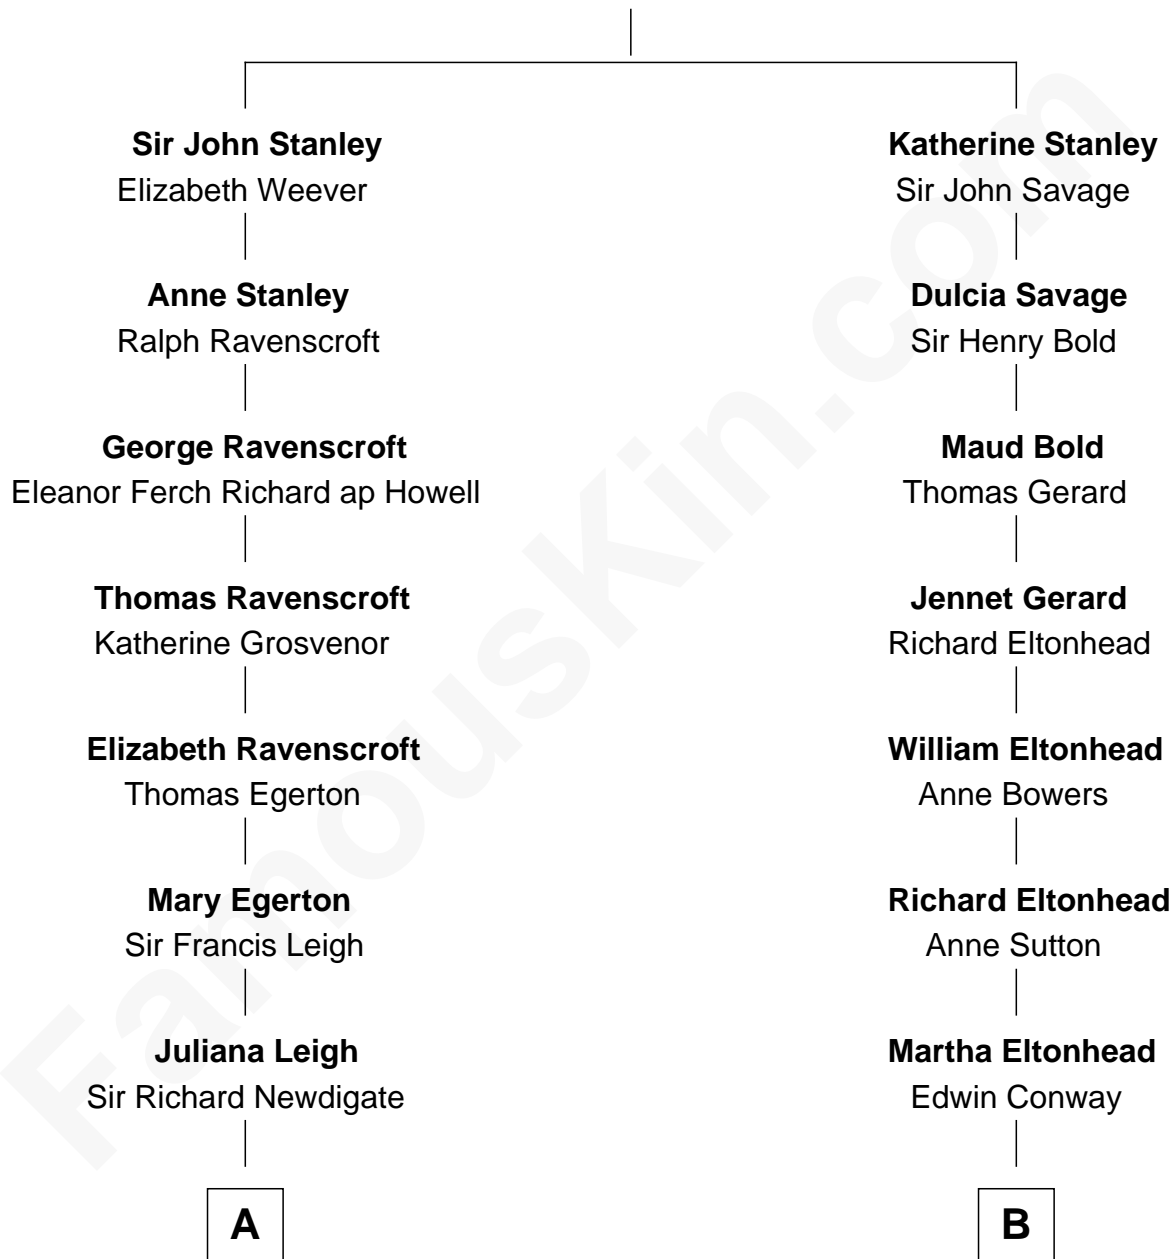

FamousKin.com Relationship Chart of

Lt. Gen. James Brudenell

Leader of the "Charge of the Light Brigade"

13th cousin 6 times removed of

Barack Obama

44th U.S. President

Sir Thomas Stanley

Joan Goushill

C

Stanley Armour Dunham

Madelyn Lee Payne

Stanley Ann Dunham

Barack Hussein Obama

Barack Obama

44th U.S. President

FamousKin.com