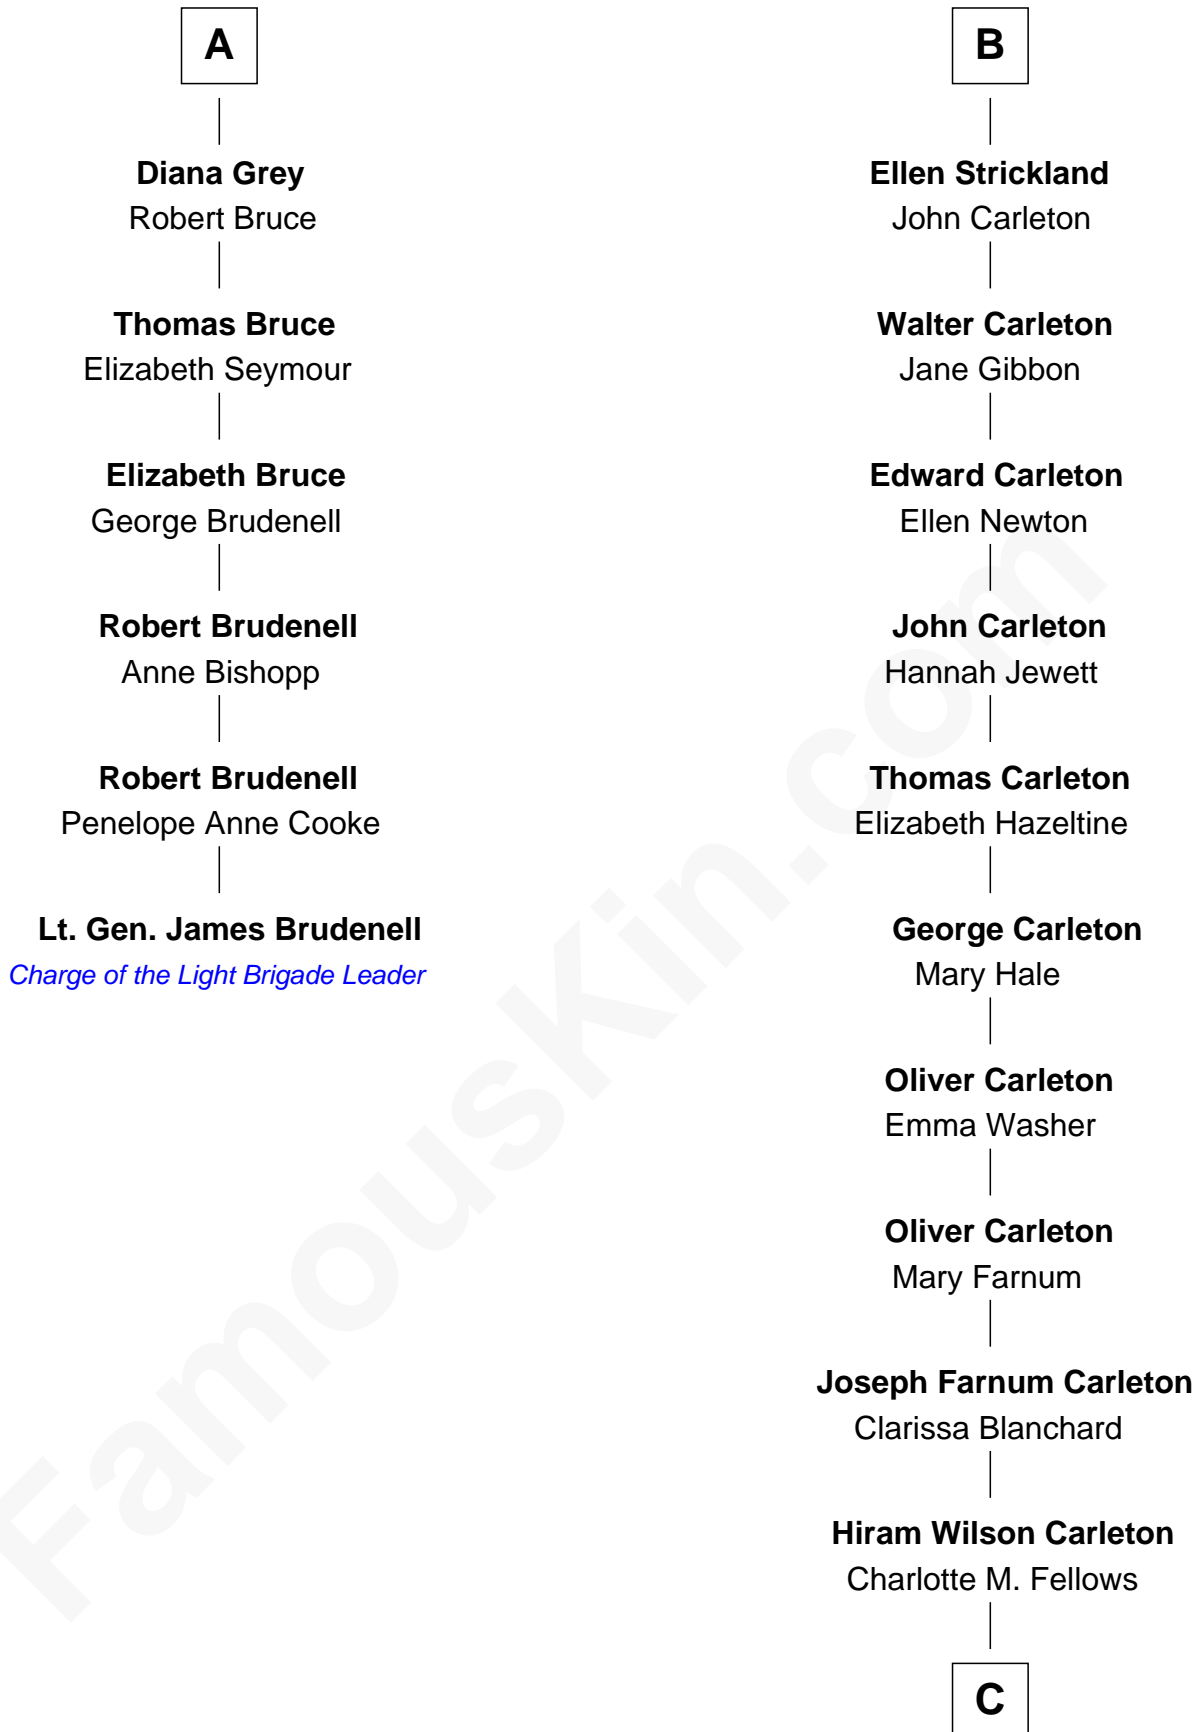

FamousKin.com

Relationship Chart of

Lt. Gen. James Brudenell
Leader of the "Charge of the Light Brigade"

12th cousin 8 times removed of

Mickey Rourke
Movie Actor

C

Joseph Clinton Carleton

Maud Alice Fitts

Hazel May Carleton

Leonard Ernest Cameron

Annette Elizabeth Cameron

Philip Andrew Rourke

Mickey Rourke

Movie Actor