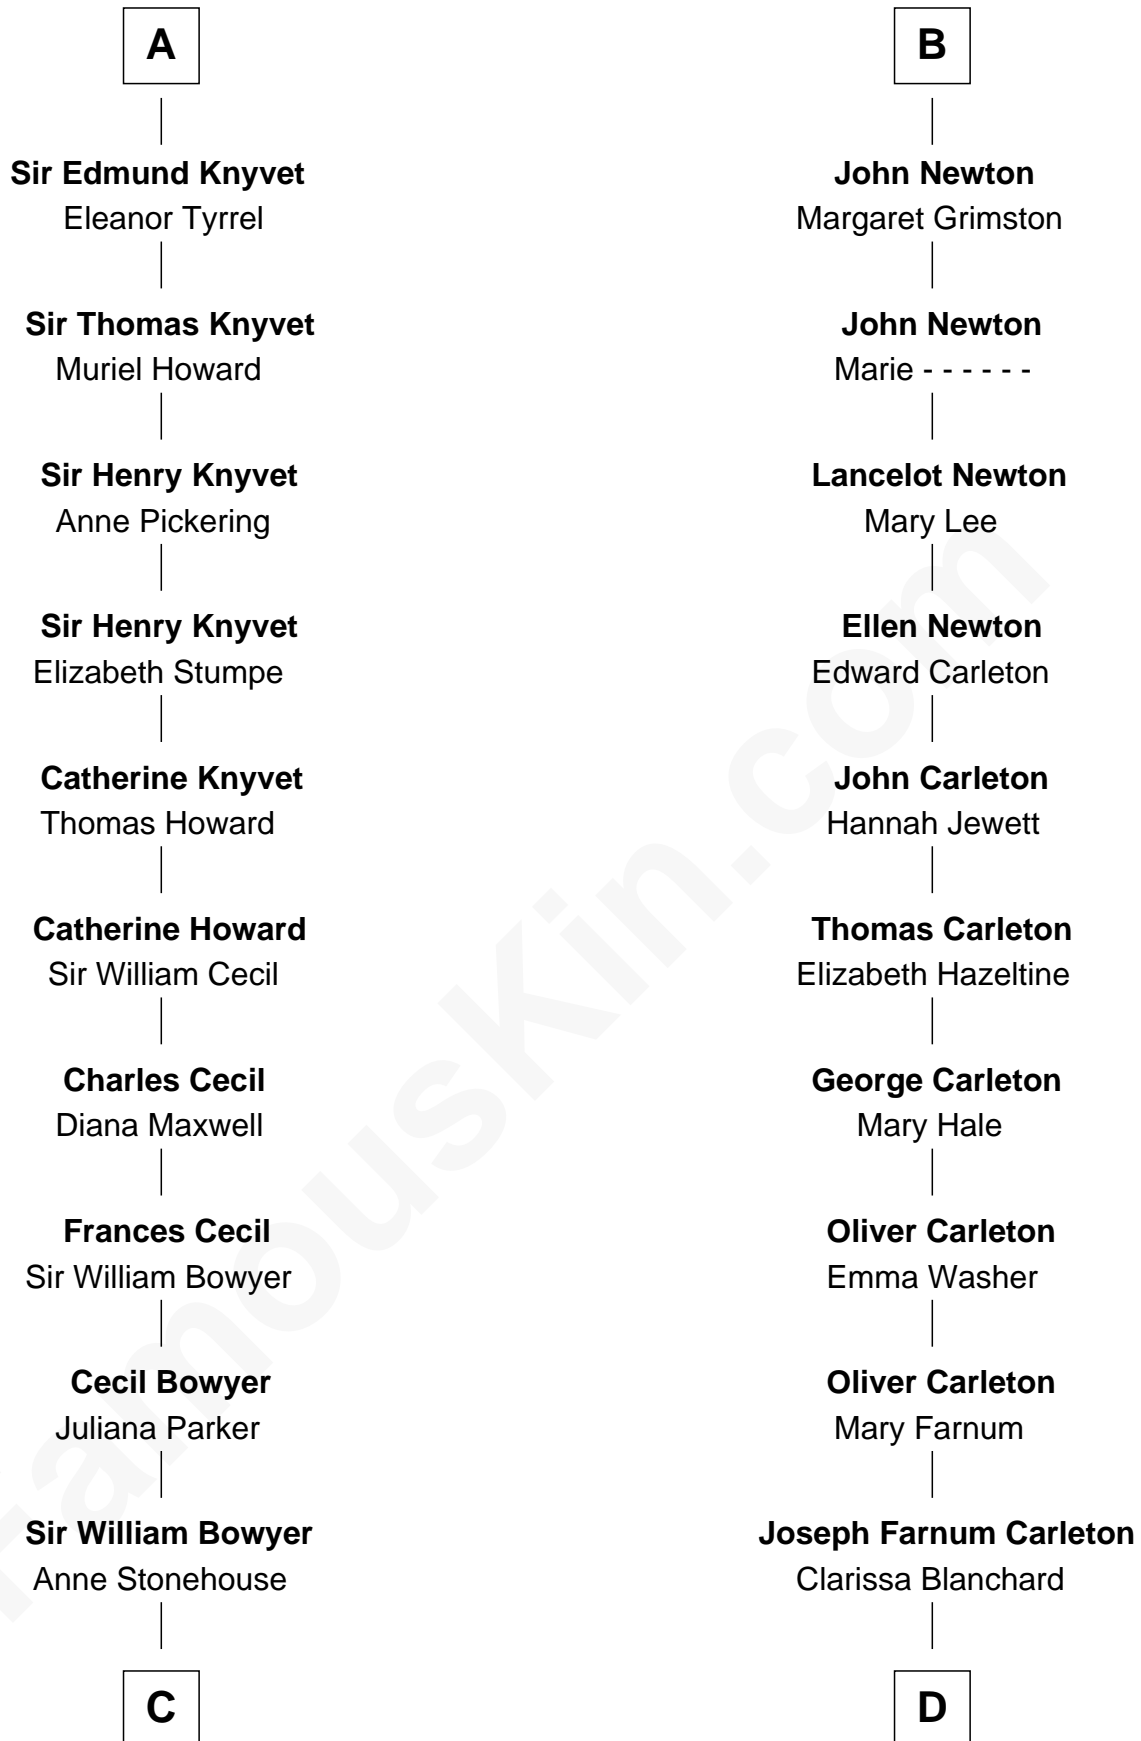

FamousKin.com Relationship Chart of

Lt. Gen. James Brudenell

Leader of the "Charge of the Light Brigade"

19th cousin 2 times removed of

Mickey Rourke

Movie Actor

Sir John Marmion

Maud de Furnival

C

Penelope Bowyer
George John Cooke

Penelope Anne Cooke
Robert Brudenell

Lt. Gen. James Brudenell
Charge of the Light Brigade Leader

D

Hiram Wilson Carleton
Charlotte M. Fellows

Joseph Clinton Carleton
Maud Alice Fitts

Hazel May Carleton
Leonard Ernest Cameron

Annette Elizabeth Cameron
Philip Andrew Rourke

Mickey Rourke
Movie Actor