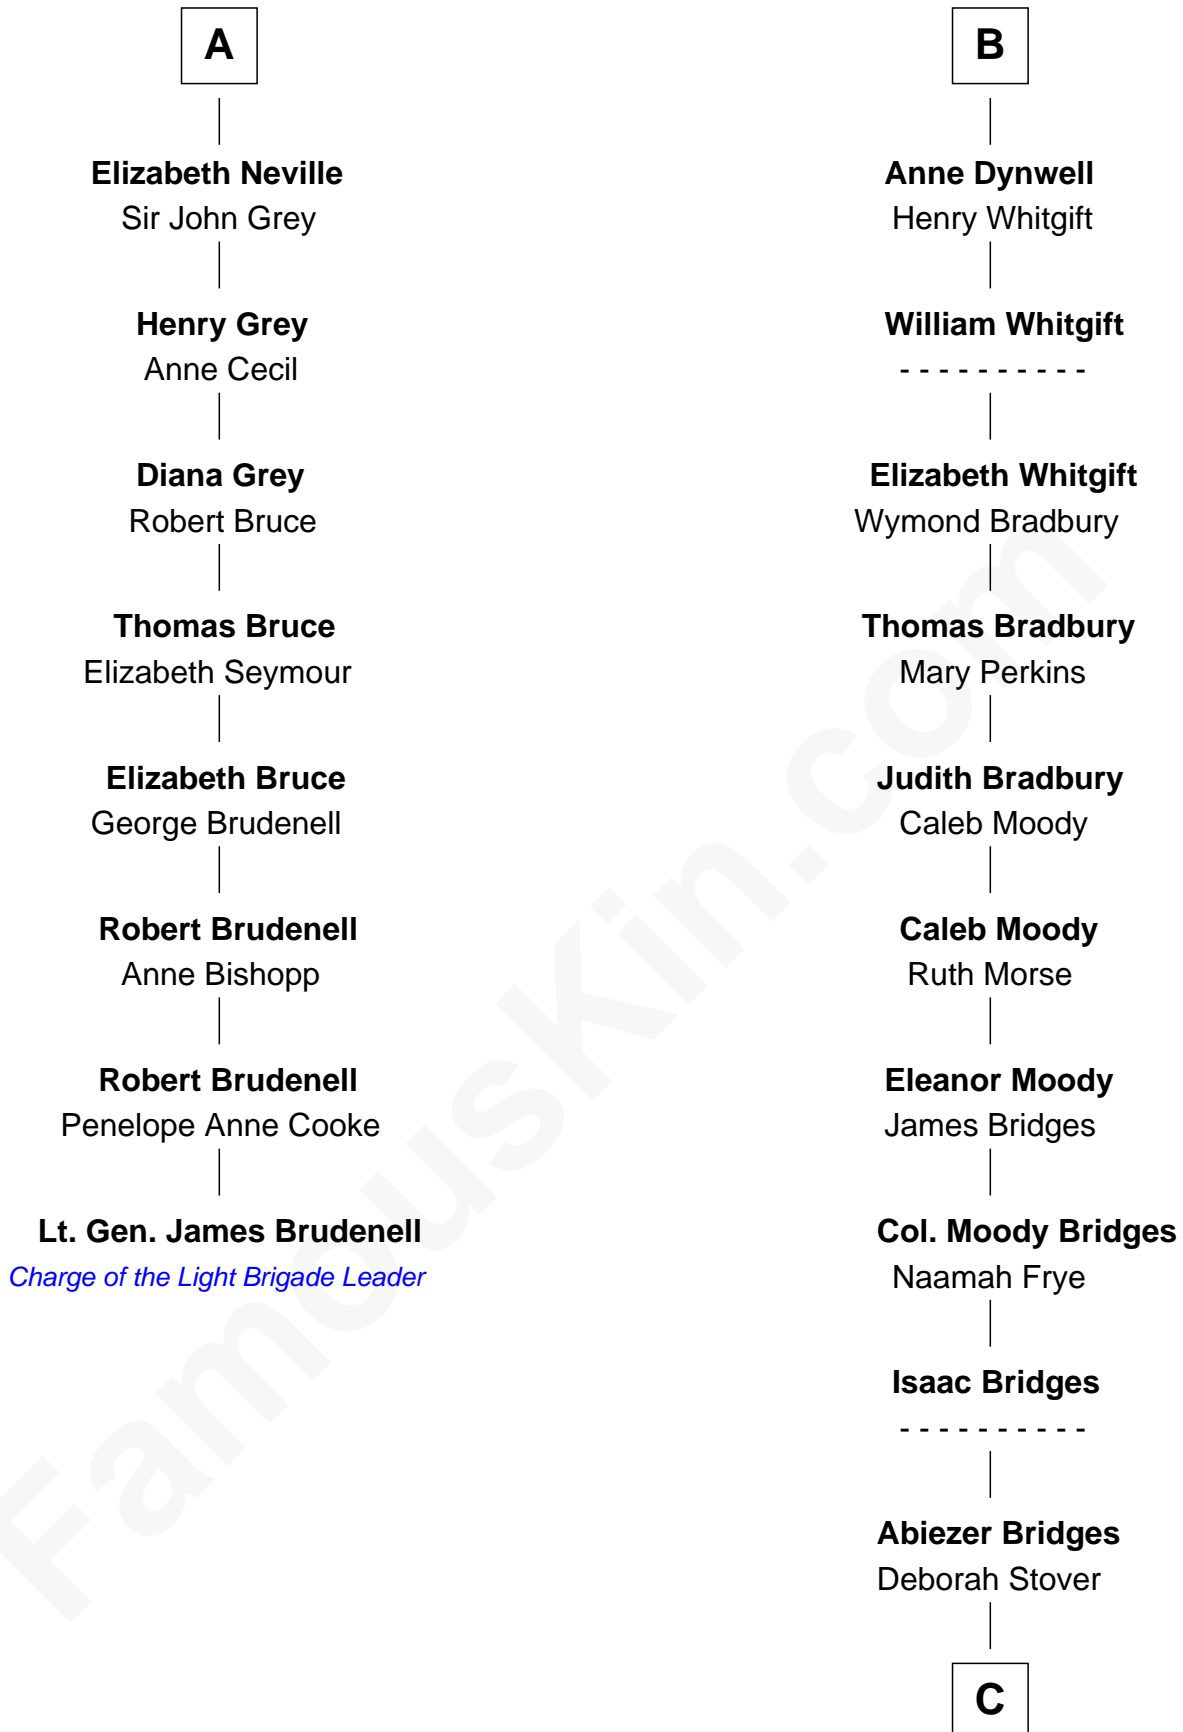

## Relationship Chart of

**Lt. Gen. James Brudenell**

*Leader of the "Charge of the Light Brigade"*

14th cousin 6 times removed of

**Owen Brewster**

*54th Governor of Maine*

**C**

Rev. Otis Bridges

Margaret Owen

Owen W. Bridges

Lydia A. - - - - -

Carrie S. Bridges

William Edmund Brewster

Owen Brewster

*54th Governor of Maine*

FamousKin.com