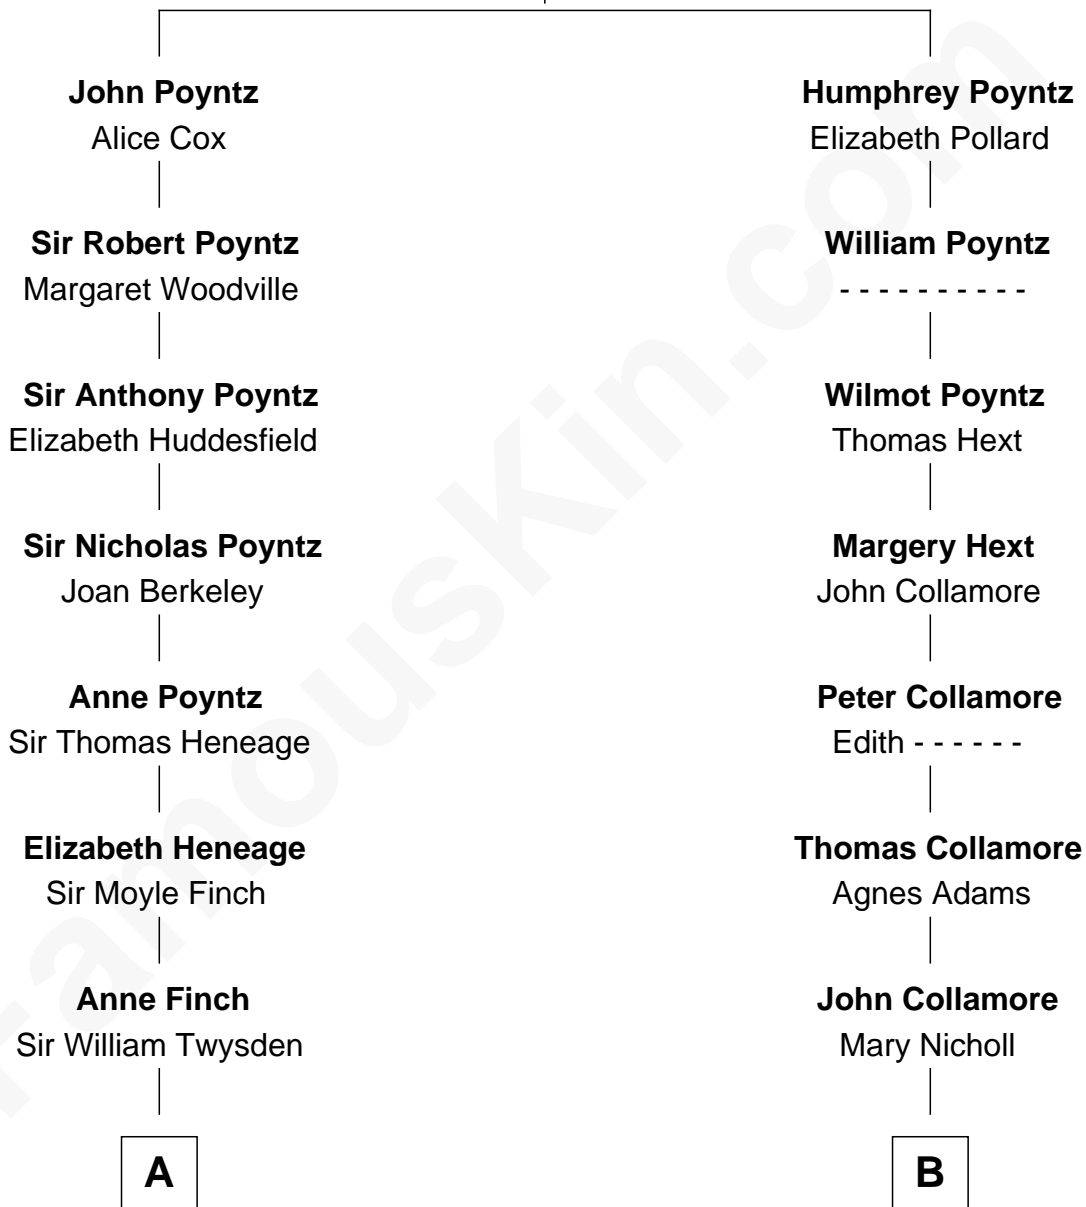

FamousKin.com

Relationship Chart of

Lt. Gen. James Brudenell
Leader of the "Charge of the Light Brigade"

13th cousin 1 time removed of

Owen Brewster
54th Governor of Maine

Sir Nicholas Poyntz
 Elizabeth Mill

A

Sir Roger Twysden

Isabella Saunders

Sir William Twysden

Frances Cross

Sir Thomas Twysden

Catherine Wythens

Catherine Twysden