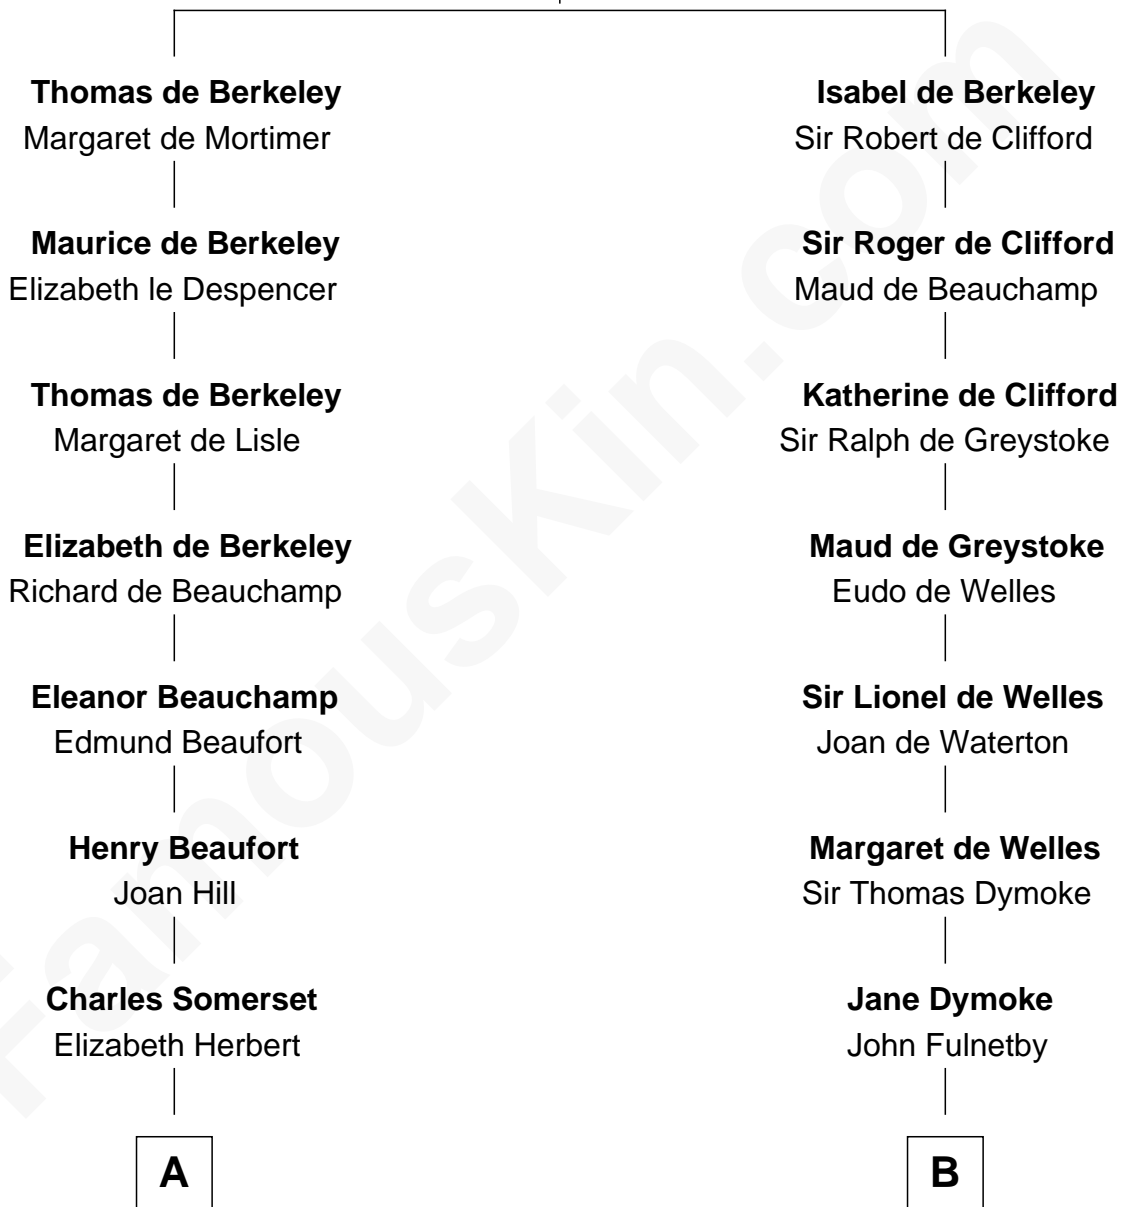

Sir Maurice de Berkeley

Eve la Zouche