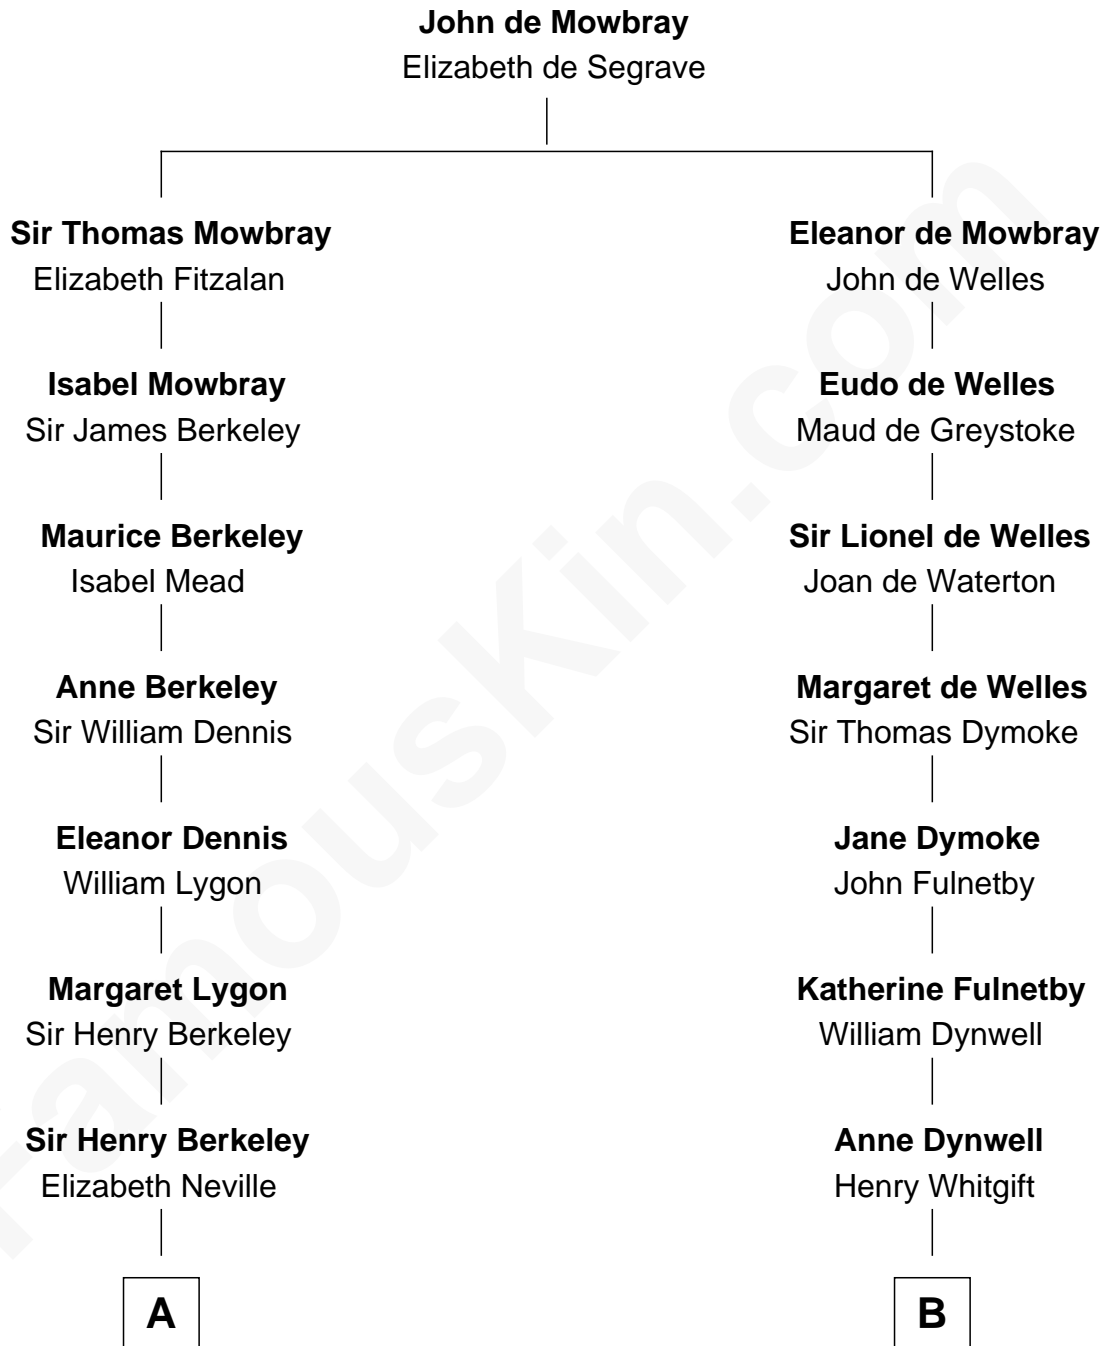

## Relationship Chart of

**Lt. Gen. James Brudenell**

*Leader of the "Charge of the Light Brigade"*

13th cousin 6 times removed of

**Owen Brewster**

*54th Governor of Maine*

**C**

**Owen W. Bridges**

Lydia A. -----

**Carrie S. Bridges**

William Edmund Brewster

**Owen Brewster**

*54th Governor of Maine*

FamousKin.com