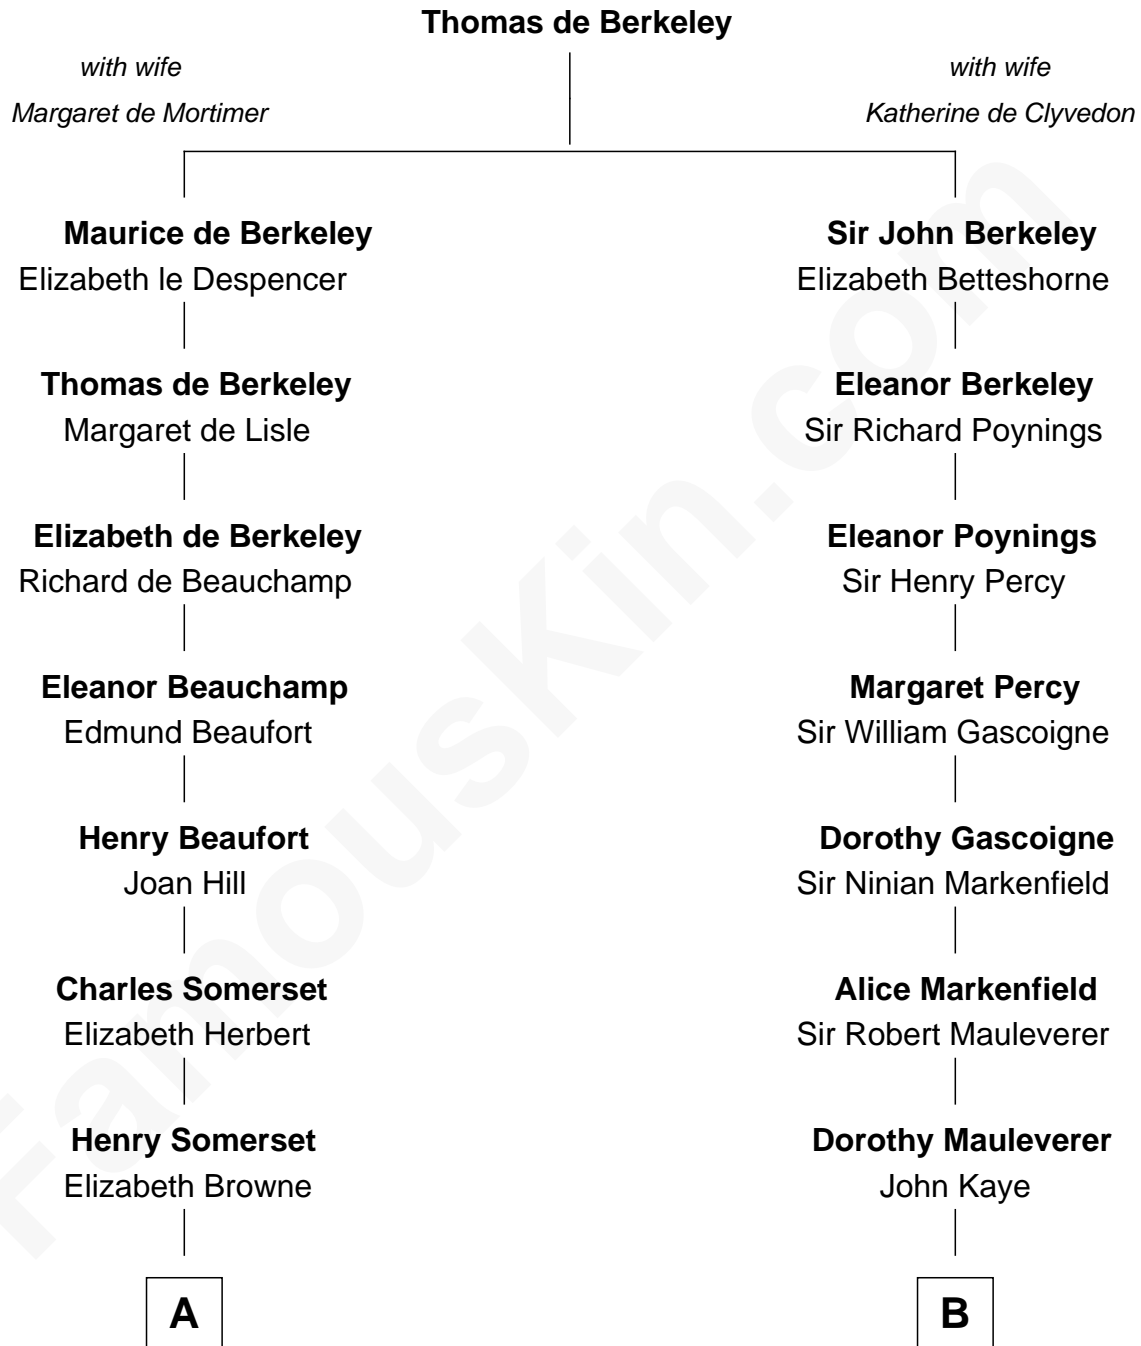

## Relationship Chart of

**Lt. Gen. James Brudenell**

*Leader of the "Charge of the Light Brigade"*

16th cousin of

**Horace Gray**

*U.S. Supreme Court Justice*

**A**

**Lucy Somerset**

John Neville

**Dorothy Neville**

Sir Thomas Cecil

**Sir William Cecil**

Elizabeth Drury

**Anne Cecil**

Henry Grey

**Diana Grey**

Robert Bruce

**Thomas Bruce**

Elizabeth Seymour

**Elizabeth Bruce**

George Brudenell

**Robert Brudenell**

Anne Bishopp

**Robert Brudenell**