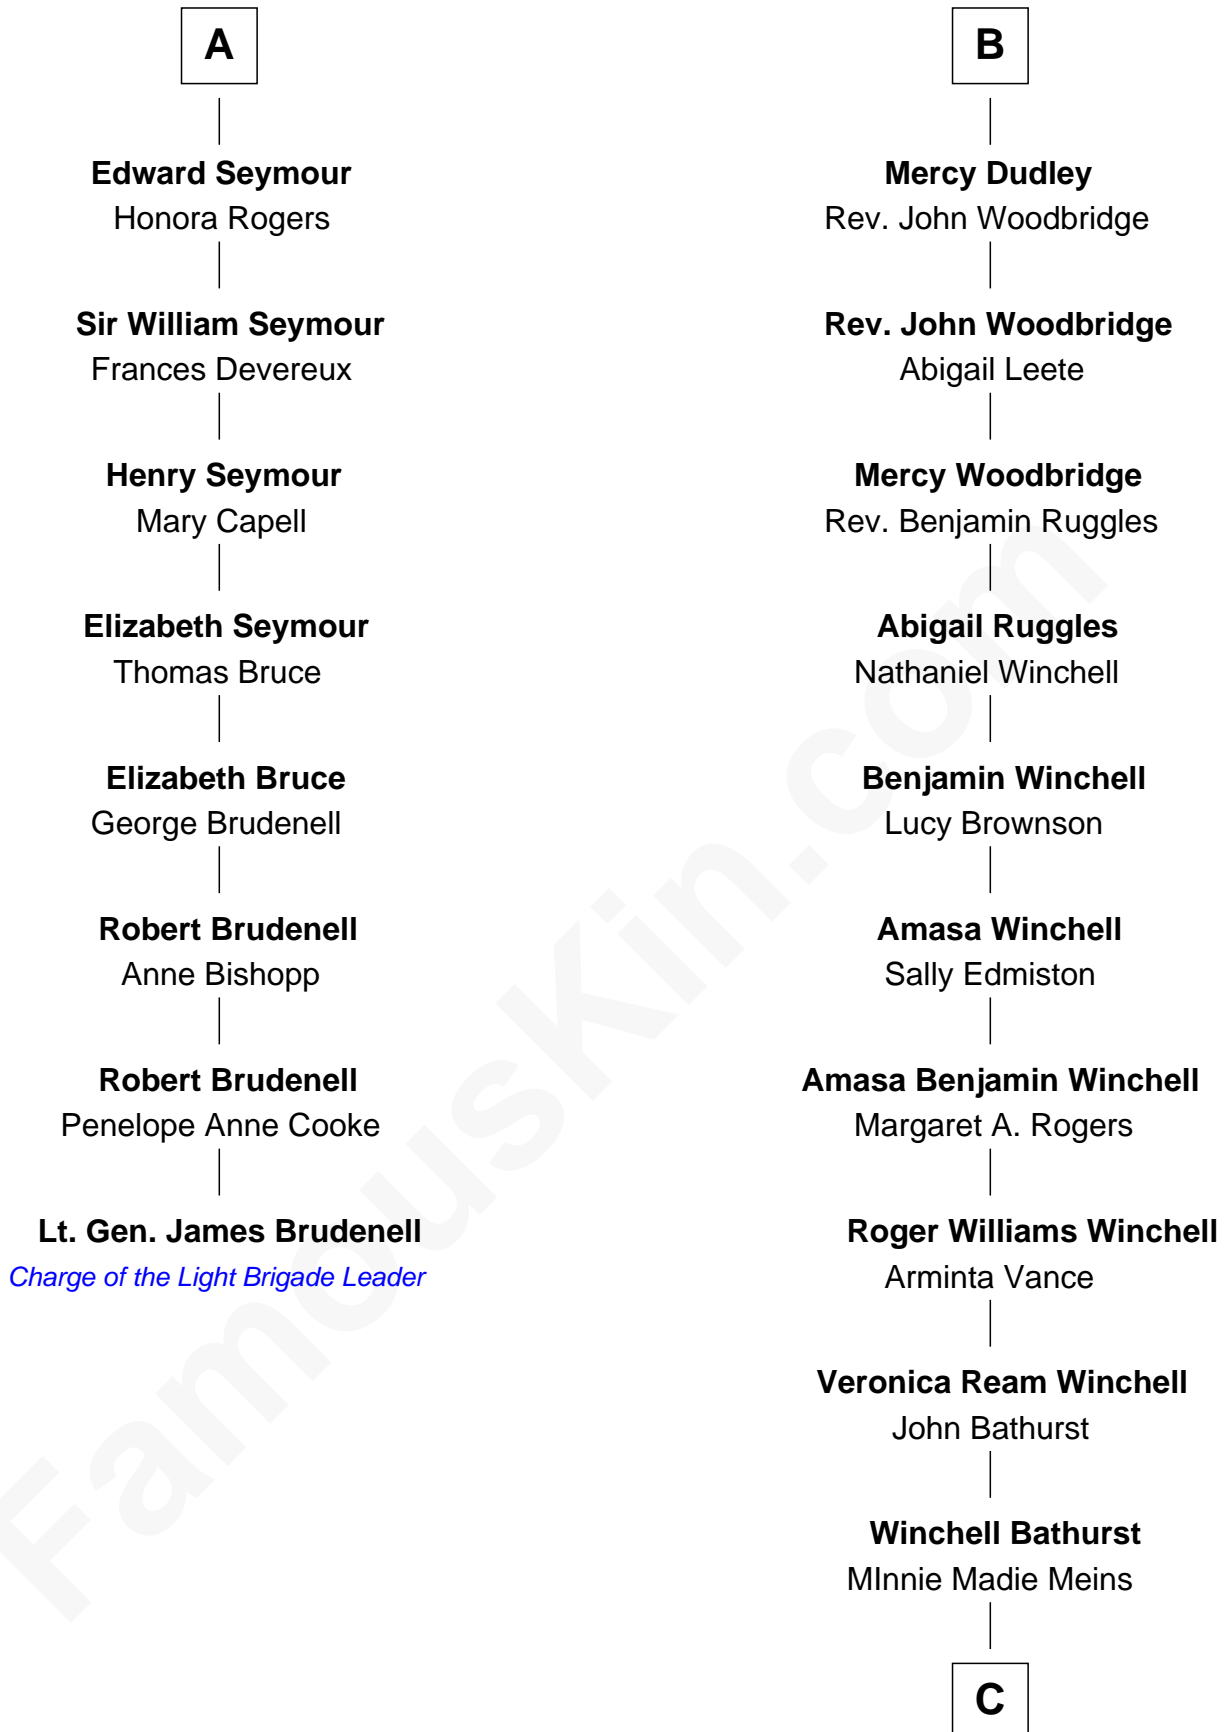

FamousKin.com Relationship Chart of

Lt. Gen. James Brudenell
Leader of the "Charge of the Light Brigade"

14th cousin 4 times removed of

Anna Faris
TV and Movie Actress

C

Karen Louise Bathurst

John Homan Faris