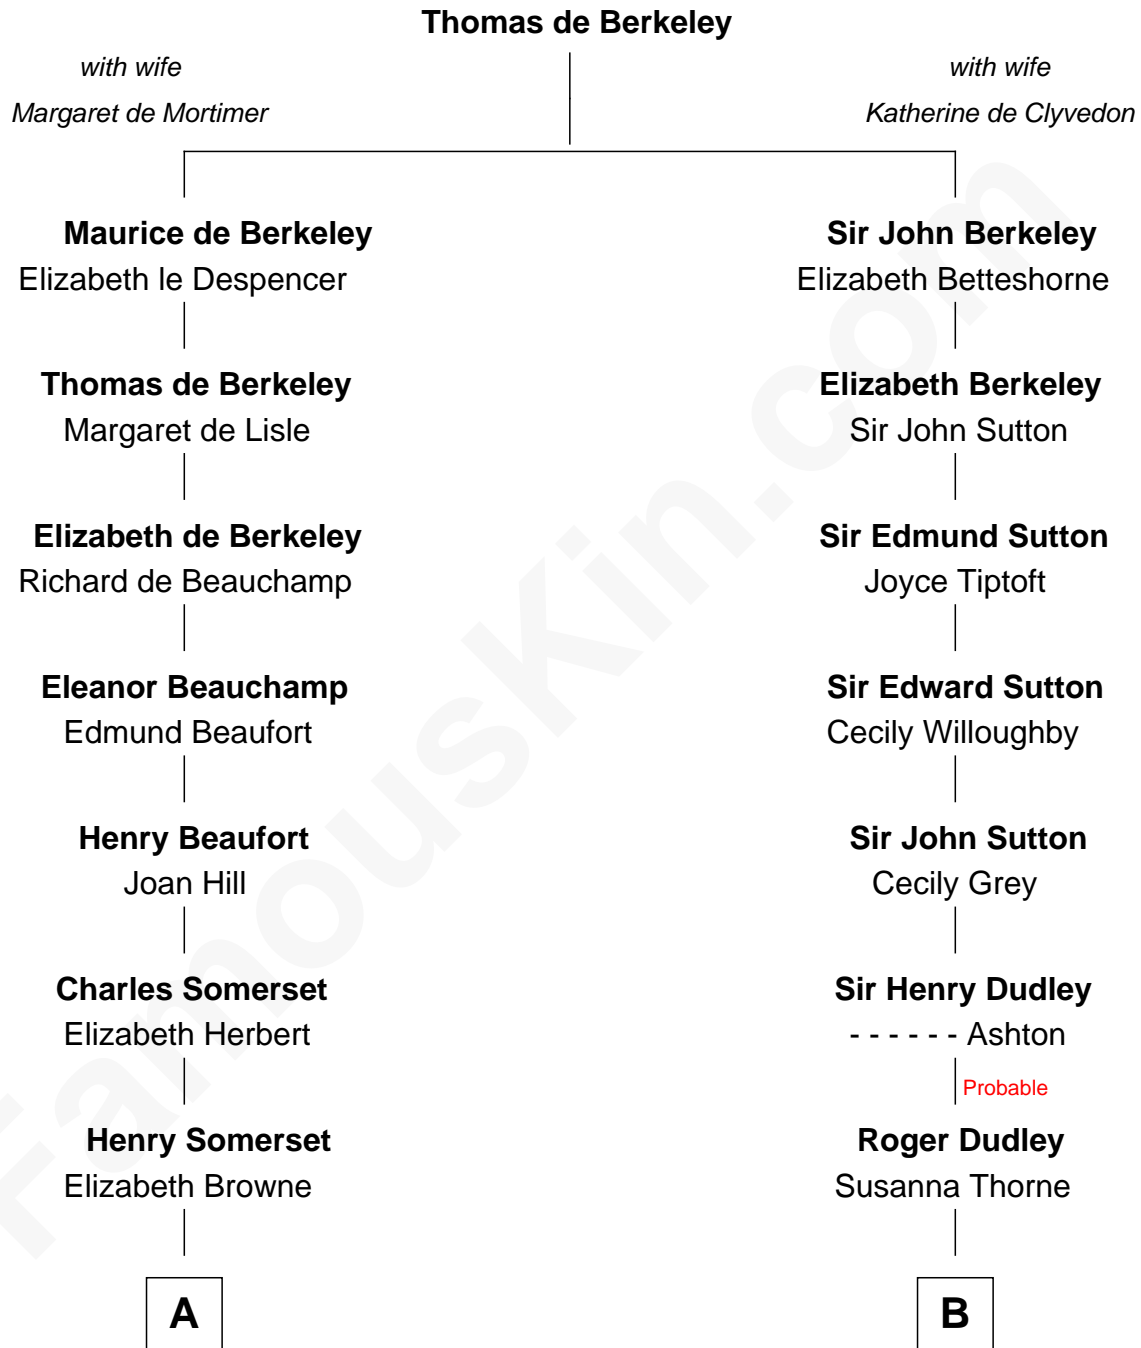

FamousKin.com Relationship Chart of

Lt. Gen. James Brudenell
Leader of the "Charge of the Light Brigade"

16th cousin 3 times removed of

Anna Faris
TV and Movie Actress

C

Winchell Bathurst
Minnie Madie Meins

Karen Louise Bathurst
John Homan Faris

Anna Faris
TV and Movie Actress

FamousKin.com