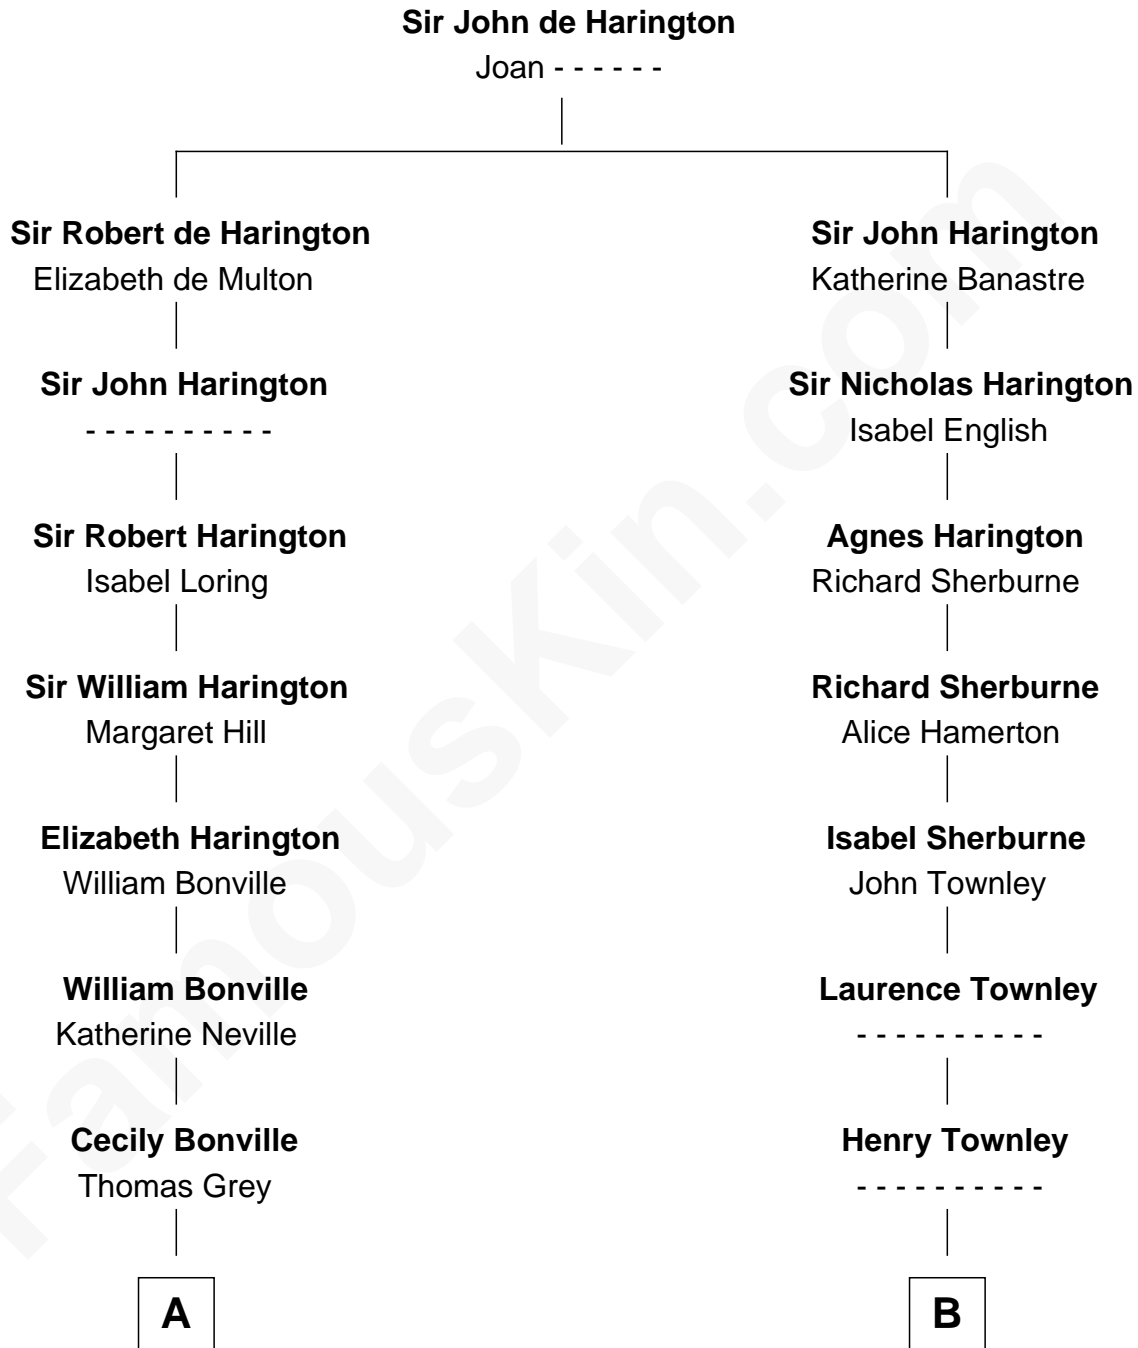

# FamousKin.com Relationship Chart of

**Lt. Gen. James Brudenell**

*Leader of the "Charge of the Light Brigade"*

17th cousin 3 times removed of

**General George S. Patton**

*U.S. Army - World War II*

**C**

—  
**Margaret French Williams**

John Mercer Patton

—  
**George Smith Patton**

Susan Thornton Glassell

—  
**George Smith Patton**

Ruth Wilson

—  
**General George S. Patton**

*U.S. Army - World War II*

FamousKin.com