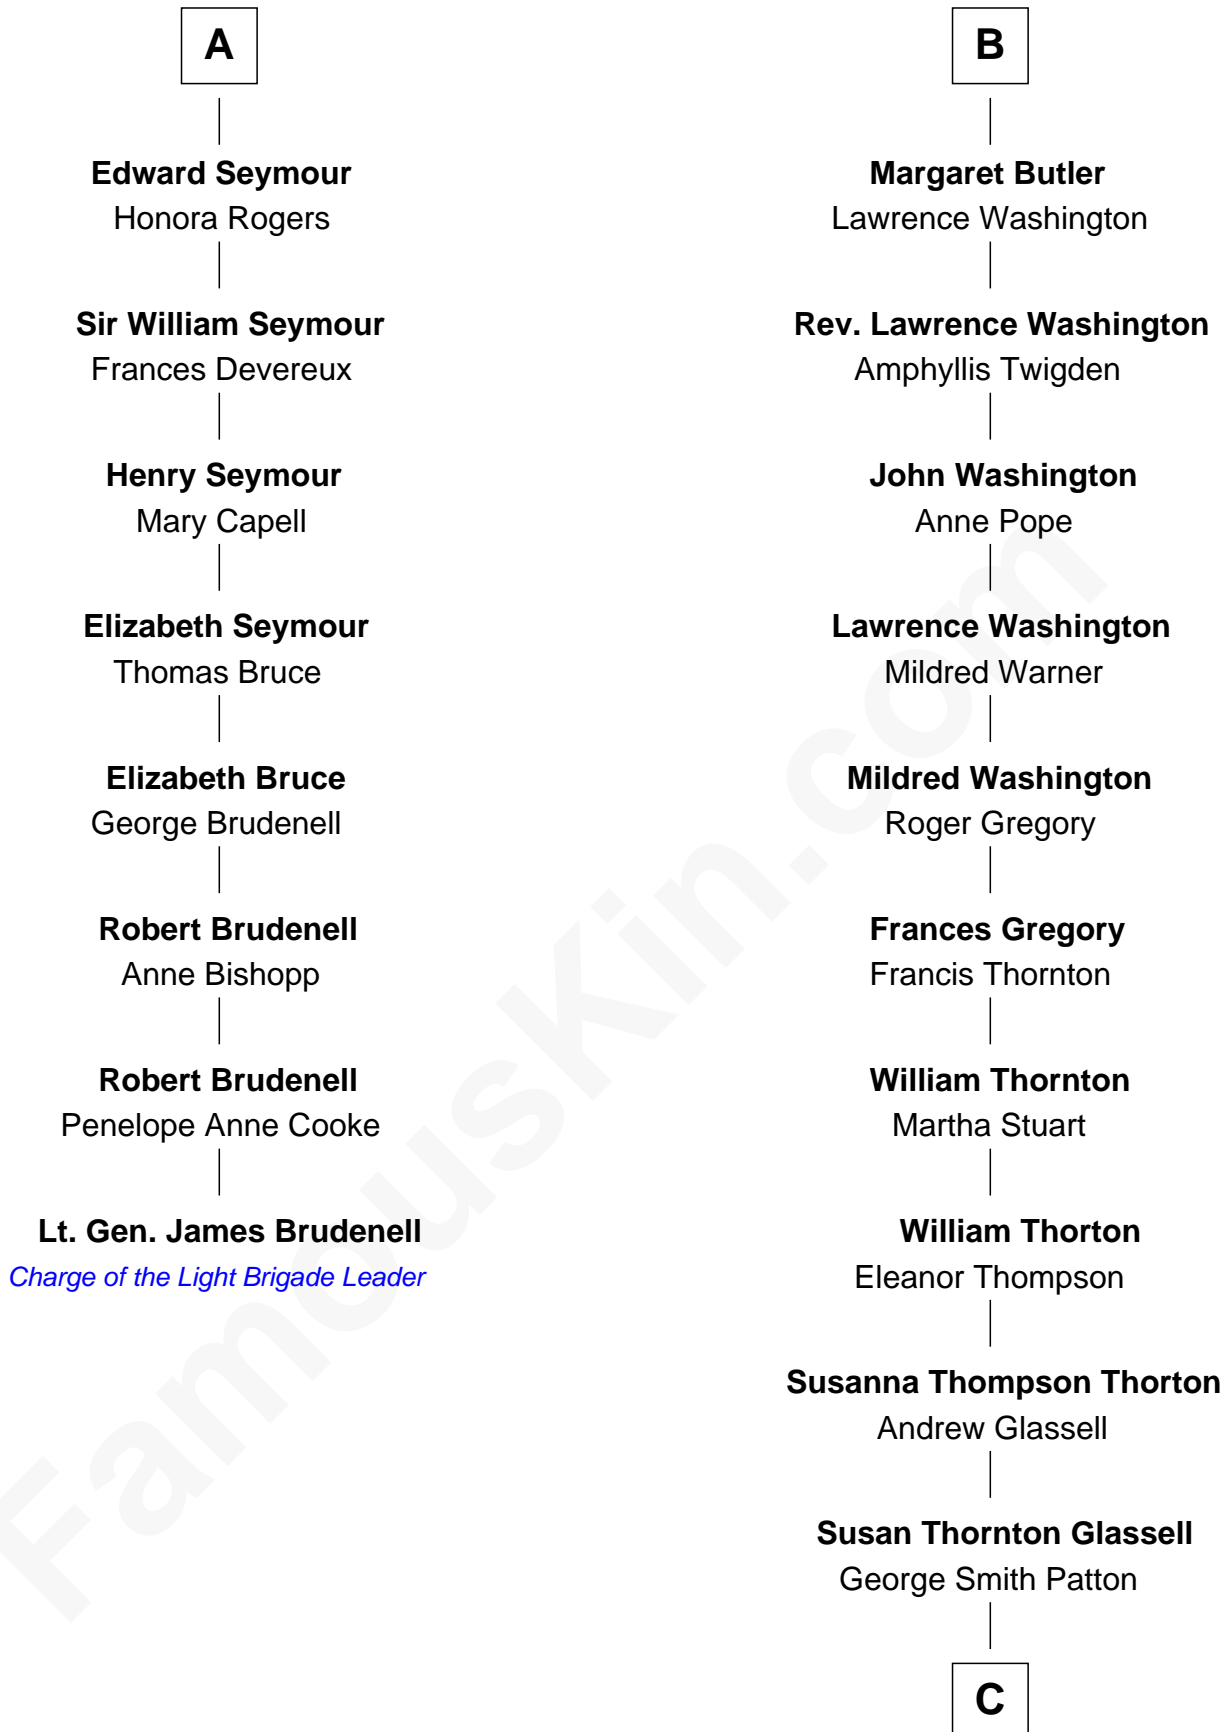

FamousKin.com Relationship Chart of

Lt. Gen. James Brudenell

Leader of the "Charge of the Light Brigade"

14th cousin 4 times removed of

General George S. Patton

U.S. Army - World War II

Sir Philip le Despencer

Elizabeth - - - - -

Sir Philip le Despencer

Elizabeth de Tibetot

Margery Despencer

Sir Roger Wentworth

Sir Philip Wentworth

Mary Clifford

Sir Henry Wentworth

Anne Say

Margery Wentworth

Sir John Seymour

Edward Seymour

Anne Stanhope

Edward Seymour

Katherine Grey

A

Sir John Sutton

Anne Clarell

Margaret Sutton

John Butler

William Butler

Margaret Greeke

B

C