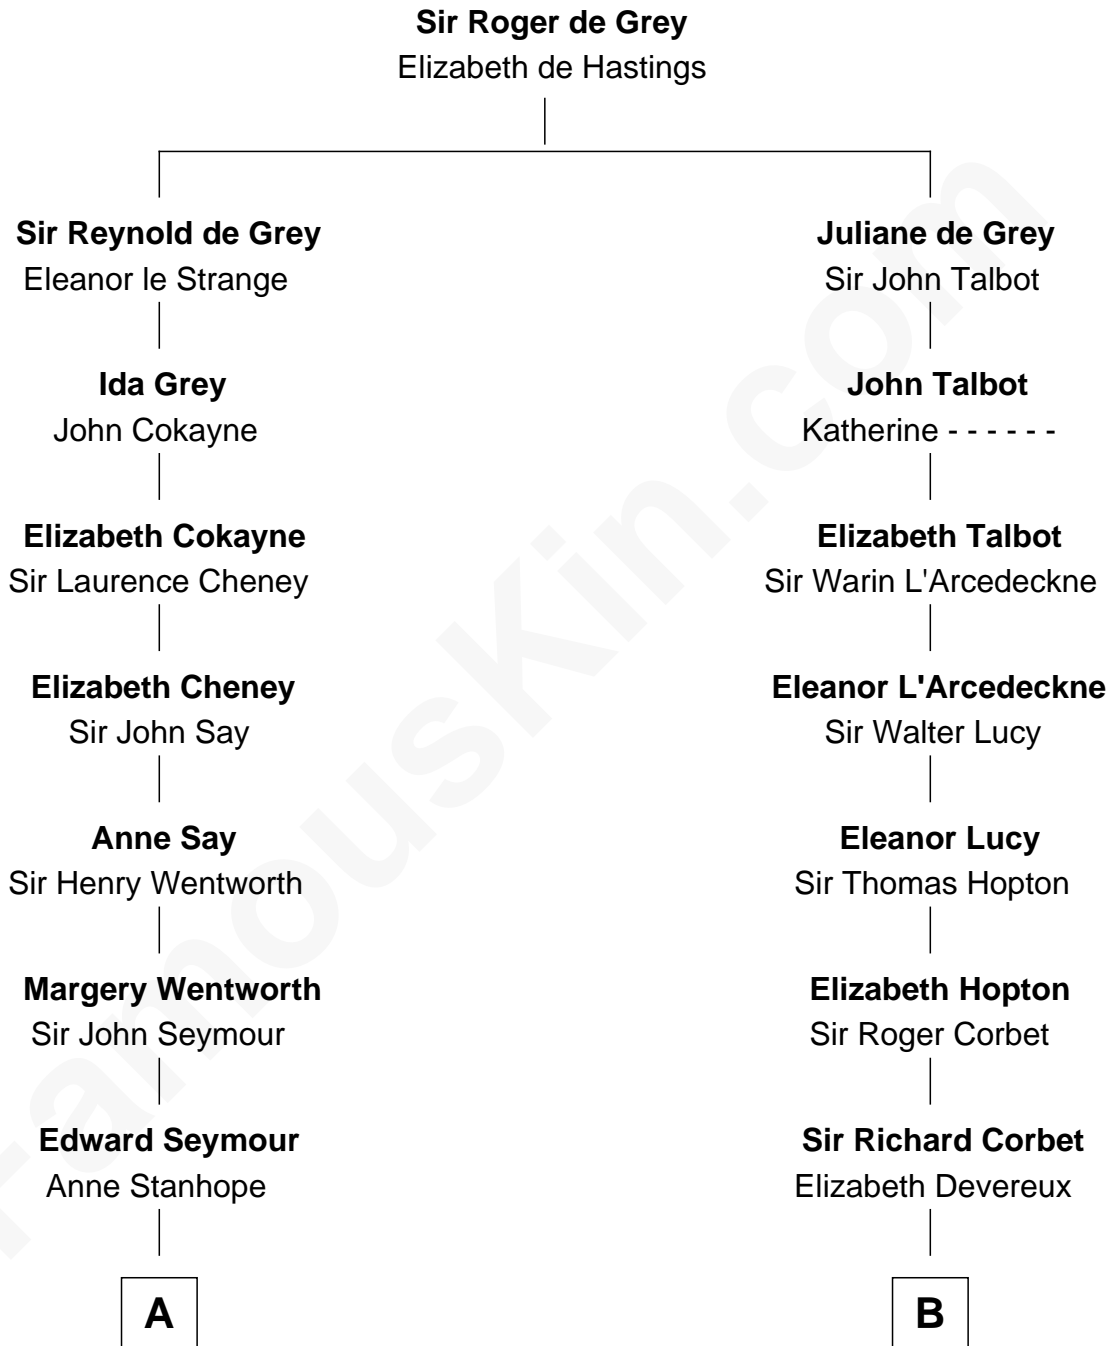

FamousKin.com Relationship Chart of

Lt. Gen. James Brudenell

Leader of the "Charge of the Light Brigade"

15th cousin 6 times removed of

Lizzie Borden

Accused Murderess

C

—
Susanna Tripp

John Vinnicum

—
Sarah L. Vinnicum

Joseph Morse

—
Anthony Morse

Rhoda Morrison

—
Sarah Anthony Morse

Andrew Jackson Borden

—
Lizzie Borden

Accused Murderess

FamousKin.com