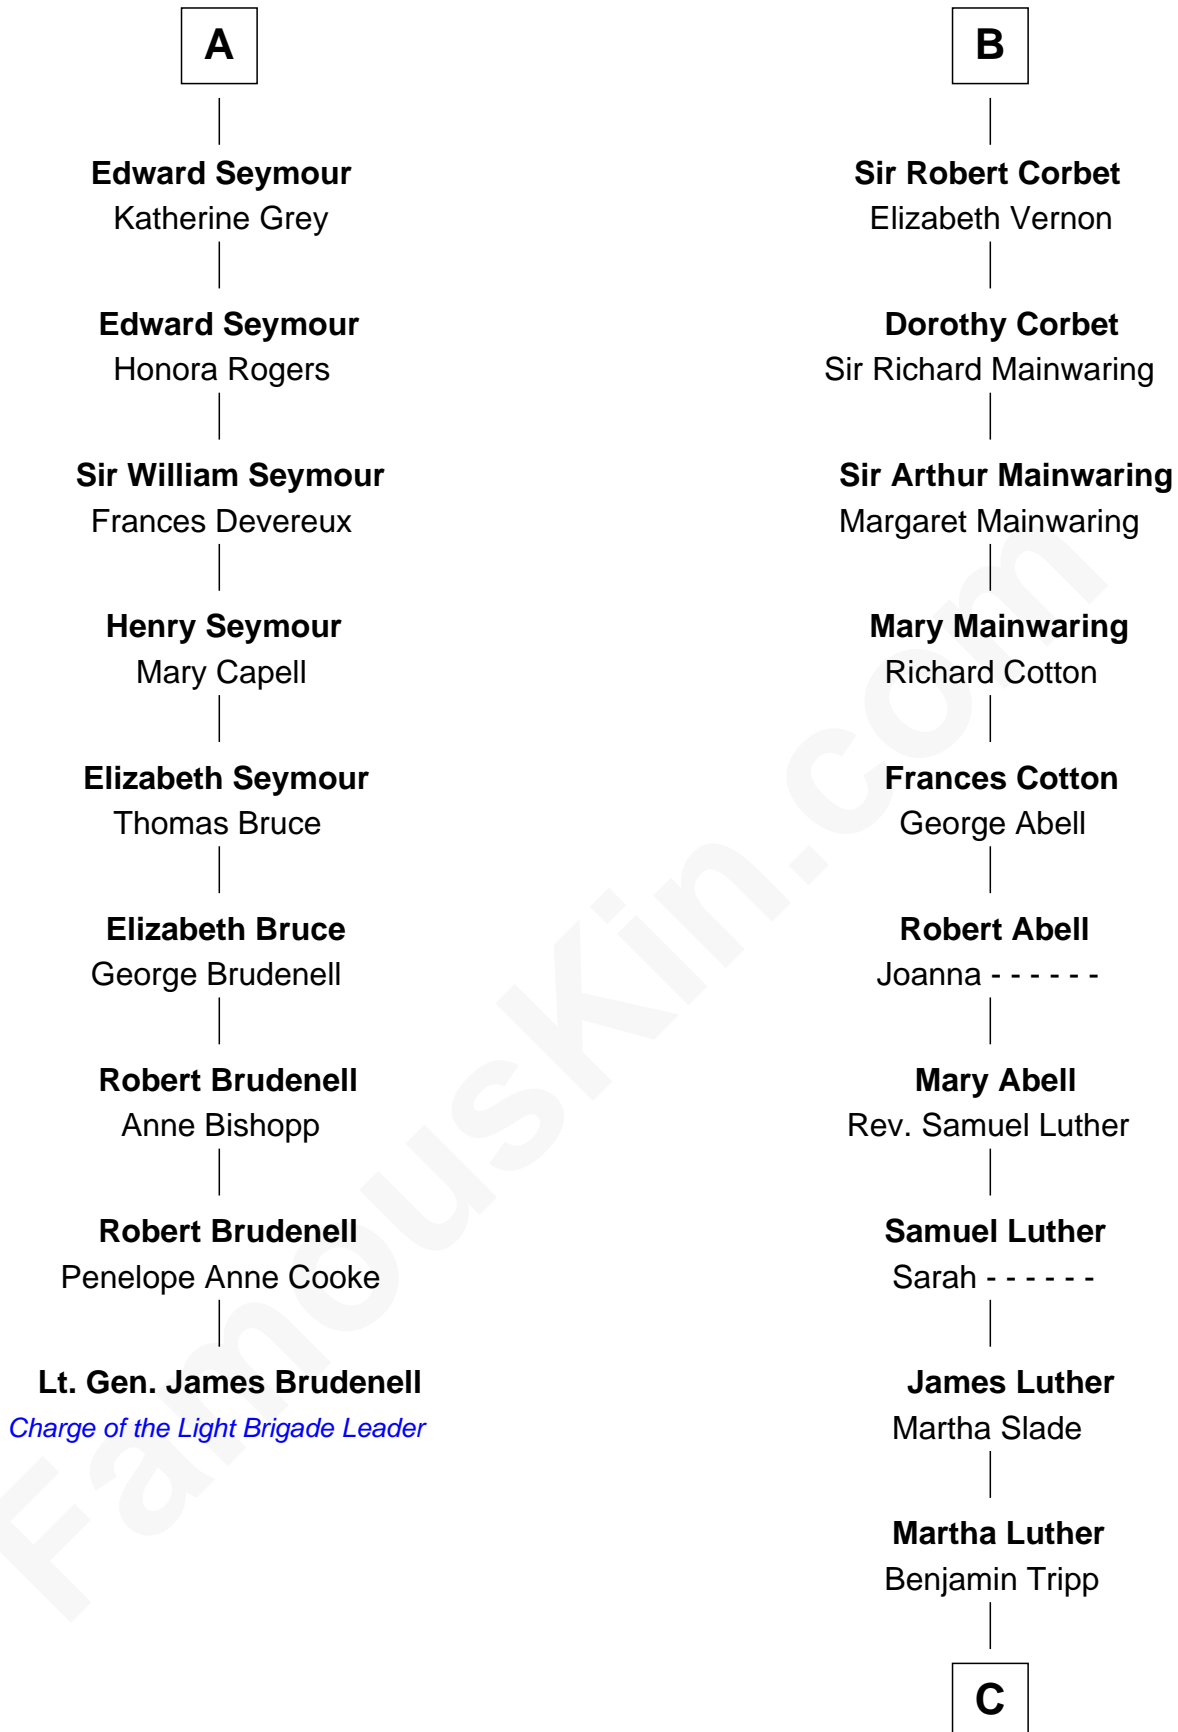

FamousKin.com Relationship Chart of

Lt. Gen. James Brudenell

Leader of the "Charge of the Light Brigade"

15th cousin 6 times removed of

Lizzie Borden

Accused Murderess

C

—
Susanna Tripp

John Vinnicum

—
Sarah L. Vinnicum

Joseph Morse

—
Anthony Morse

Rhoda Morrison

—
Sarah Anthony Morse

Andrew Jackson Borden

—
Lizzie Borden

Accused Murderess

FamousKin.com