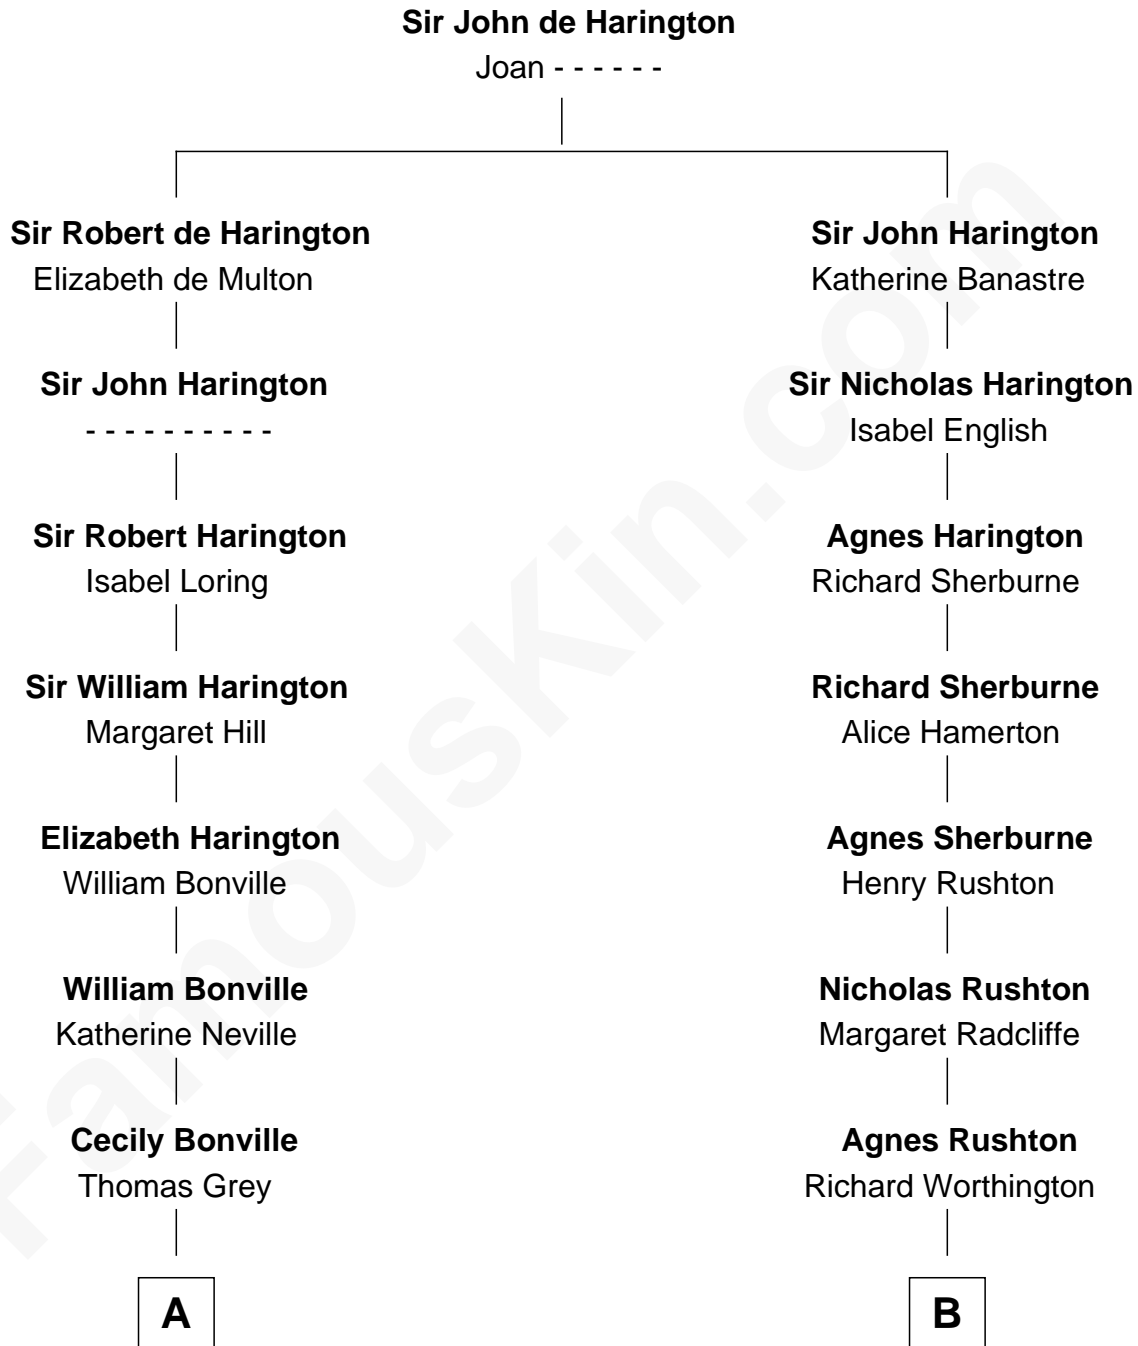

FamousKin.com

Relationship Chart of

Lt. Gen. James Brudenell

Leader of the "Charge of the Light Brigade"

17th cousin 4 times removed of

Orson Bean

TV Actor

C

Abigail Pinney Franklin

Hiram Dunlap Moor

Sarah Jane Moor

Don Carlos Pollard

Dallas Frank Pollard

Katharine Putnam Ainsworth

Marion Ainsworth Pollard

George Frederick Burrows