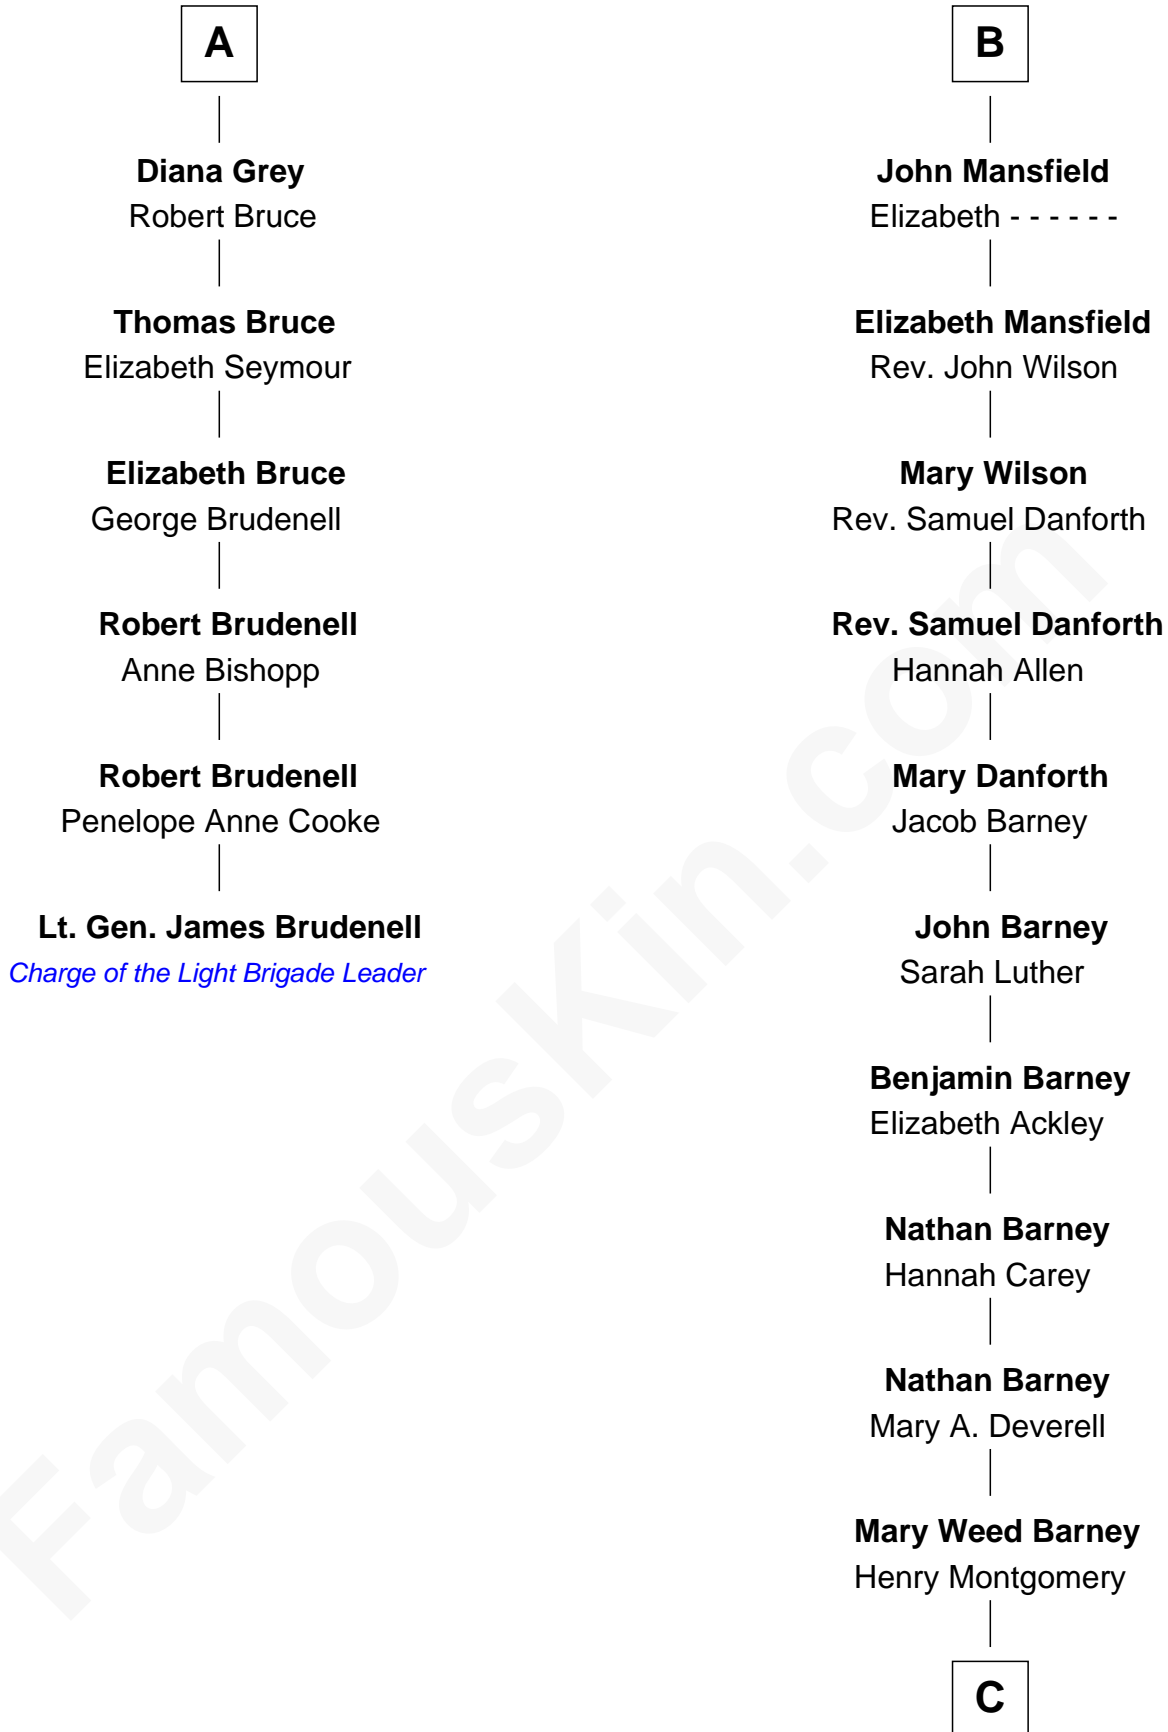

FamousKin.com

Relationship Chart of

Lt. Gen. James Brudenell

Leader of the "Charge of the Light Brigade"

12th cousin 6 times removed of

Elizabeth Montgomery

TV Actress - "Bewitched"

C

Henry Montgomery
Elizabeth Bryan Allen

Elizabeth Montgomery
TV Actress - "Bewitched"

FamousKin.com