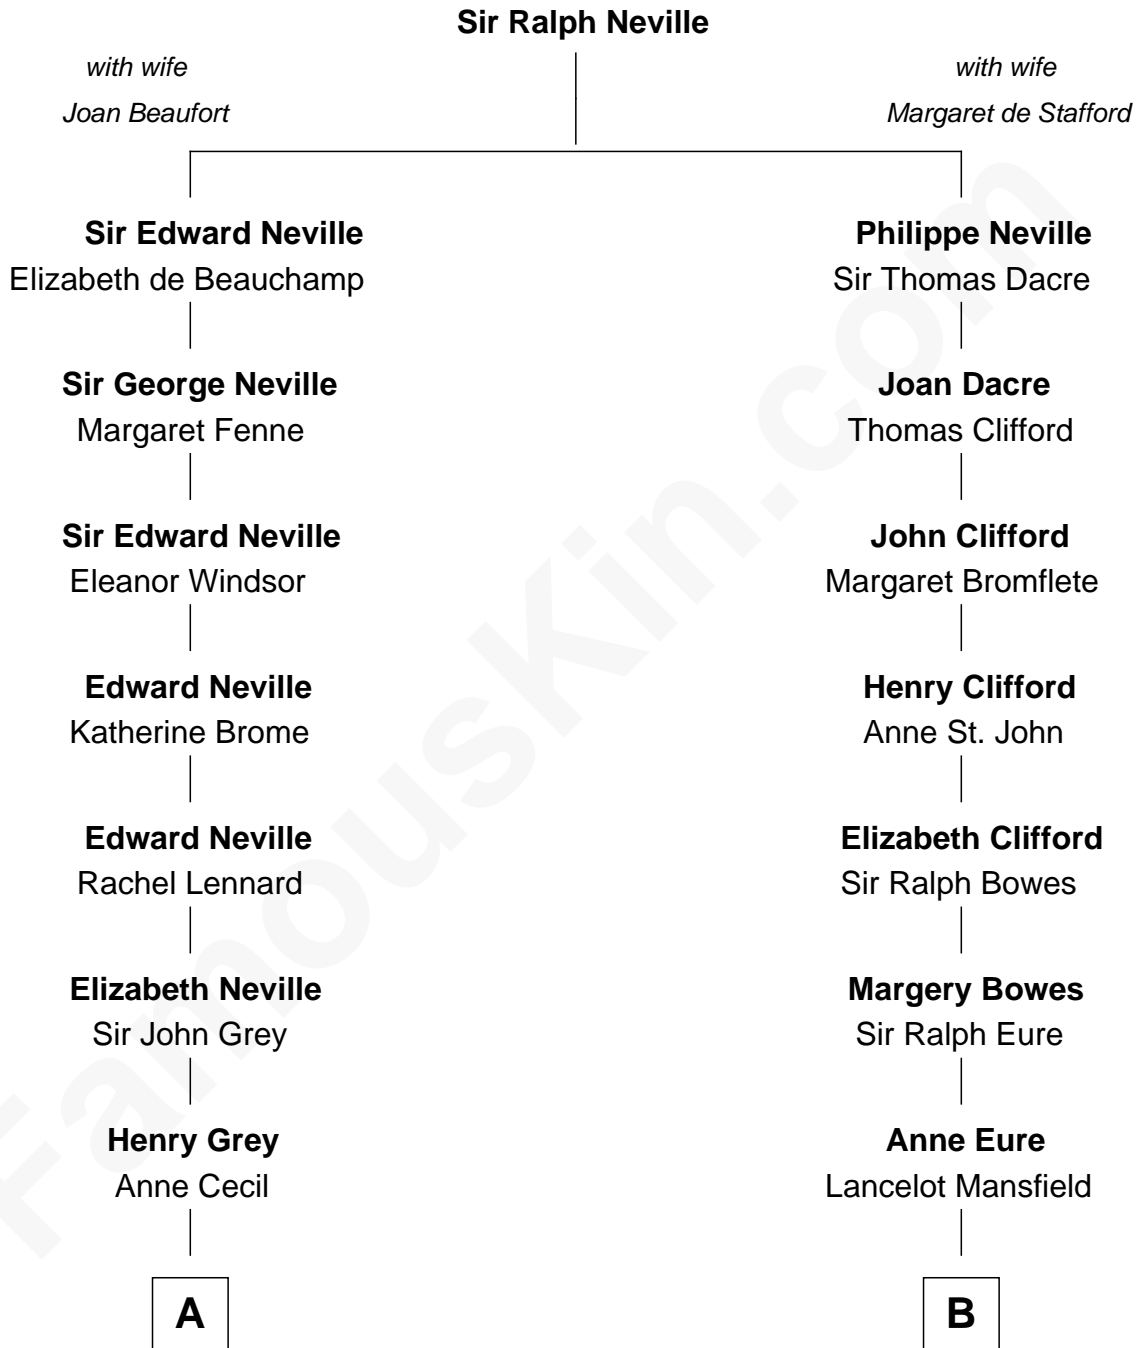

FamousKin.com

Relationship Chart of

Lt. Gen. James Brudenell

Leader of the "Charge of the Light Brigade"

12th cousin 6 times removed of

Elizabeth Montgomery

TV Actress - "Bewitched"

C

Henry Montgomery
Elizabeth Bryan Allen

Elizabeth Montgomery
TV Actress - "Bewitched"

FamousKin.com