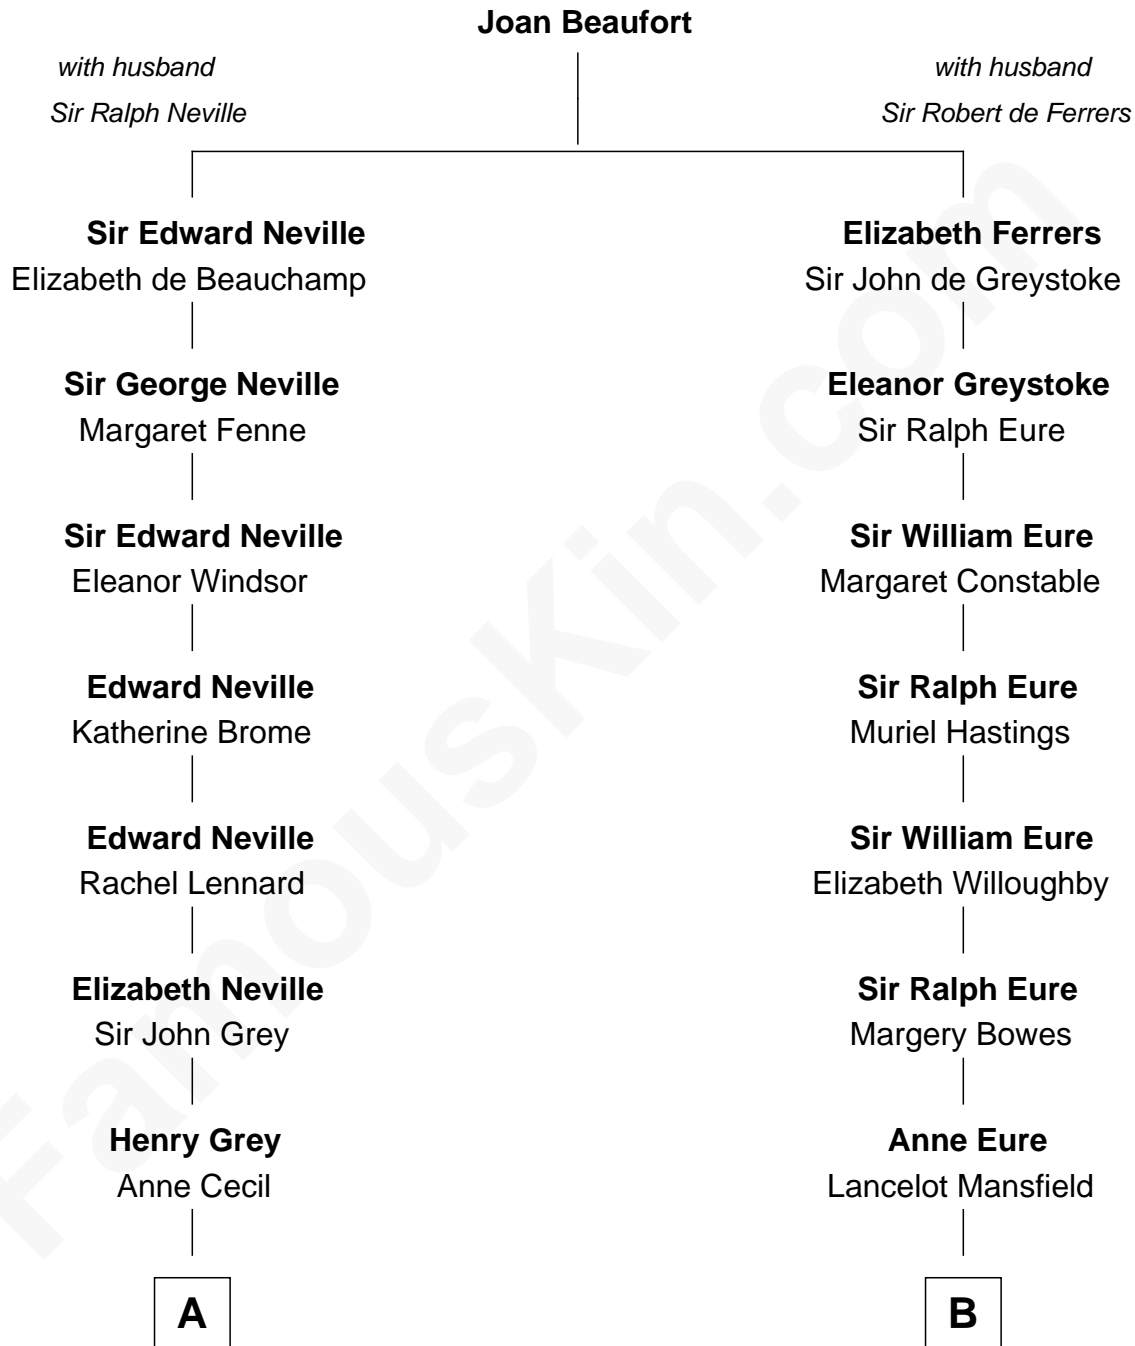

FamousKin.com

Relationship Chart of

Lt. Gen. James Brudenell

Leader of the "Charge of the Light Brigade"

12th cousin 6 times removed of

Elizabeth Montgomery

TV Actress - "Bewitched"

C

Henry Montgomery
Elizabeth Bryan Allen

Elizabeth Montgomery
TV Actress - "Bewitched"

FamousKin.com