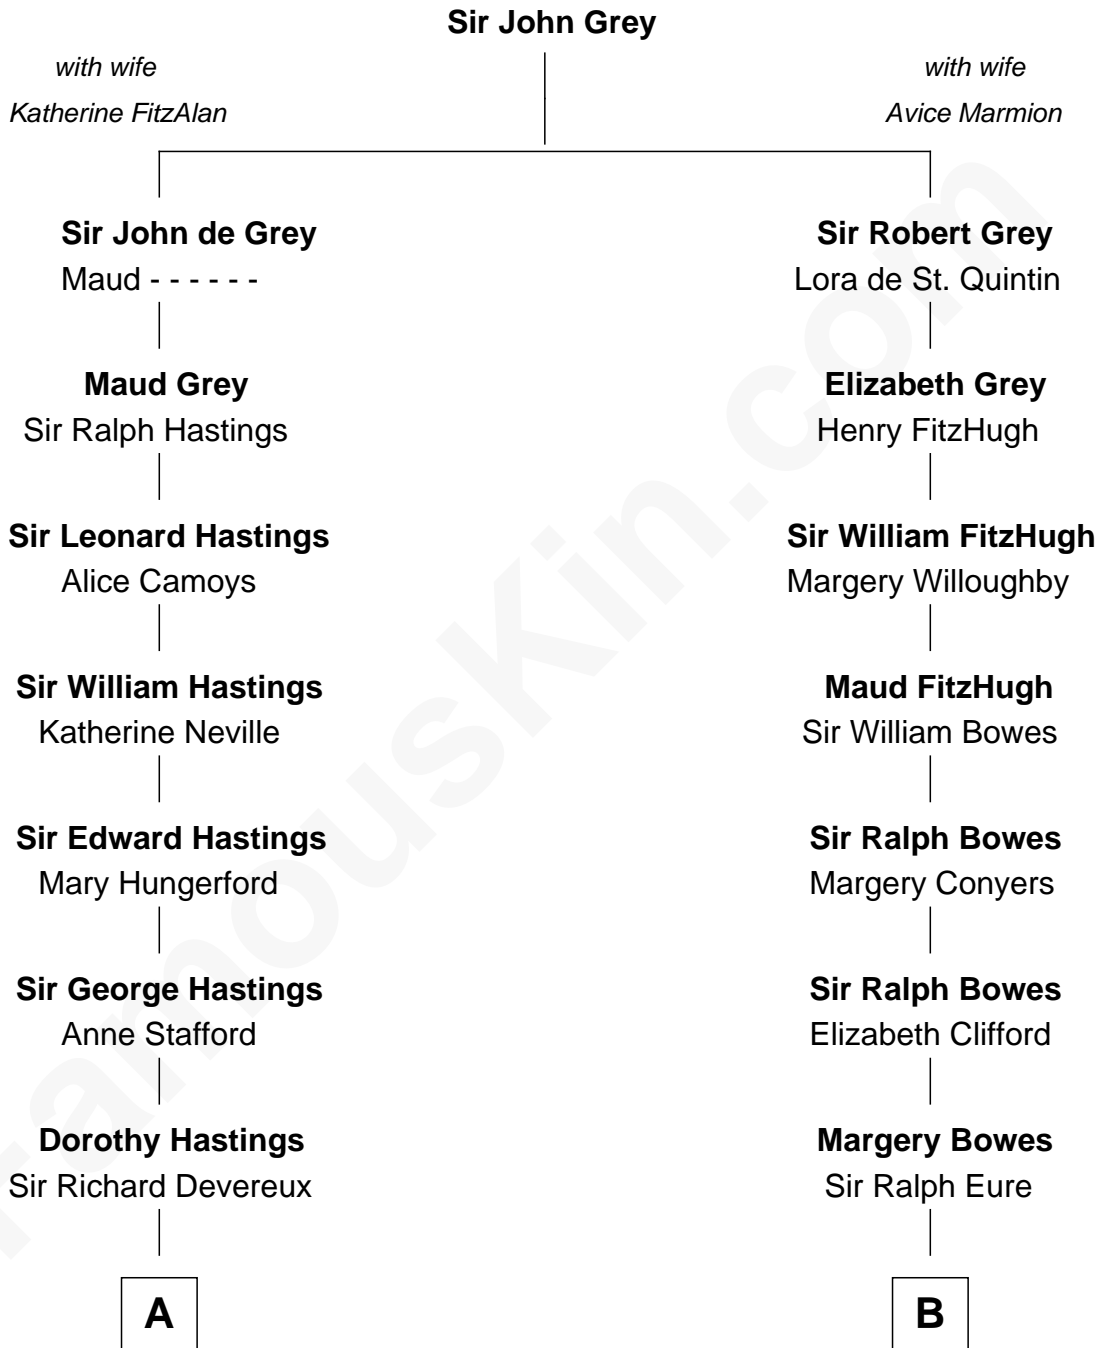

FamousKin.com

Relationship Chart of

Lt. Gen. James Brudenell
Leader of the "Charge of the Light Brigade"

15th cousin 4 times removed of

Elizabeth Montgomery
TV Actress - "Bewitched"

C

—
Mary Weed Barney
Henry Montgomery

—
Henry Montgomery
Elizabeth Bryan Allen

—
Elizabeth Montgomery
TV Actress - "Bewitched"

FamousKin.com