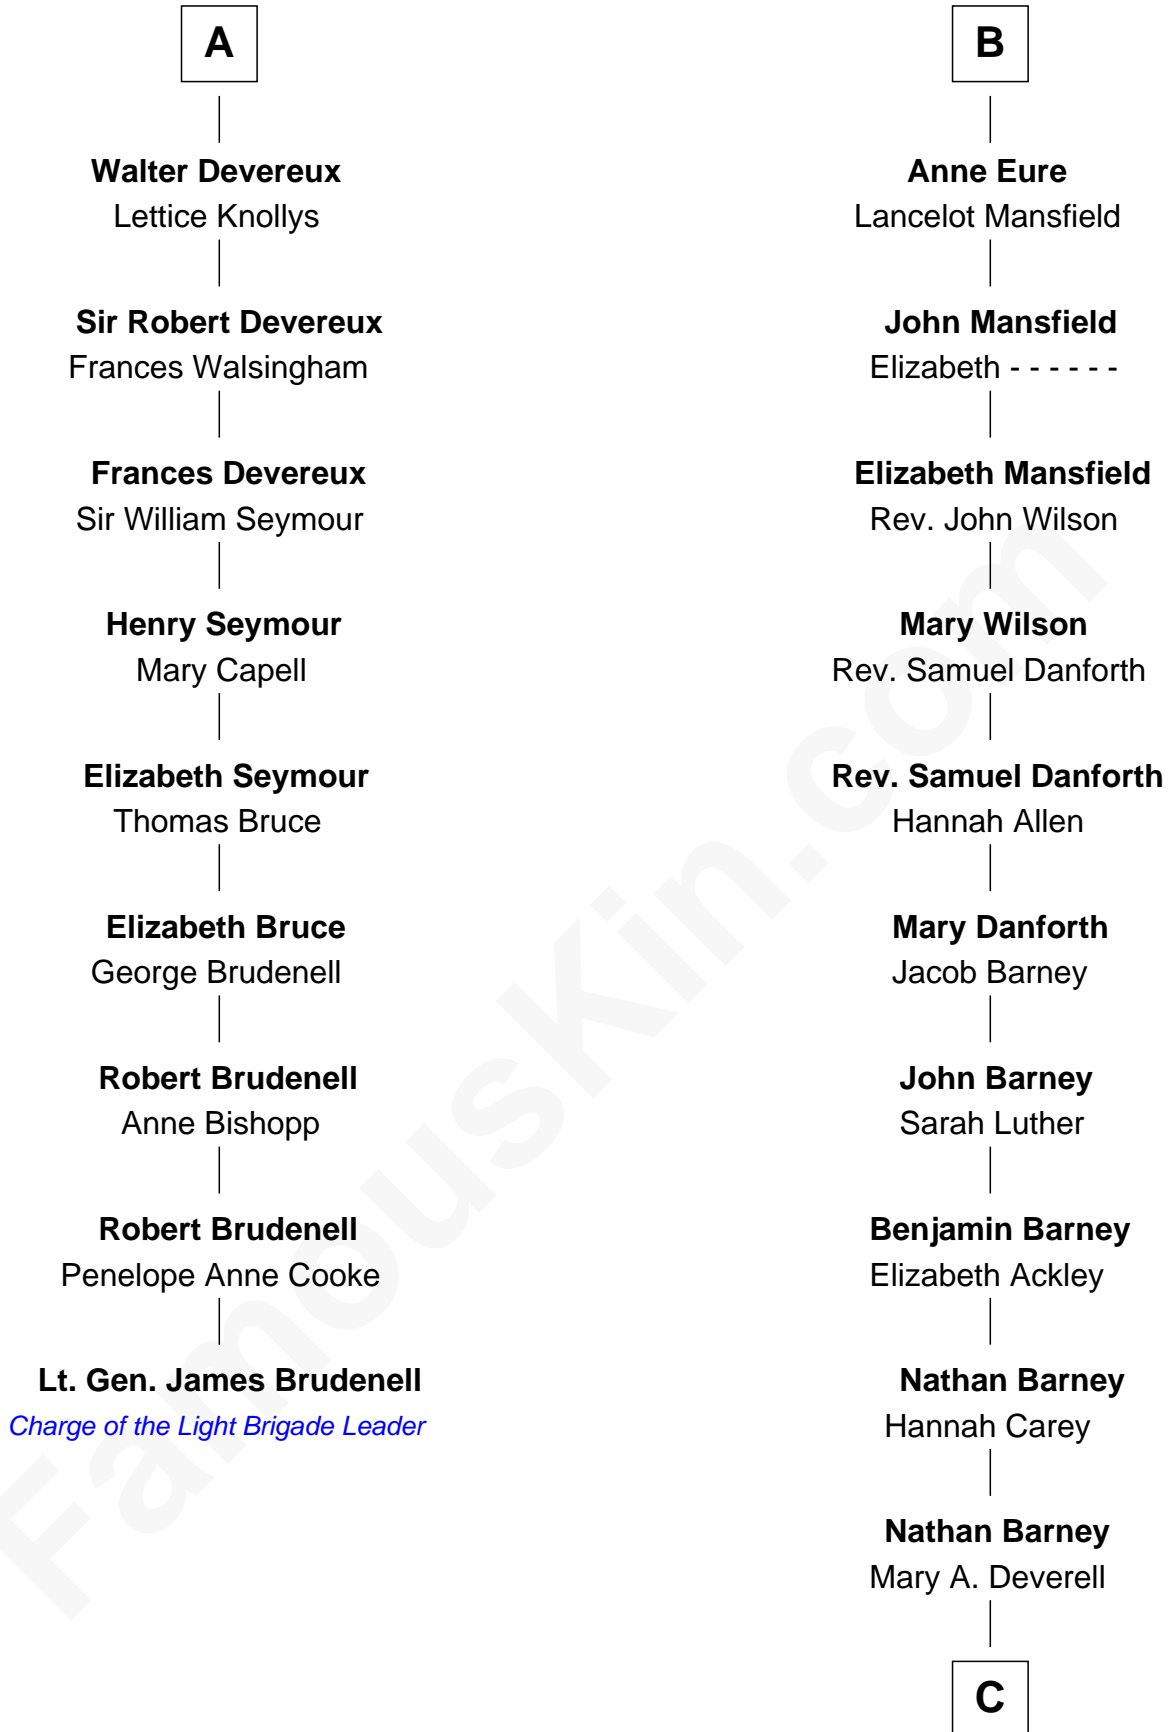

FamousKin.com

Relationship Chart of

Lt. Gen. James Brudenell
Leader of the "Charge of the Light Brigade"

15th cousin 4 times removed of

Elizabeth Montgomery
TV Actress - "Bewitched"

C

—
Mary Weed Barney
Henry Montgomery

—
Henry Montgomery
Elizabeth Bryan Allen

—
Elizabeth Montgomery
TV Actress - "Bewitched"

FamousKin.com