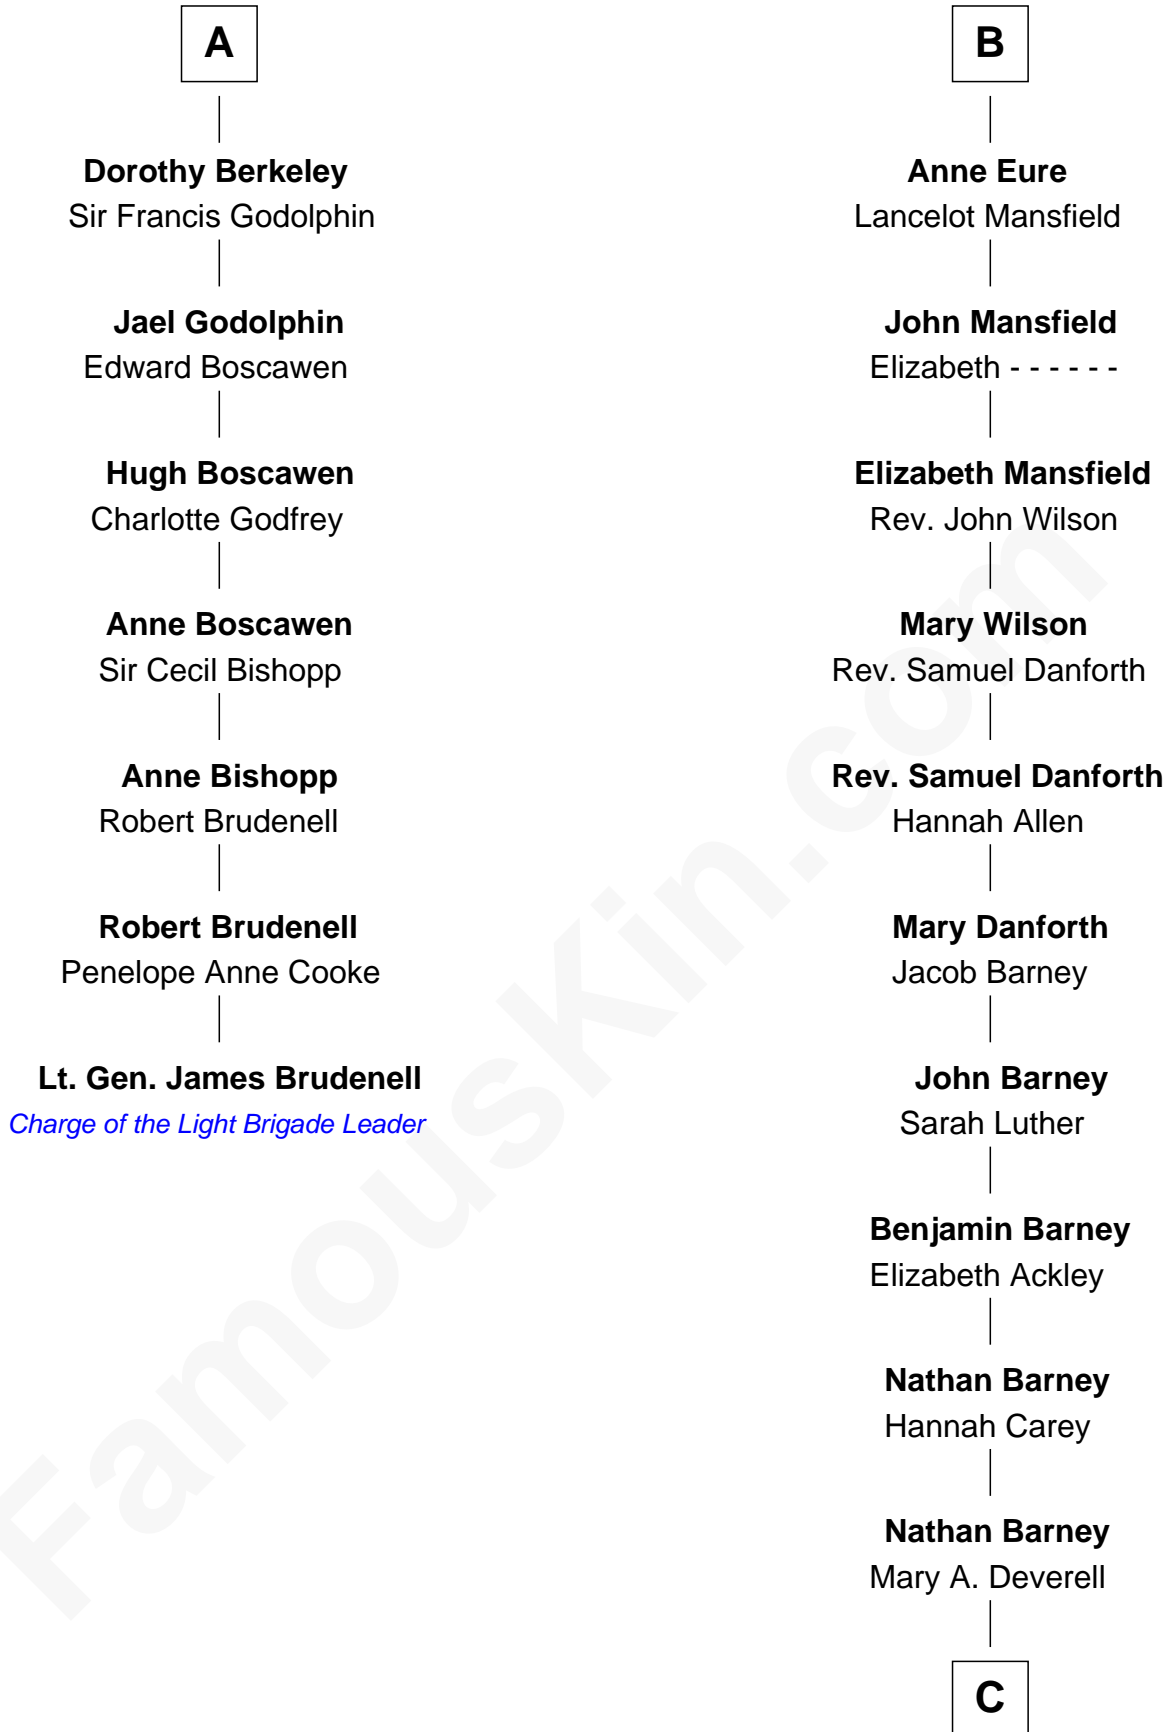

## Relationship Chart of

**Lt. Gen. James Brudenell**

*Leader of the "Charge of the Light Brigade"*

13th cousin 6 times removed of

**Elizabeth Montgomery**

*TV Actress - "Bewitched"*

**C**

—  
**Mary Weed Barney**  
Henry Montgomery

—  
**Henry Montgomery**  
Elizabeth Bryan Allen

—  
**Elizabeth Montgomery**  
*TV Actress - "Bewitched"*

FamousKin.com