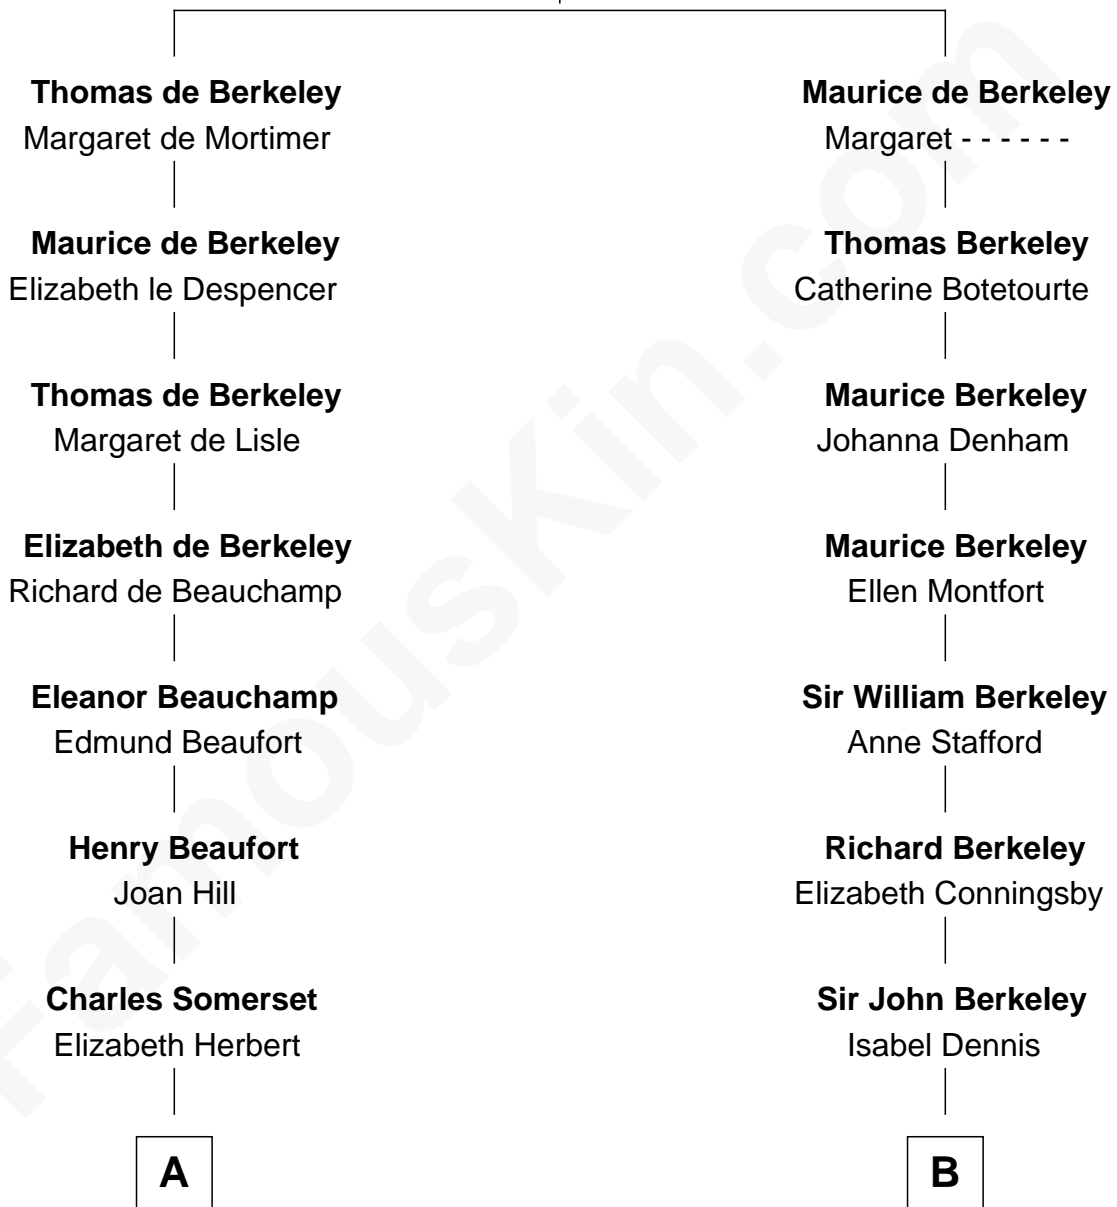

## Relationship Chart of

**Lt. Gen. James Brudenell**  
*Leader of the "Charge of the Light Brigade"*

17th cousin 4 times removed of

**Warren Buffett**  
*Chairman & CEO, Berkshire Hathaway*

**Sir Maurice de Berkeley**  
 Eve la Zouche