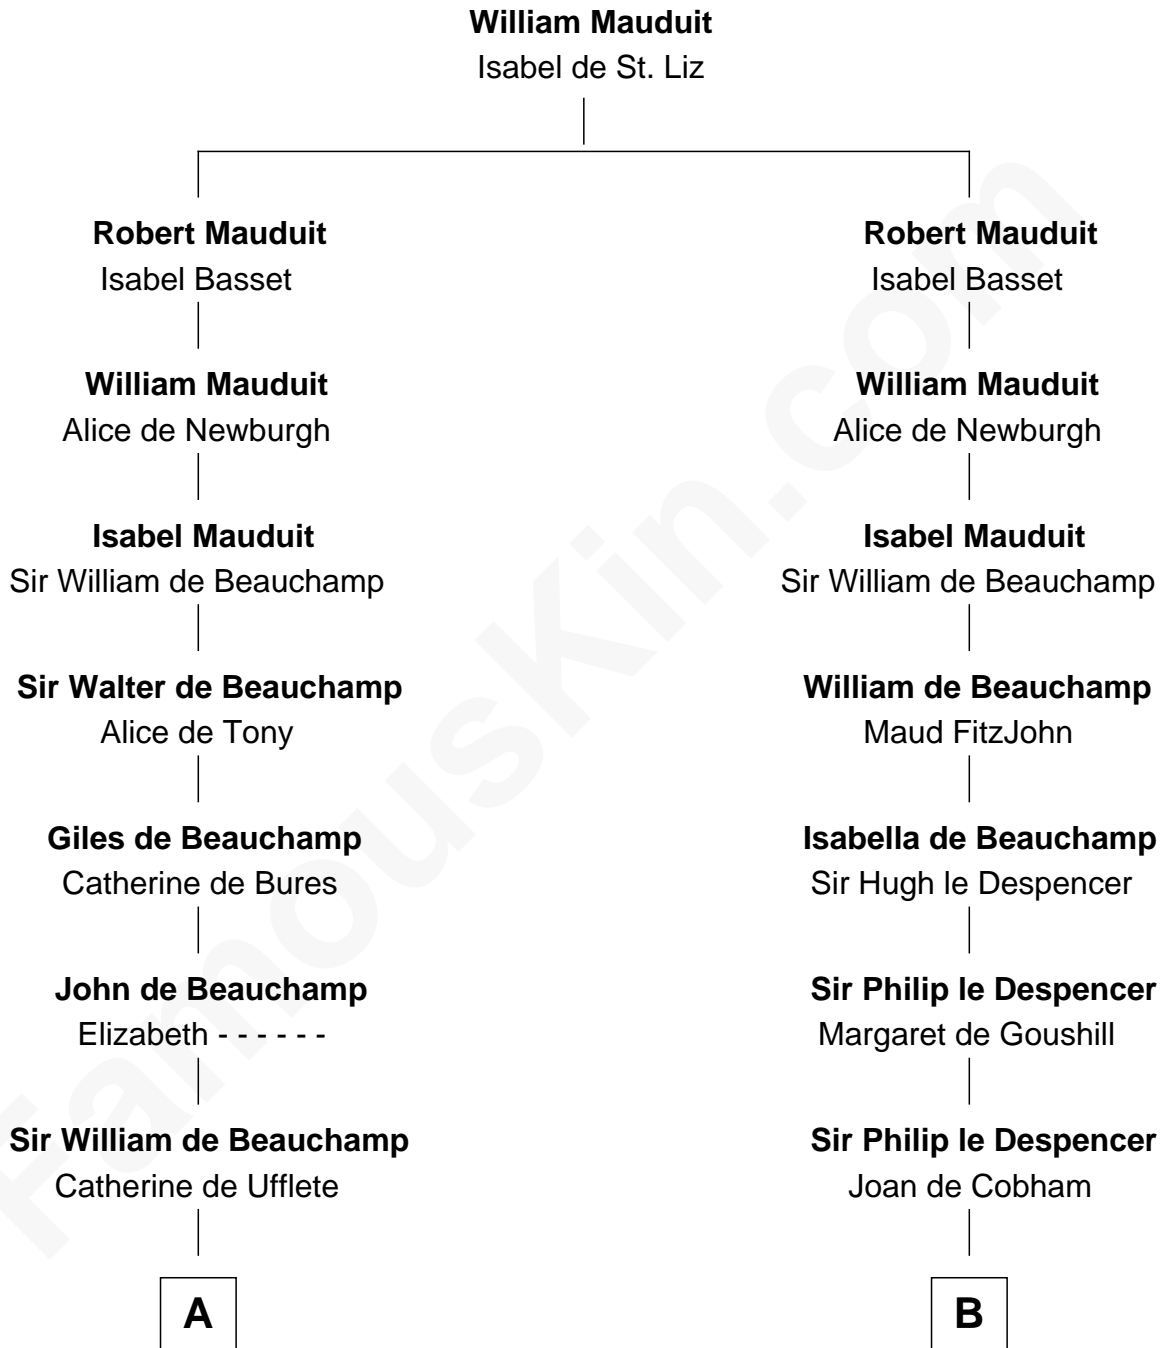

FamousKin.com Relationship Chart of

Lt. Gen. James Brudenell

Leader of the "Charge of the Light Brigade"

17th cousin 3 times removed of

Rev. George Burroughs

Executed for Witchcraft, Salem 1692

C

—
Anne Boscawen

Sir Cecil Bishopp

—
Anne Bishopp

Robert Brudenell

—
Robert Brudenell

Penelope Anne Cooke

—
Lt. Gen. James Brudenell

Charge of the Light Brigade Leader

FamousKin.com