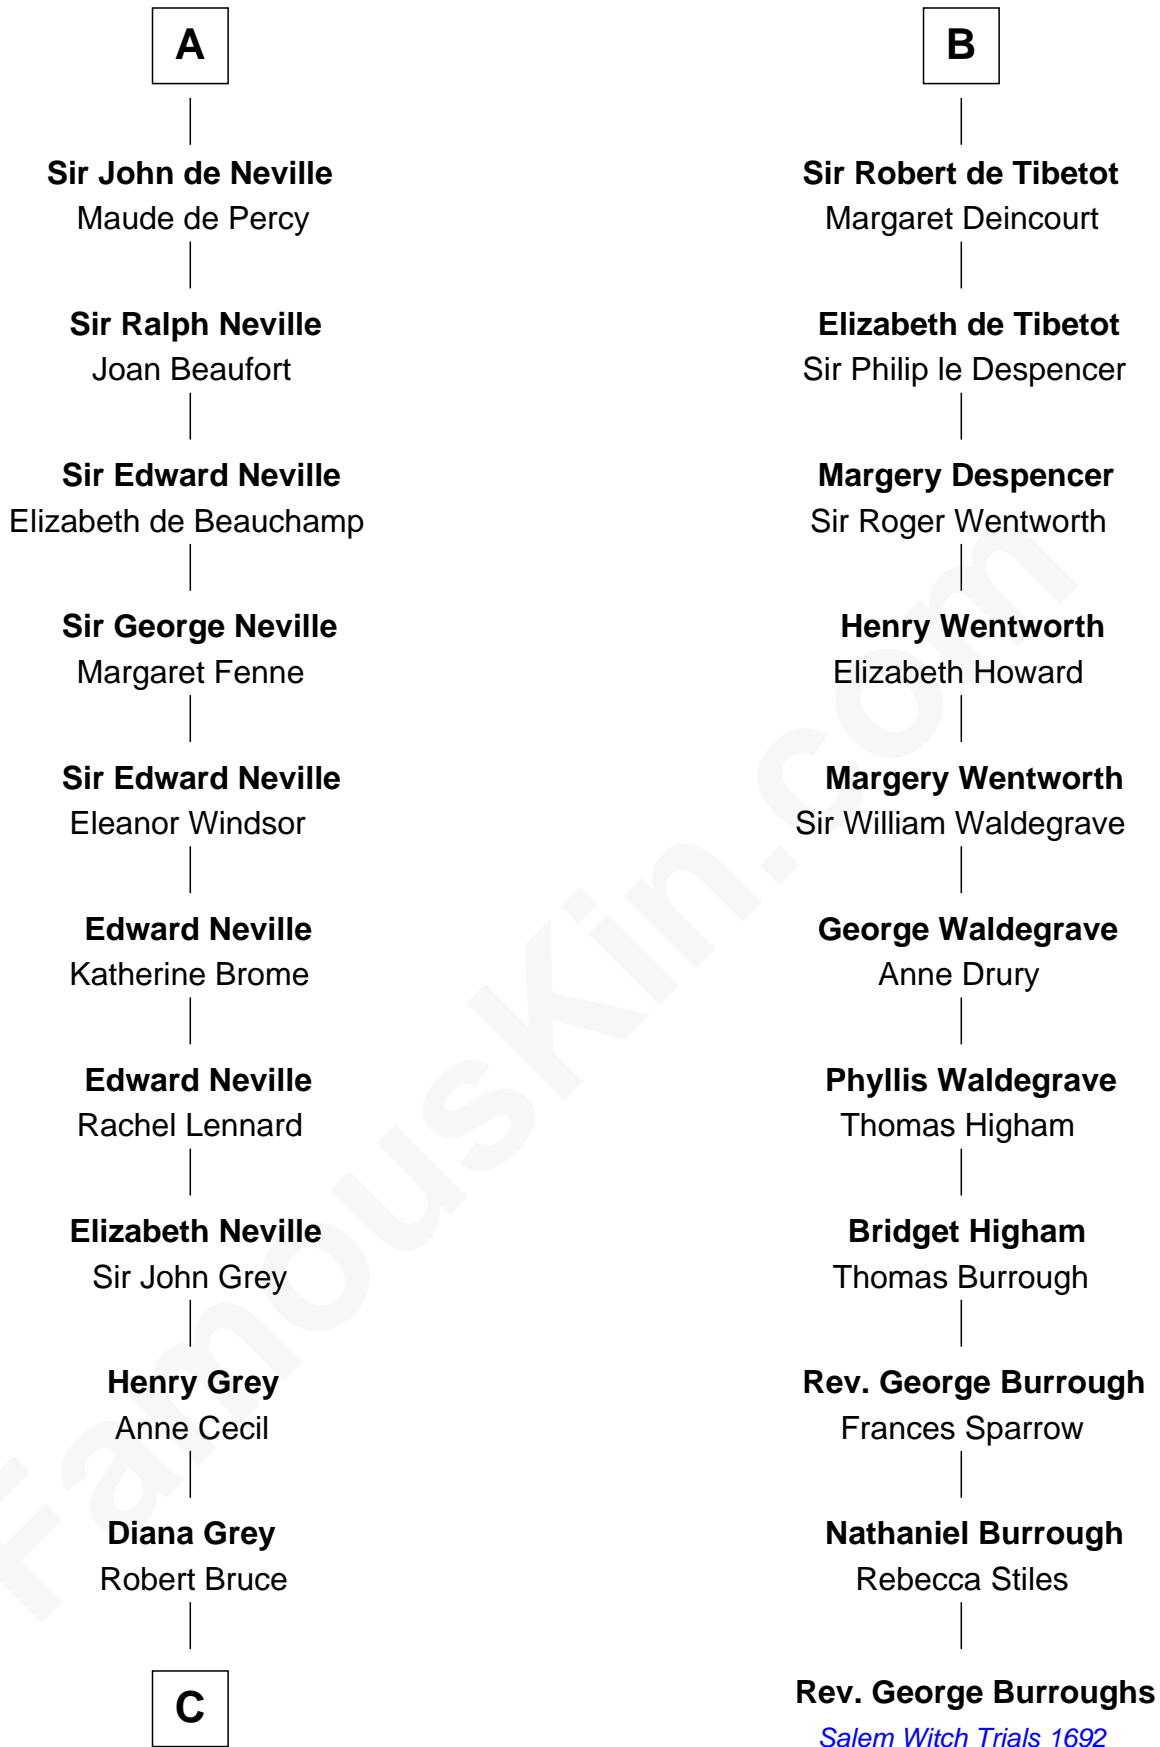

# FamousKin.com Relationship Chart of

**Lt. Gen. James Brudenell**

*Leader of the "Charge of the Light Brigade"*

17th cousin 4 times removed of

**Rev. George Burroughs**

*Executed for Witchcraft, Salem 1692*

Walter of Salisbury

**C**

—  
**Thomas Bruce**  
Elizabeth Seymour

—  
**Elizabeth Bruce**  
George Brudenell

—  
**Robert Brudenell**  
Anne Bishopp

—  
**Robert Brudenell**  
Penelope Anne Cooke

—  
**Lt. Gen. James Brudenell**  
*Charge of the Light Brigade Leader*