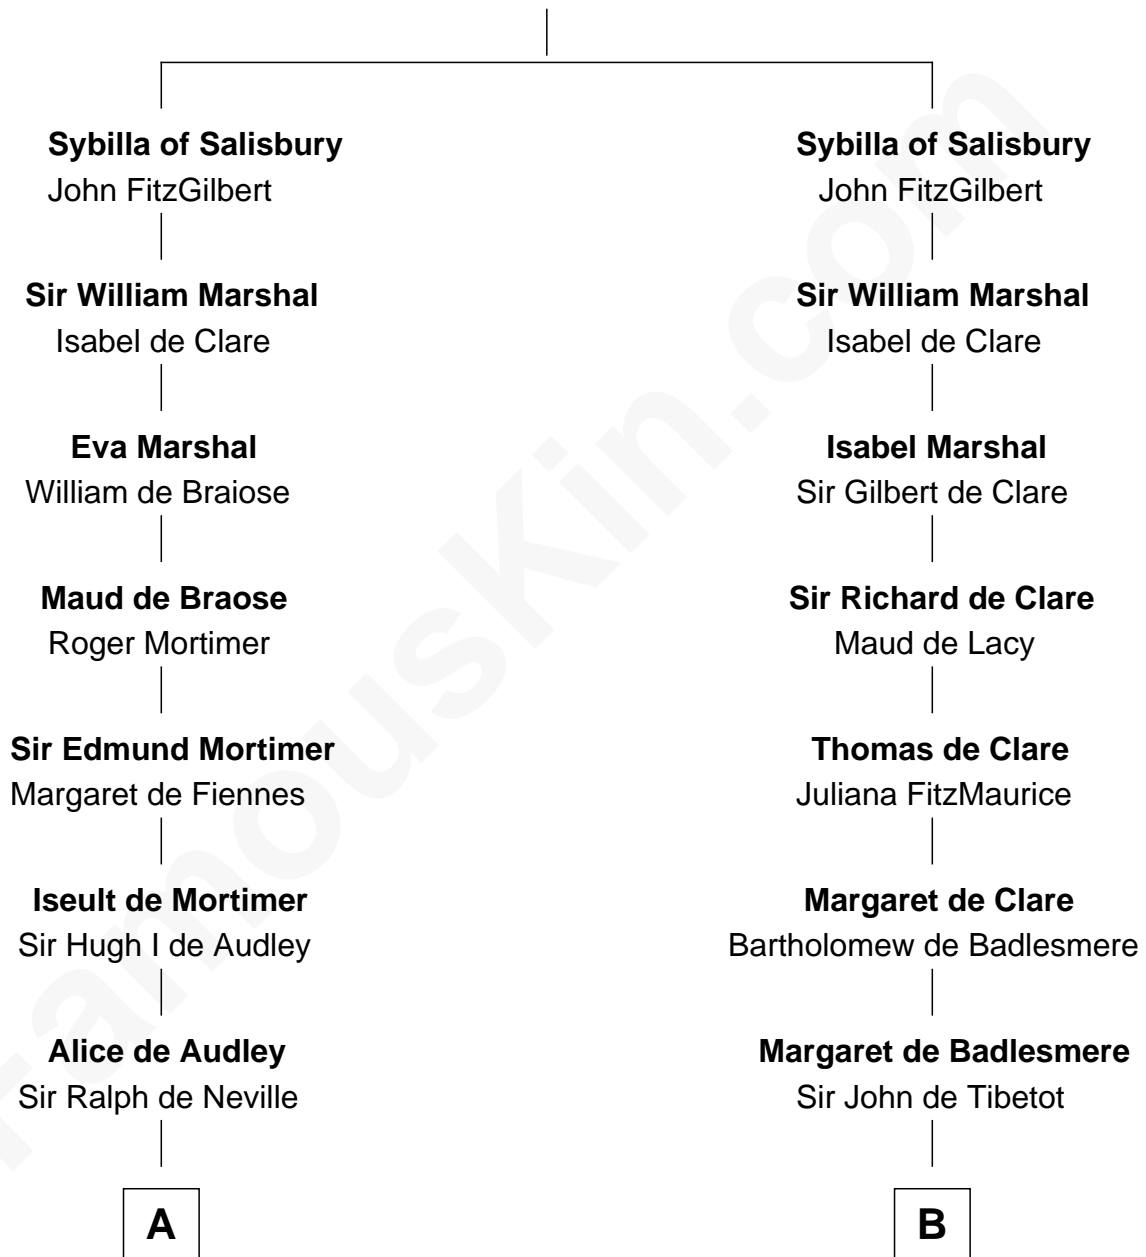

# FamousKin.com Relationship Chart of

**Lt. Gen. James Brudenell**

*Leader of the "Charge of the Light Brigade"*

17th cousin 4 times removed of

**Rev. George Burroughs**

*Executed for Witchcraft, Salem 1692*

Walter of Salisbury

**C**

—  
**Thomas Bruce**  
Elizabeth Seymour

—  
**Elizabeth Bruce**  
George Brudenell

—  
**Robert Brudenell**  
Anne Bishopp

—  
**Robert Brudenell**  
Penelope Anne Cooke

—  
**Lt. Gen. James Brudenell**  
*Charge of the Light Brigade Leader*

FamousKin.com