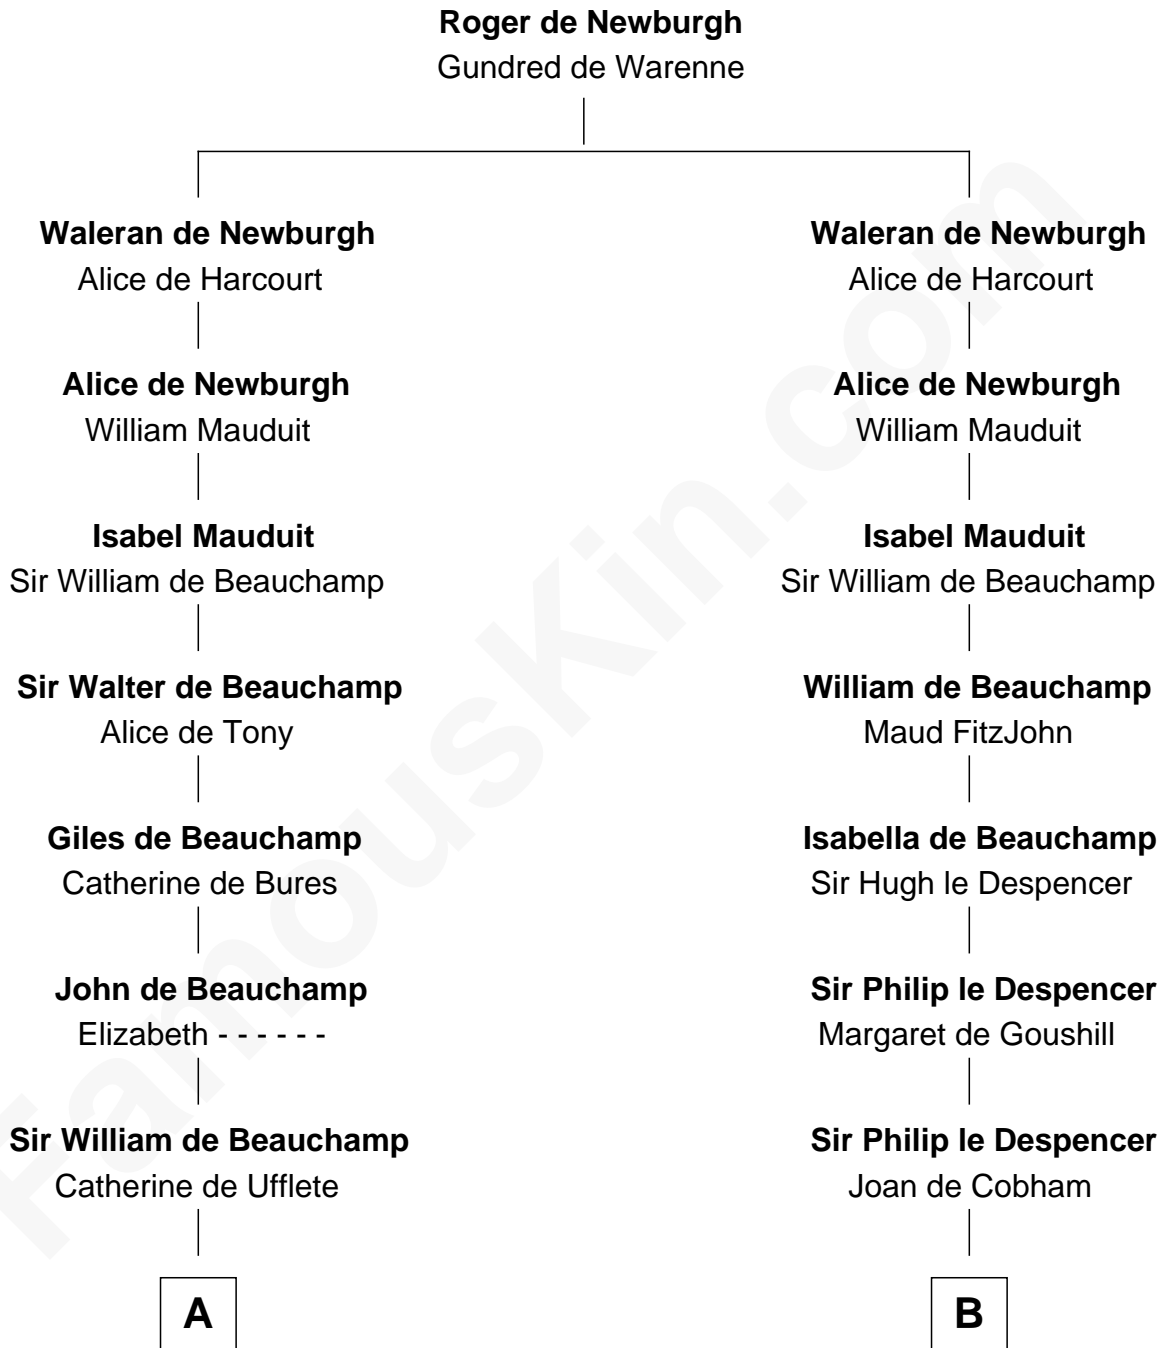

FamousKin.com

Relationship Chart of

Lt. Gen. James Brudenell

Leader of the "Charge of the Light Brigade"

17th cousin 3 times removed of

Rev. George Burroughs

Executed for Witchcraft, Salem 1692

C

—
Anne Boscawen

Sir Cecil Bishopp

—
Anne Bishopp

Robert Brudenell

—
Robert Brudenell

Penelope Anne Cooke

—
Lt. Gen. James Brudenell

Charge of the Light Brigade Leader