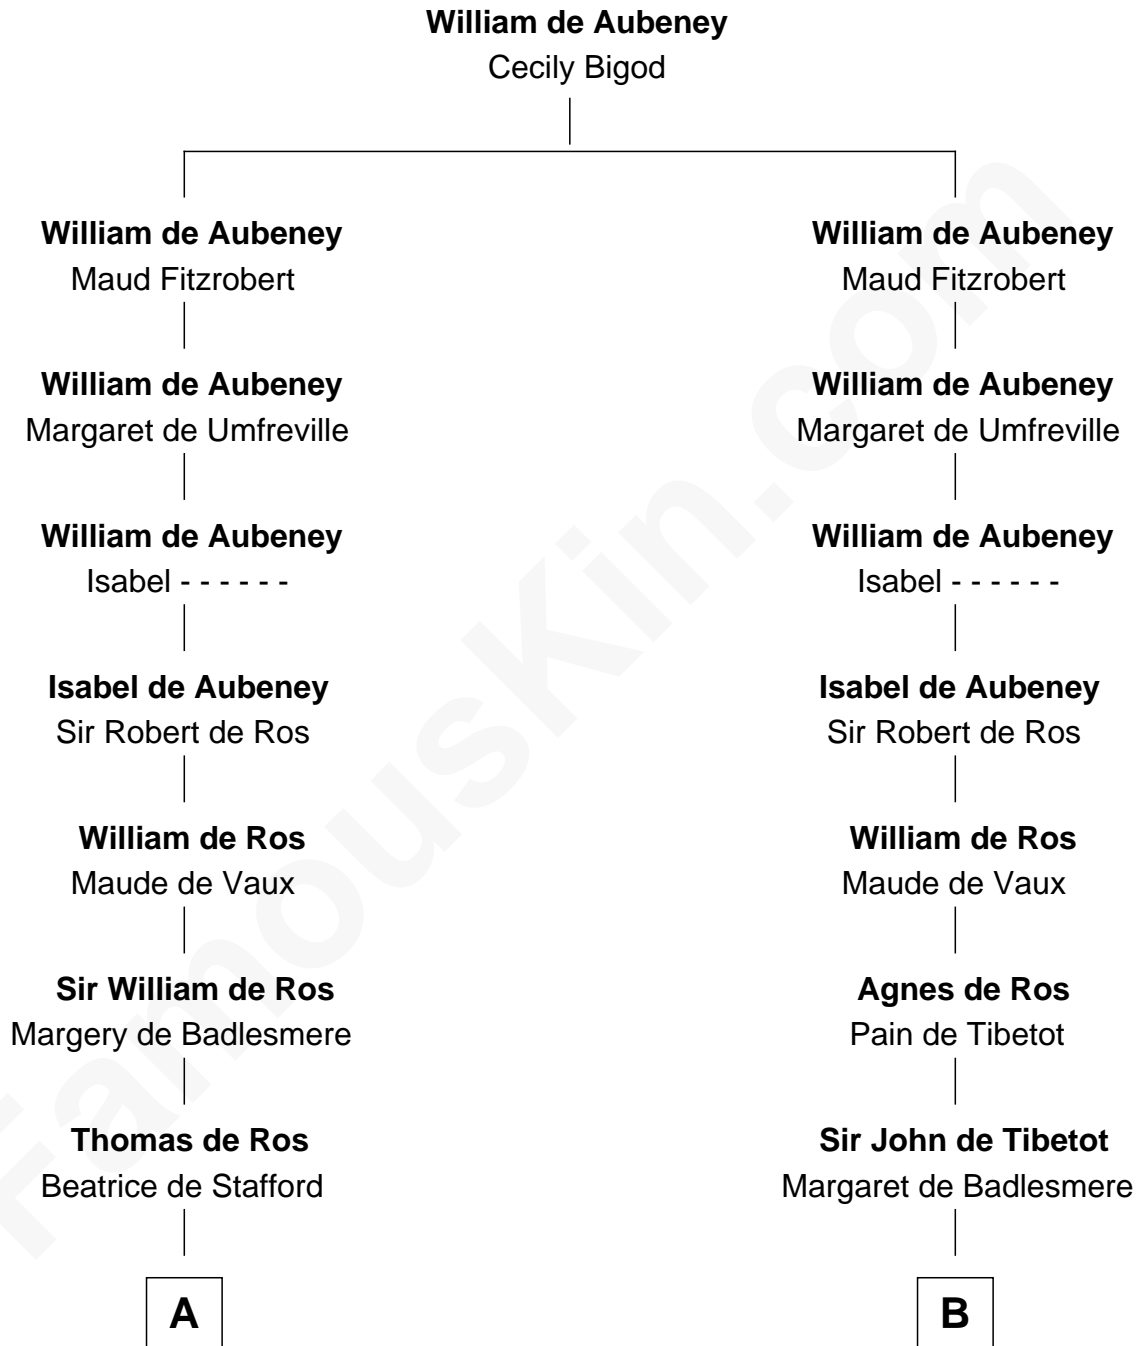

FamousKin.com

Relationship Chart of

Lt. Gen. James Brudenell

Leader of the "Charge of the Light Brigade"

17th cousin 4 times removed of

Rev. George Burroughs

Executed for Witchcraft, Salem 1692

C

—
Sir Cecil Bishopp

Elizabeth Dunch

—
Sir Cecil Bishopp

Anne Boscawen

—
Anne Bishopp

Robert Brudenell

—
Robert Brudenell

Penelope Anne Cooke