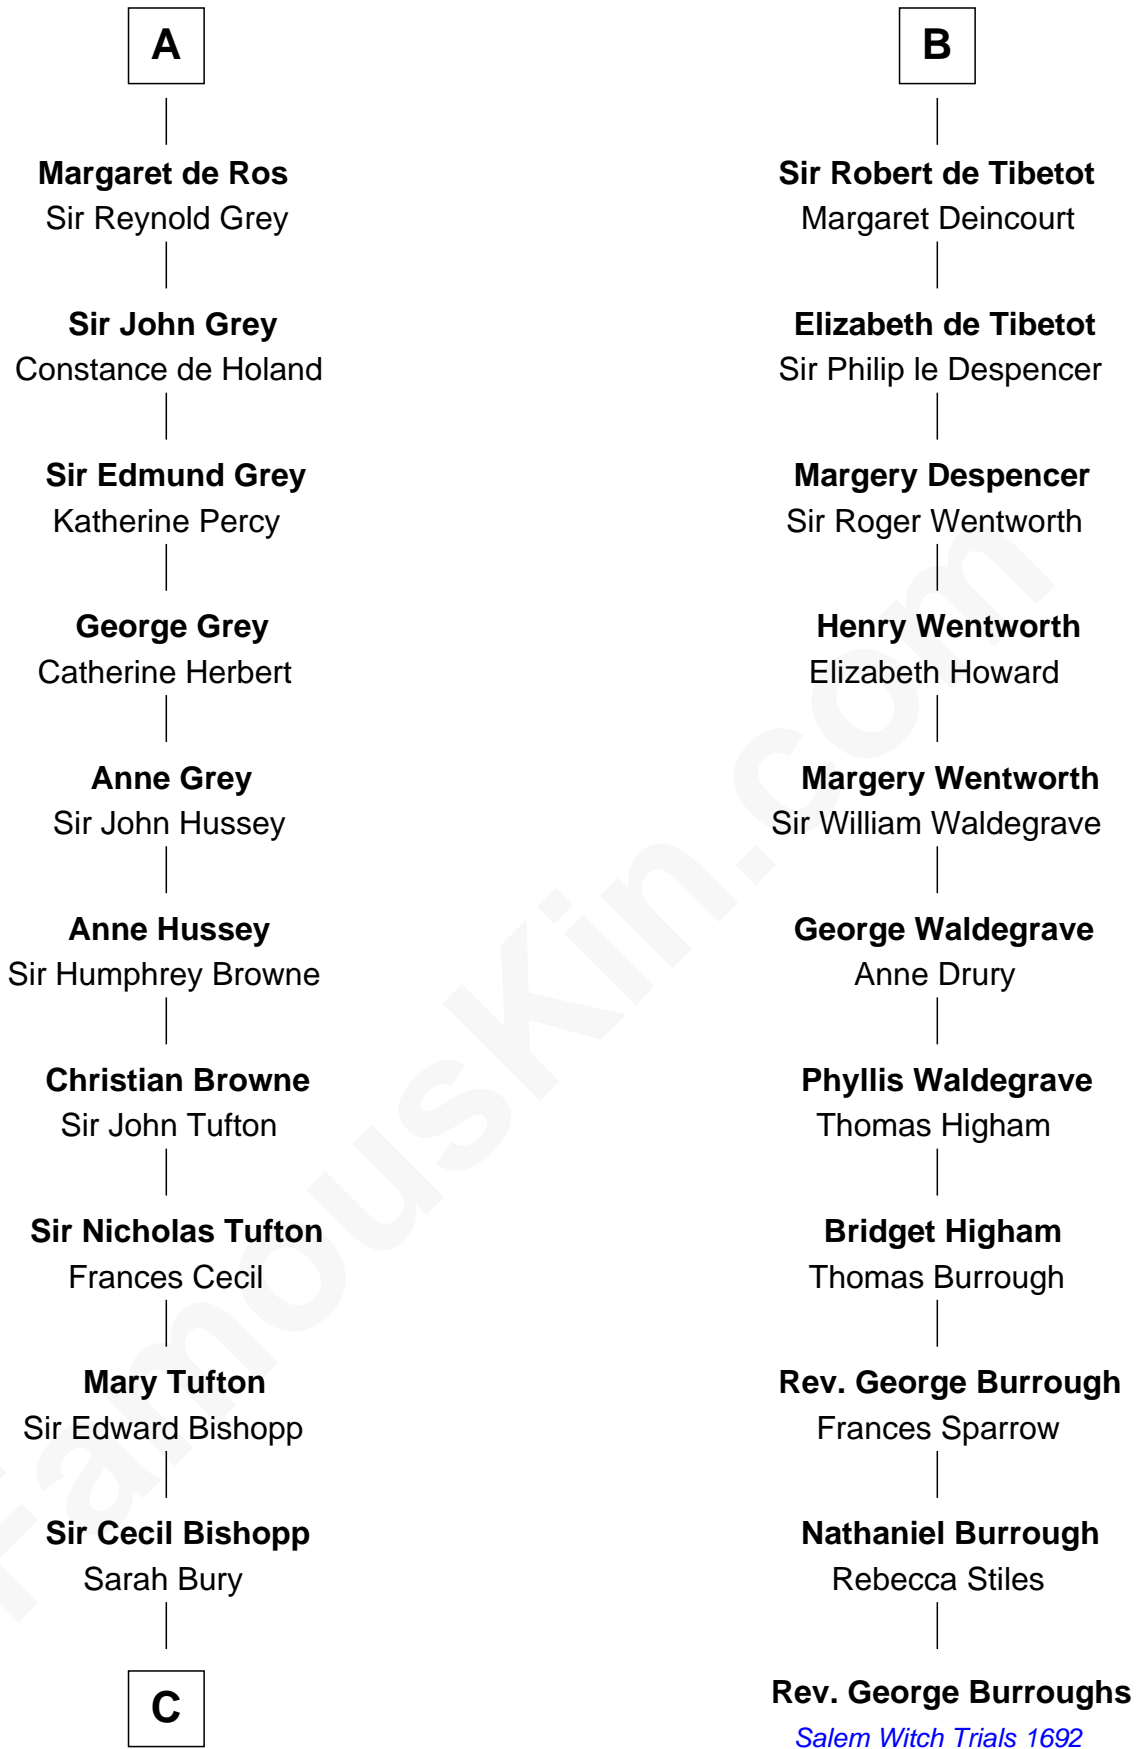

FamousKin.com

Relationship Chart of

Lt. Gen. James Brudenell

Leader of the "Charge of the Light Brigade"

17th cousin 4 times removed of

Rev. George Burroughs

Executed for Witchcraft, Salem 1692

C

—
Sir Cecil Bishopp

Elizabeth Dunch

—
Sir Cecil Bishopp

Anne Boscawen

—
Anne Bishopp

Robert Brudenell

—
Robert Brudenell

Penelope Anne Cooke