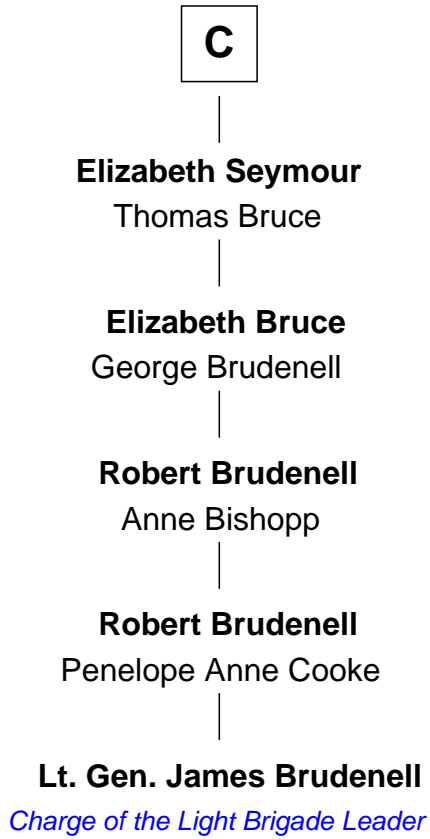

## Relationship Chart of

**Lt. Gen. James Brudenell**

*Leader of the "Charge of the Light Brigade"*

17th cousin 4 times removed of

**Rev. George Burroughs**

*Executed for Witchcraft, Salem 1692*

FamousKin.com