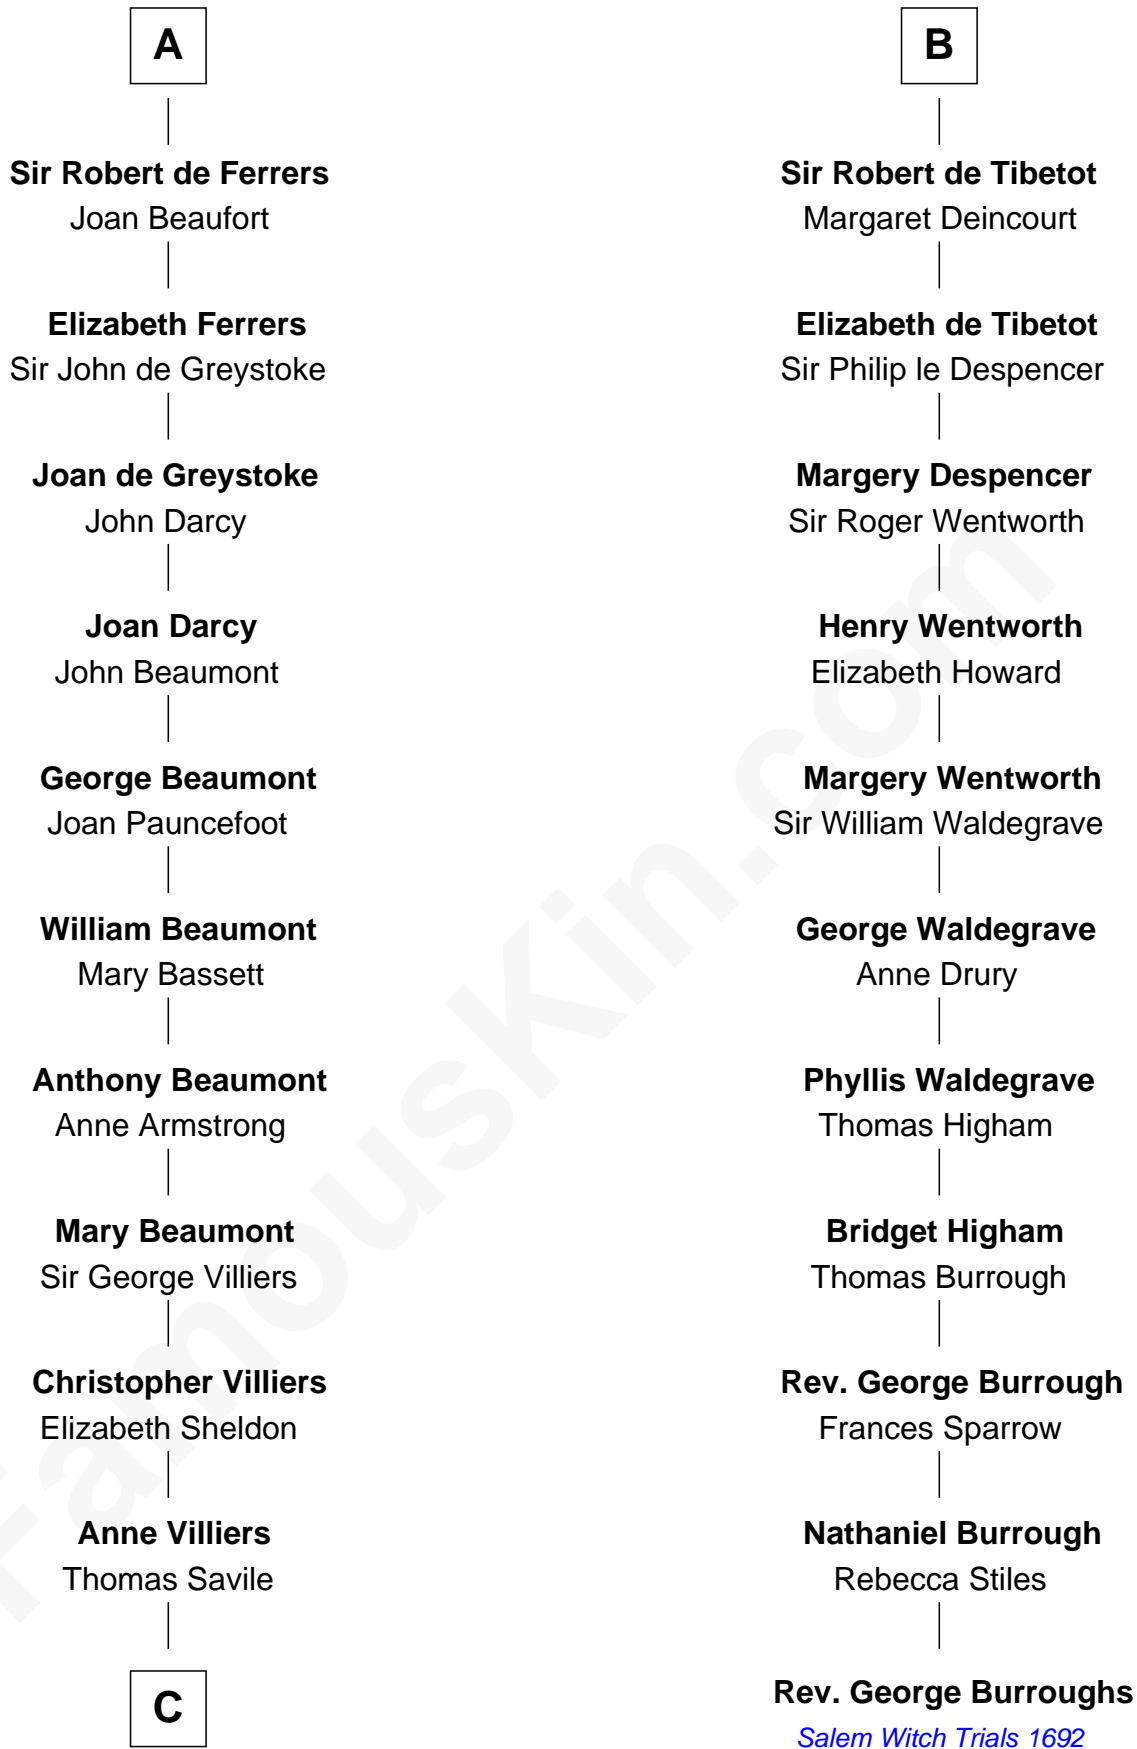

FamousKin.com

Relationship Chart of

Lt. Gen. James Brudenell

Leader of the "Charge of the Light Brigade"

17th cousin 4 times removed of

Rev. George Burroughs

Executed for Witchcraft, Salem 1692

C

—
Frances Savile
Francis Brudenell

—
George Brudenell
Elizabeth Bruce

—
Robert Brudenell
Anne Bishopp

—
Robert Brudenell
Penelope Anne Cooke

—
Lt. Gen. James Brudenell
Charge of the Light Brigade Leader

FamousKin.com