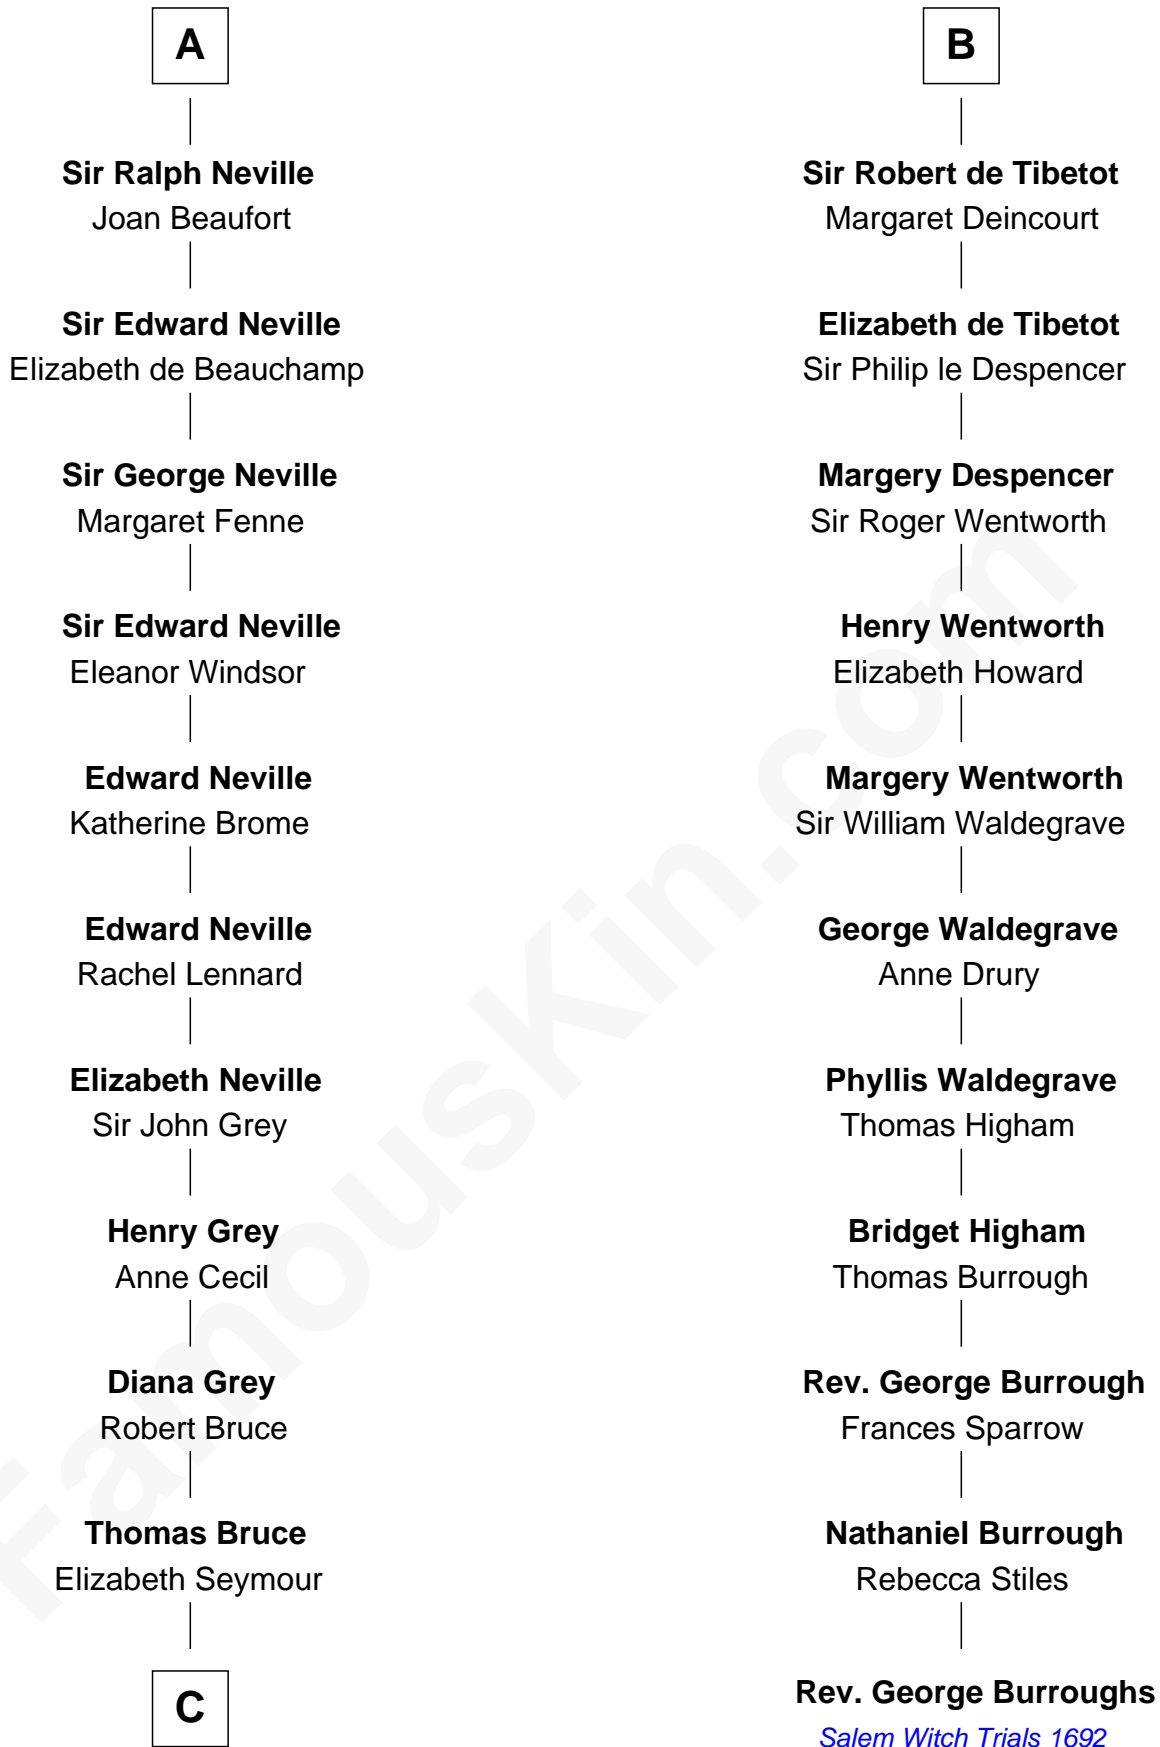

FamousKin.com

Relationship Chart of

Lt. Gen. James Brudenell

Leader of the "Charge of the Light Brigade"

17th cousin 3 times removed of

Rev. George Burroughs

Executed for Witchcraft, Salem 1692

C

—
Elizabeth Bruce
George Brudenell

—
Robert Brudenell
Anne Bishopp

—
Robert Brudenell
Penelope Anne Cooke

—
Lt. Gen. James Brudenell
Charge of the Light Brigade Leader

FamousKin.com