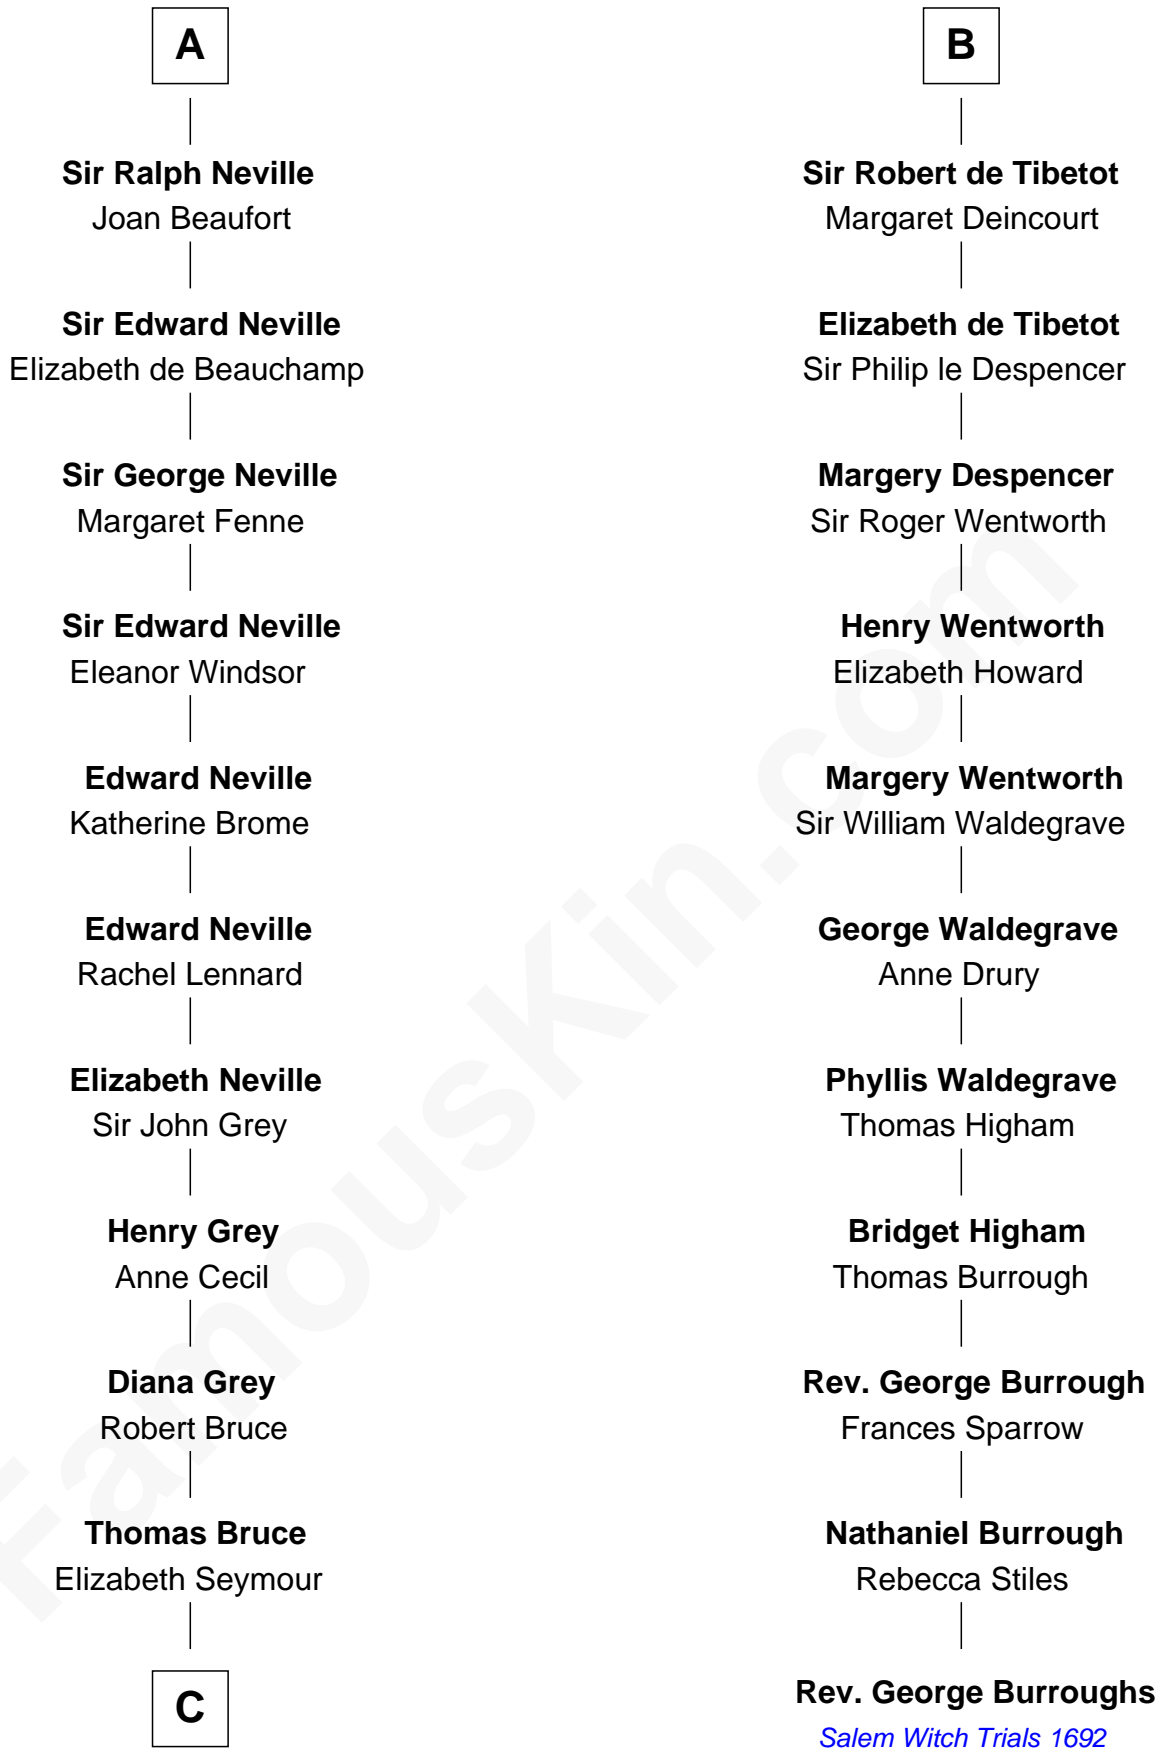

FamousKin.com

Relationship Chart of

Lt. Gen. James Brudenell

Leader of the "Charge of the Light Brigade"

17th cousin 3 times removed of

Rev. George Burroughs

Executed for Witchcraft, Salem 1692

C

—
Elizabeth Bruce
George Brudenell

—
Robert Brudenell
Anne Bishopp

—
Robert Brudenell
Penelope Anne Cooke

—
Lt. Gen. James Brudenell
Charge of the Light Brigade Leader

FamousKin.com