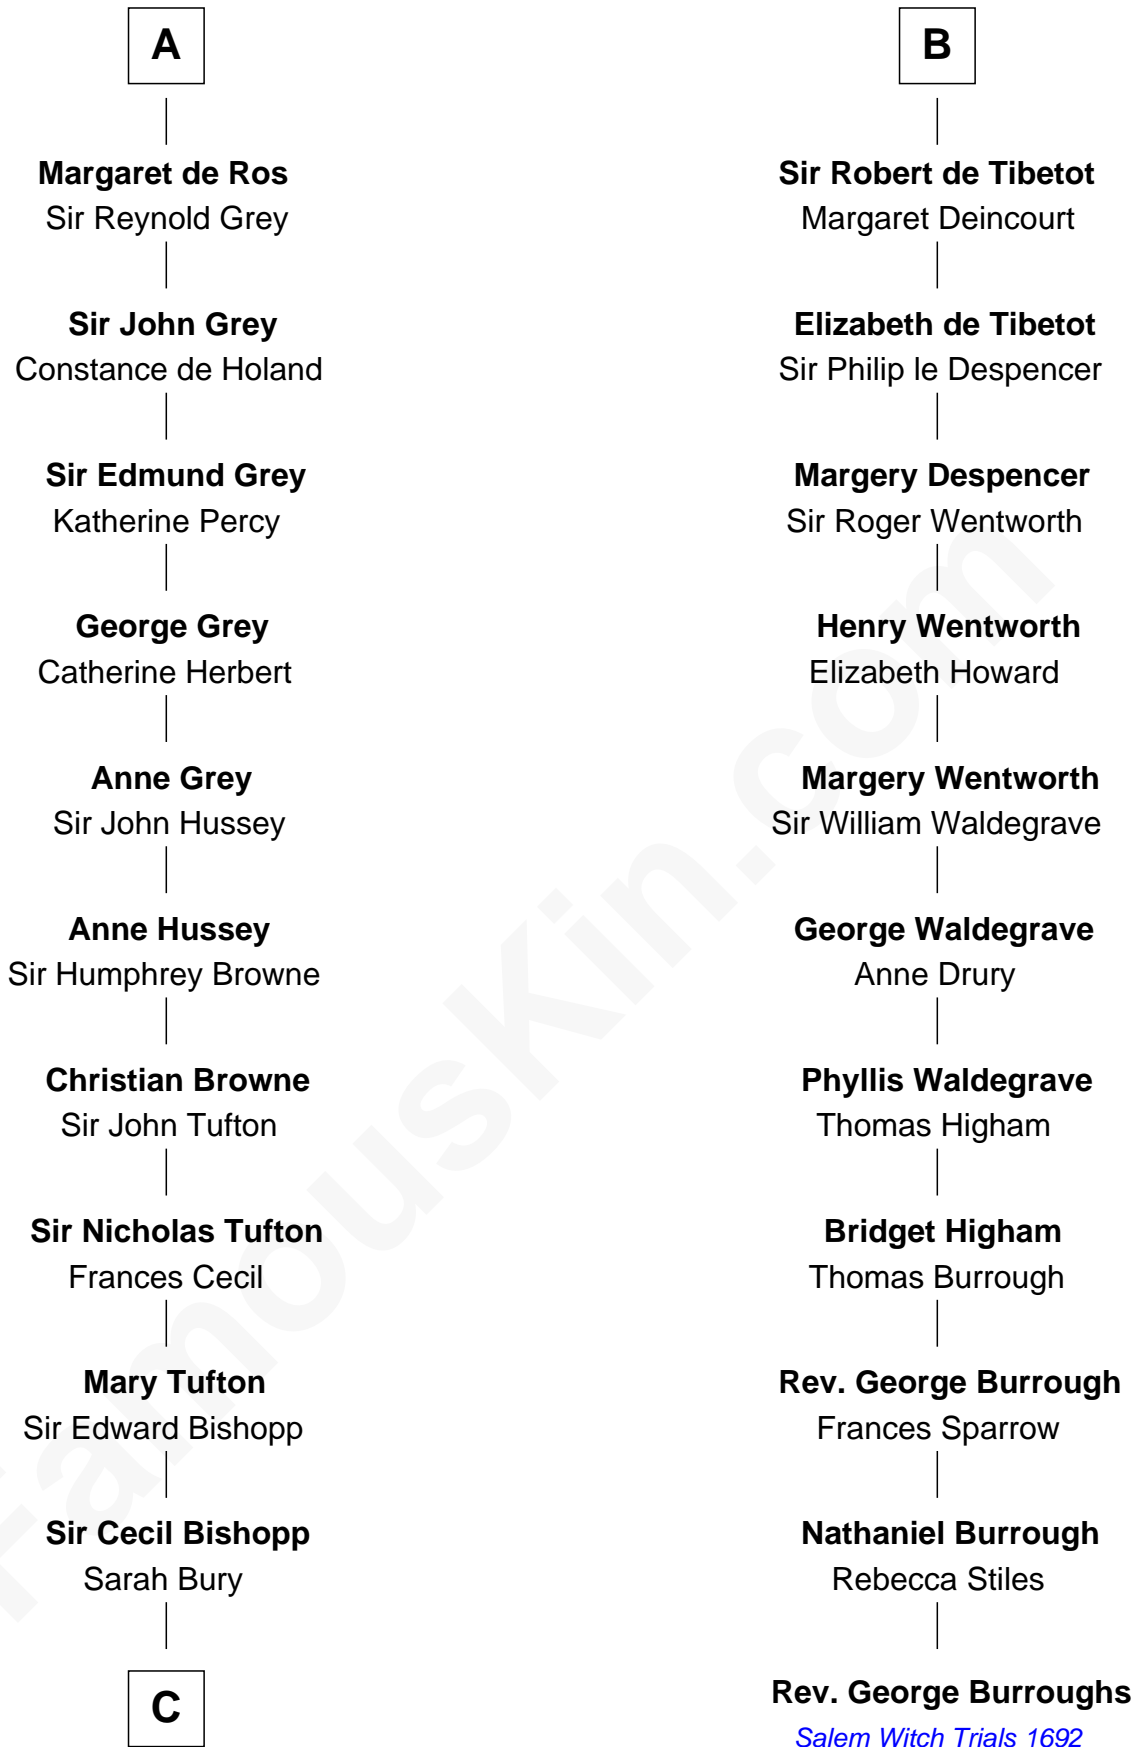

FamousKin.com Relationship Chart of

Lt. Gen. James Brudenell

Leader of the "Charge of the Light Brigade"

17th cousin 4 times removed of

Rev. George Burroughs

Executed for Witchcraft, Salem 1692

Richard Avenal

C

—
Sir Cecil Bishopp

Elizabeth Dunch

—
Sir Cecil Bishopp

Anne Boscawen

—
Anne Bishopp

Robert Brudenell

—
Robert Brudenell