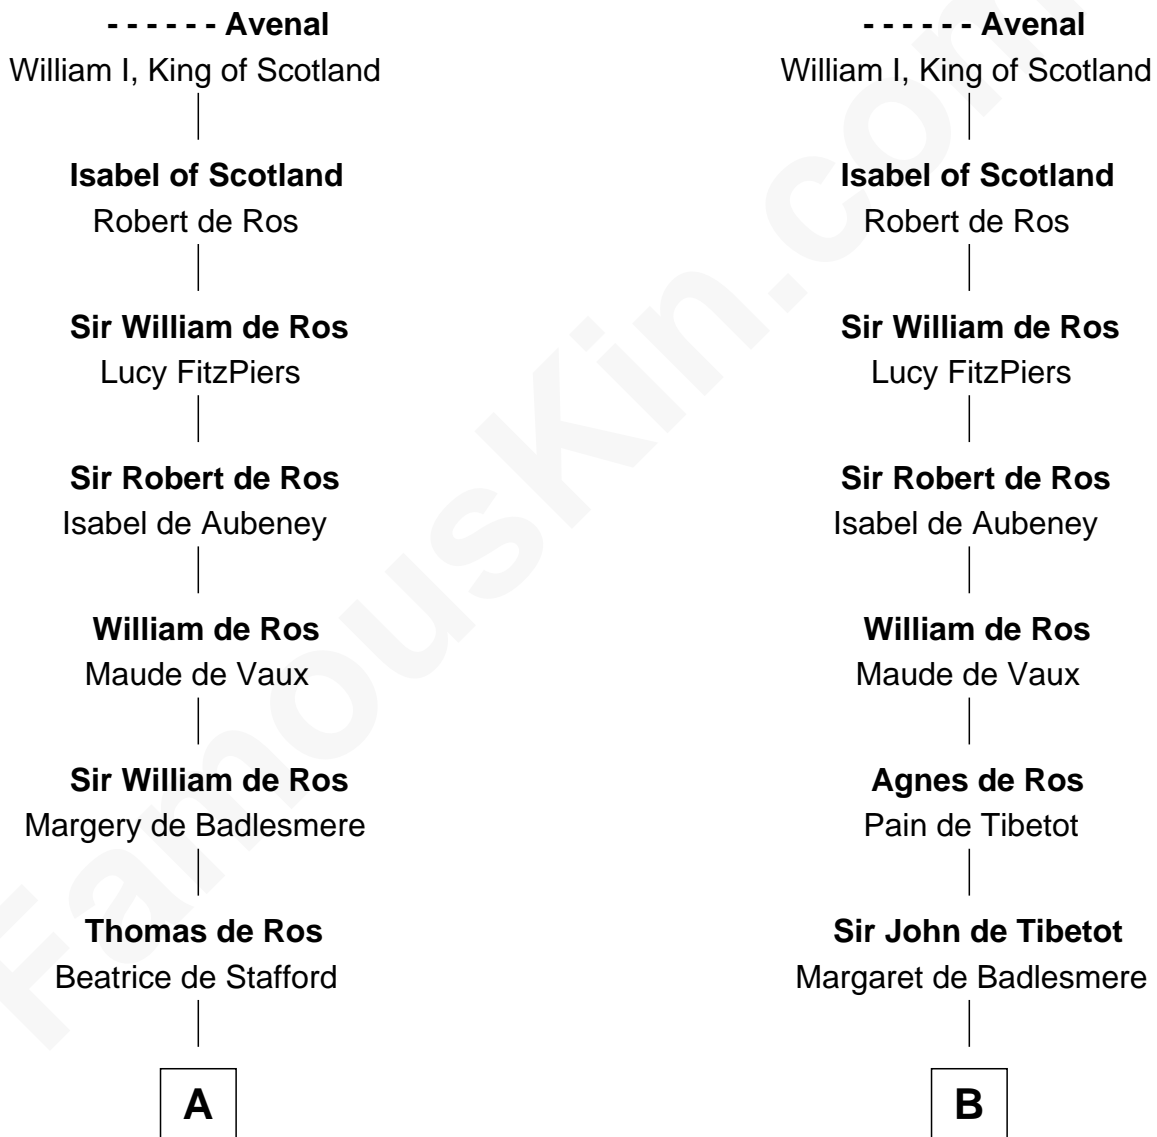

FamousKin.com Relationship Chart of

Lt. Gen. James Brudenell

Leader of the "Charge of the Light Brigade"

17th cousin 4 times removed of

Rev. George Burroughs

Executed for Witchcraft, Salem 1692

Richard Avenal