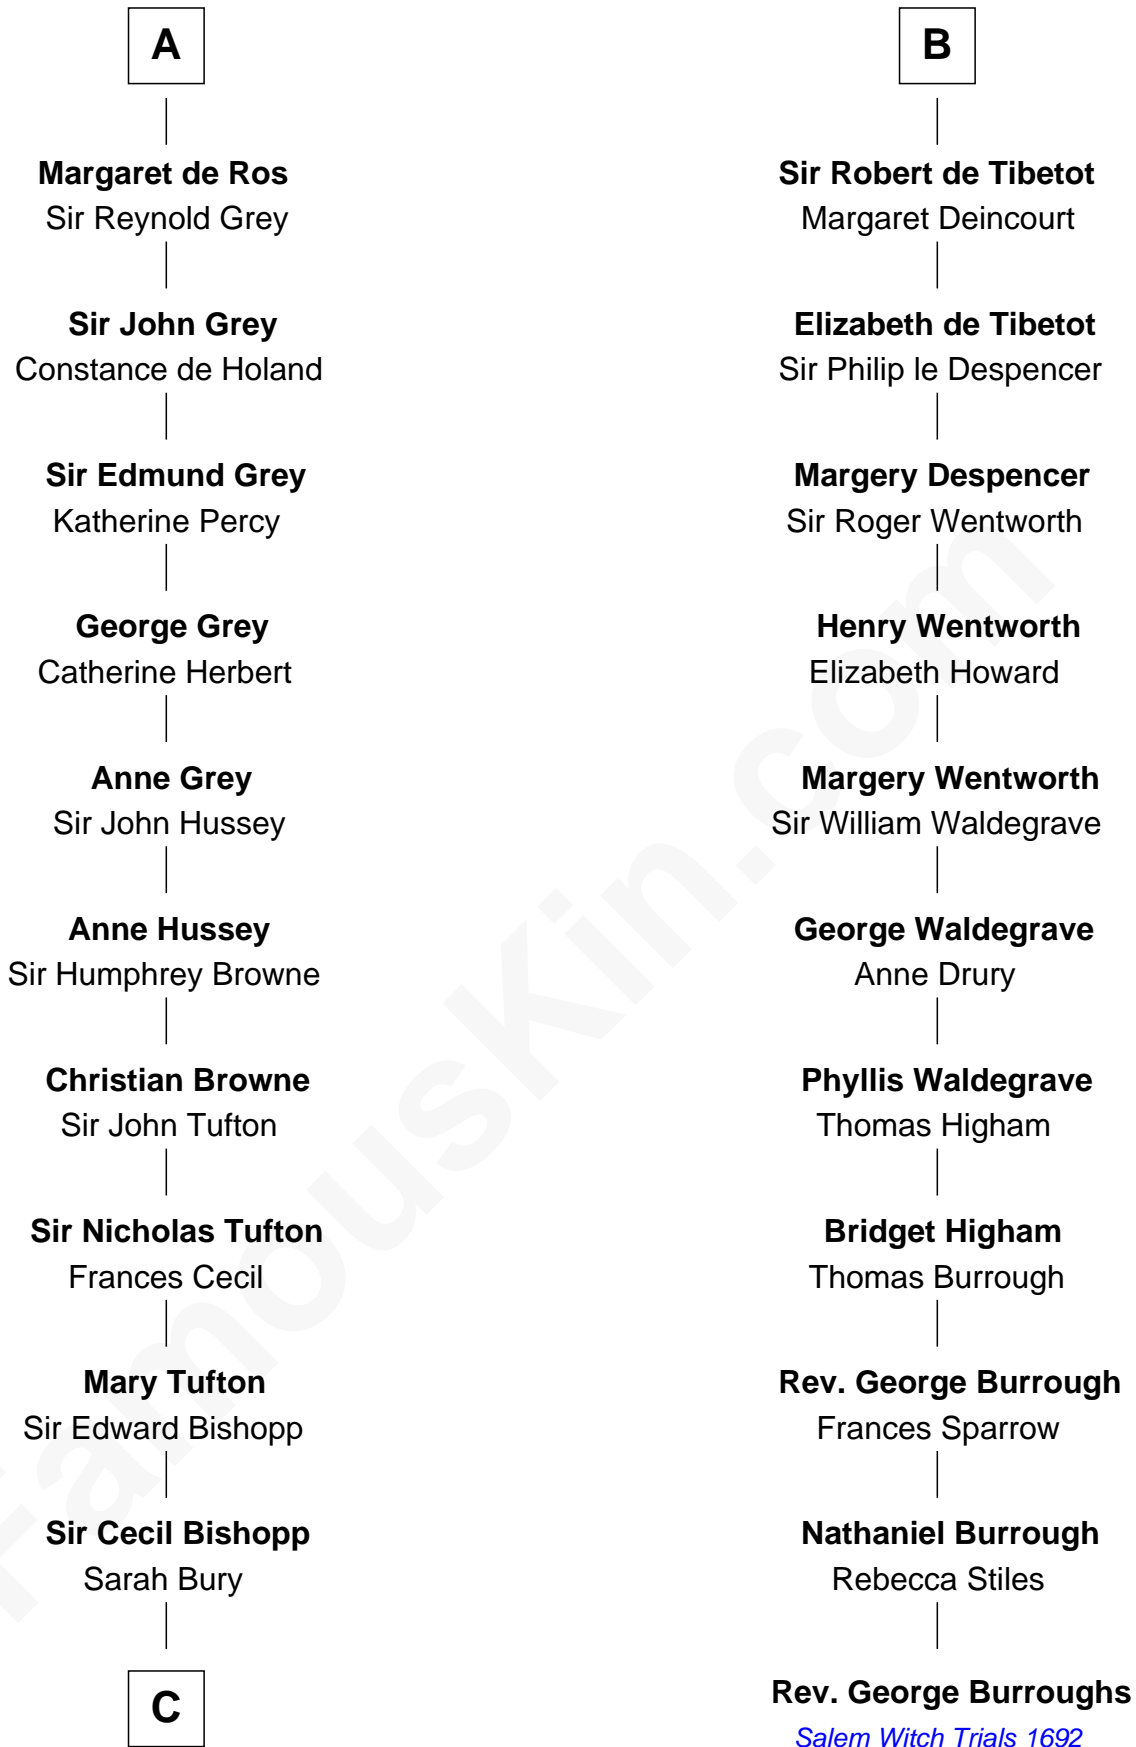

FamousKin.com

Relationship Chart of

Lt. Gen. James Brudenell

Leader of the "Charge of the Light Brigade"

17th cousin 4 times removed of

Rev. George Burroughs

Executed for Witchcraft, Salem 1692

William Trusbut

C

—
Sir Cecil Bishopp

Elizabeth Dunch

—
Sir Cecil Bishopp

Anne Boscawen

—
Anne Bishopp

Robert Brudenell

—
Robert Brudenell