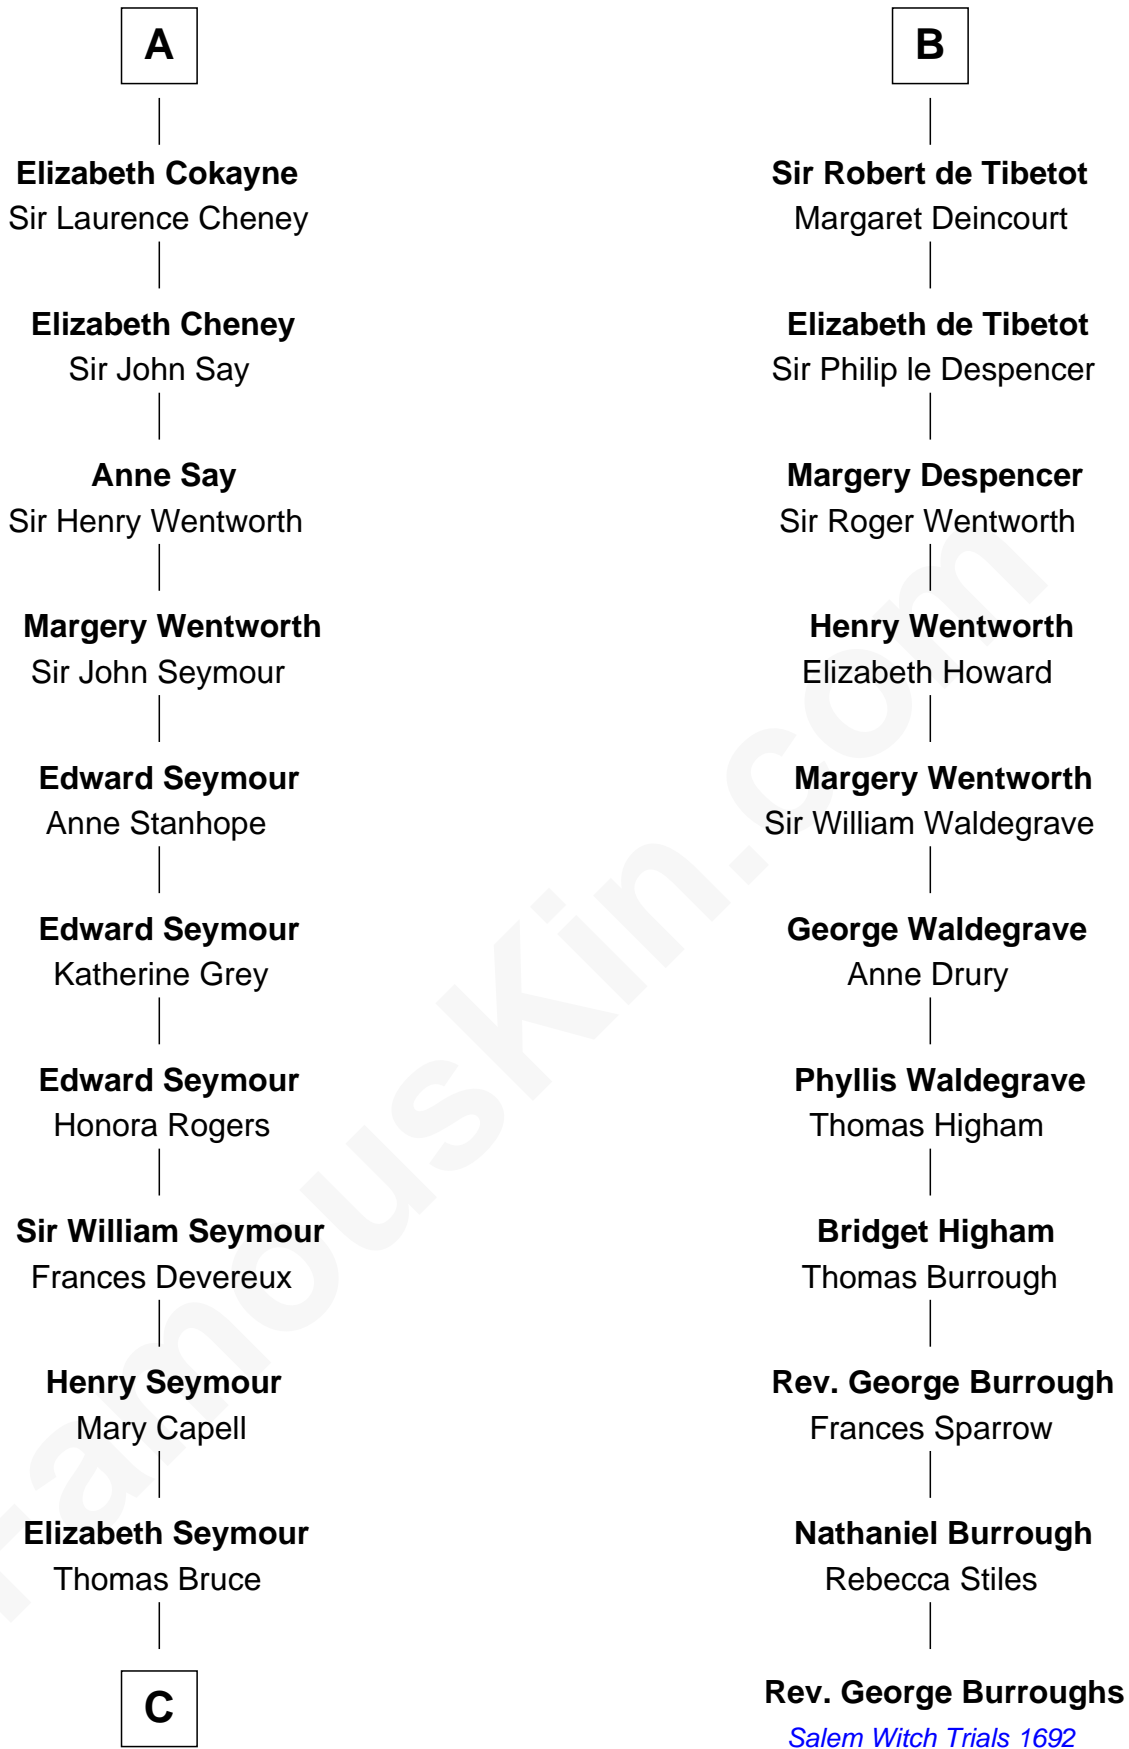

FamousKin.com Relationship Chart of

Lt. Gen. James Brudenell

Leader of the "Charge of the Light Brigade"

17th cousin 3 times removed of

Rev. George Burroughs

Executed for Witchcraft, Salem 1692

C

—
Elizabeth Bruce
George Brudenell

—
Robert Brudenell
Anne Bishopp

—
Robert Brudenell
Penelope Anne Cooke

—
Lt. Gen. James Brudenell
Charge of the Light Brigade Leader

FamousKin.com