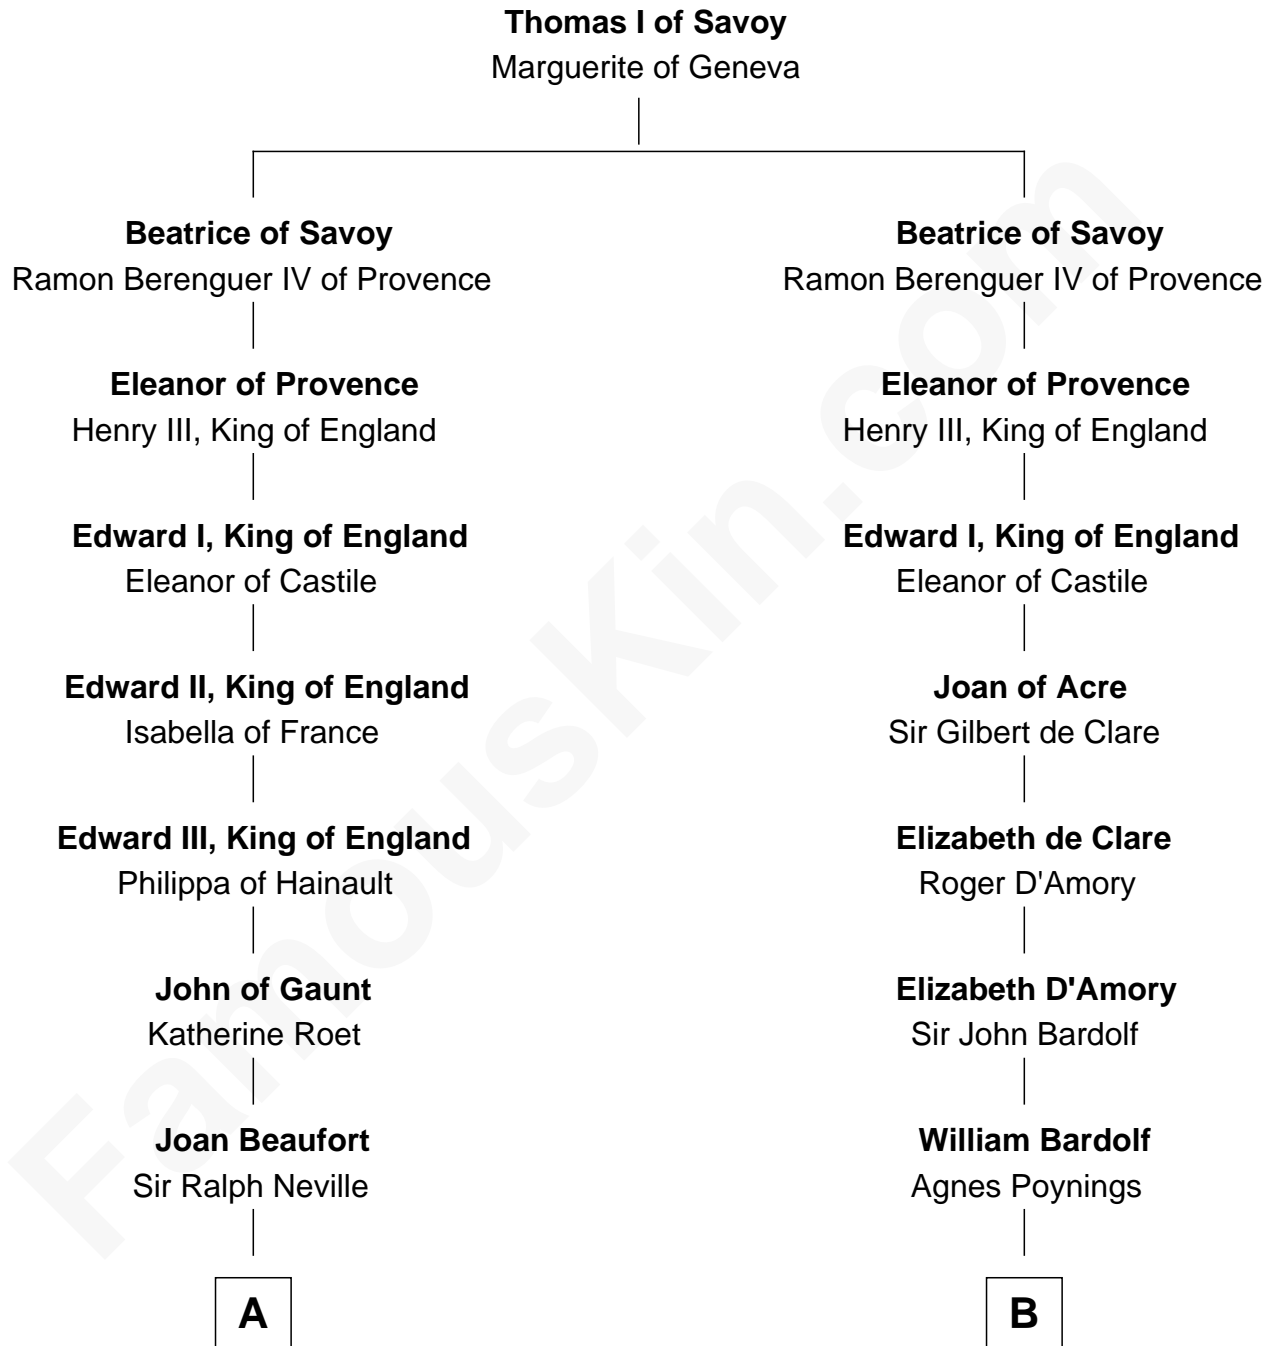

# FamousKin.com

## Relationship Chart of

**Lt. Gen. James Brudenell**

*Leader of the "Charge of the Light Brigade"*

**16th cousin 3 times removed of**

**Rev. George Burroughs**

*Executed for Witchcraft, Salem 1692*

**C**

Robert Brudenell