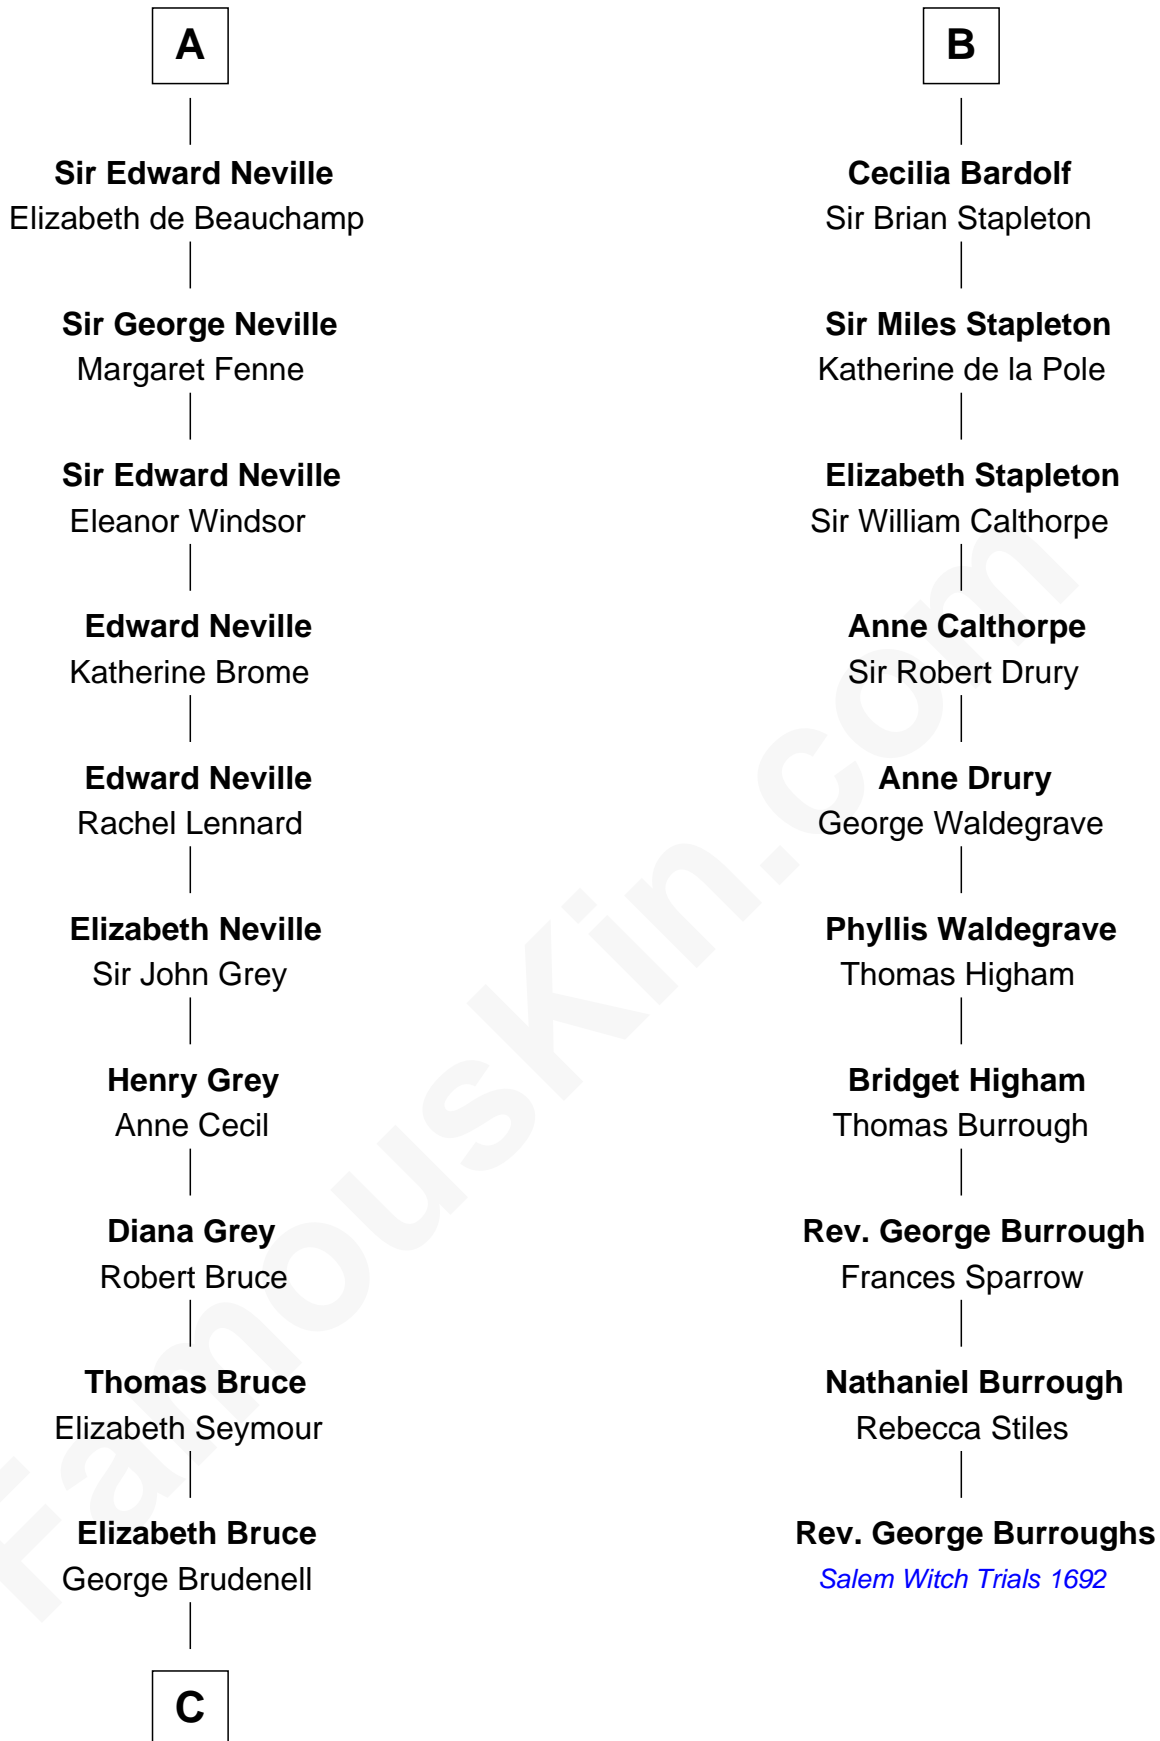

## Relationship Chart of

**Lt. Gen. James Brudenell**

*Leader of the "Charge of the Light Brigade"*

**16th cousin 3 times removed of**

**Rev. George Burroughs**

*Executed for Witchcraft, Salem 1692*

**C**

Robert Brudenell