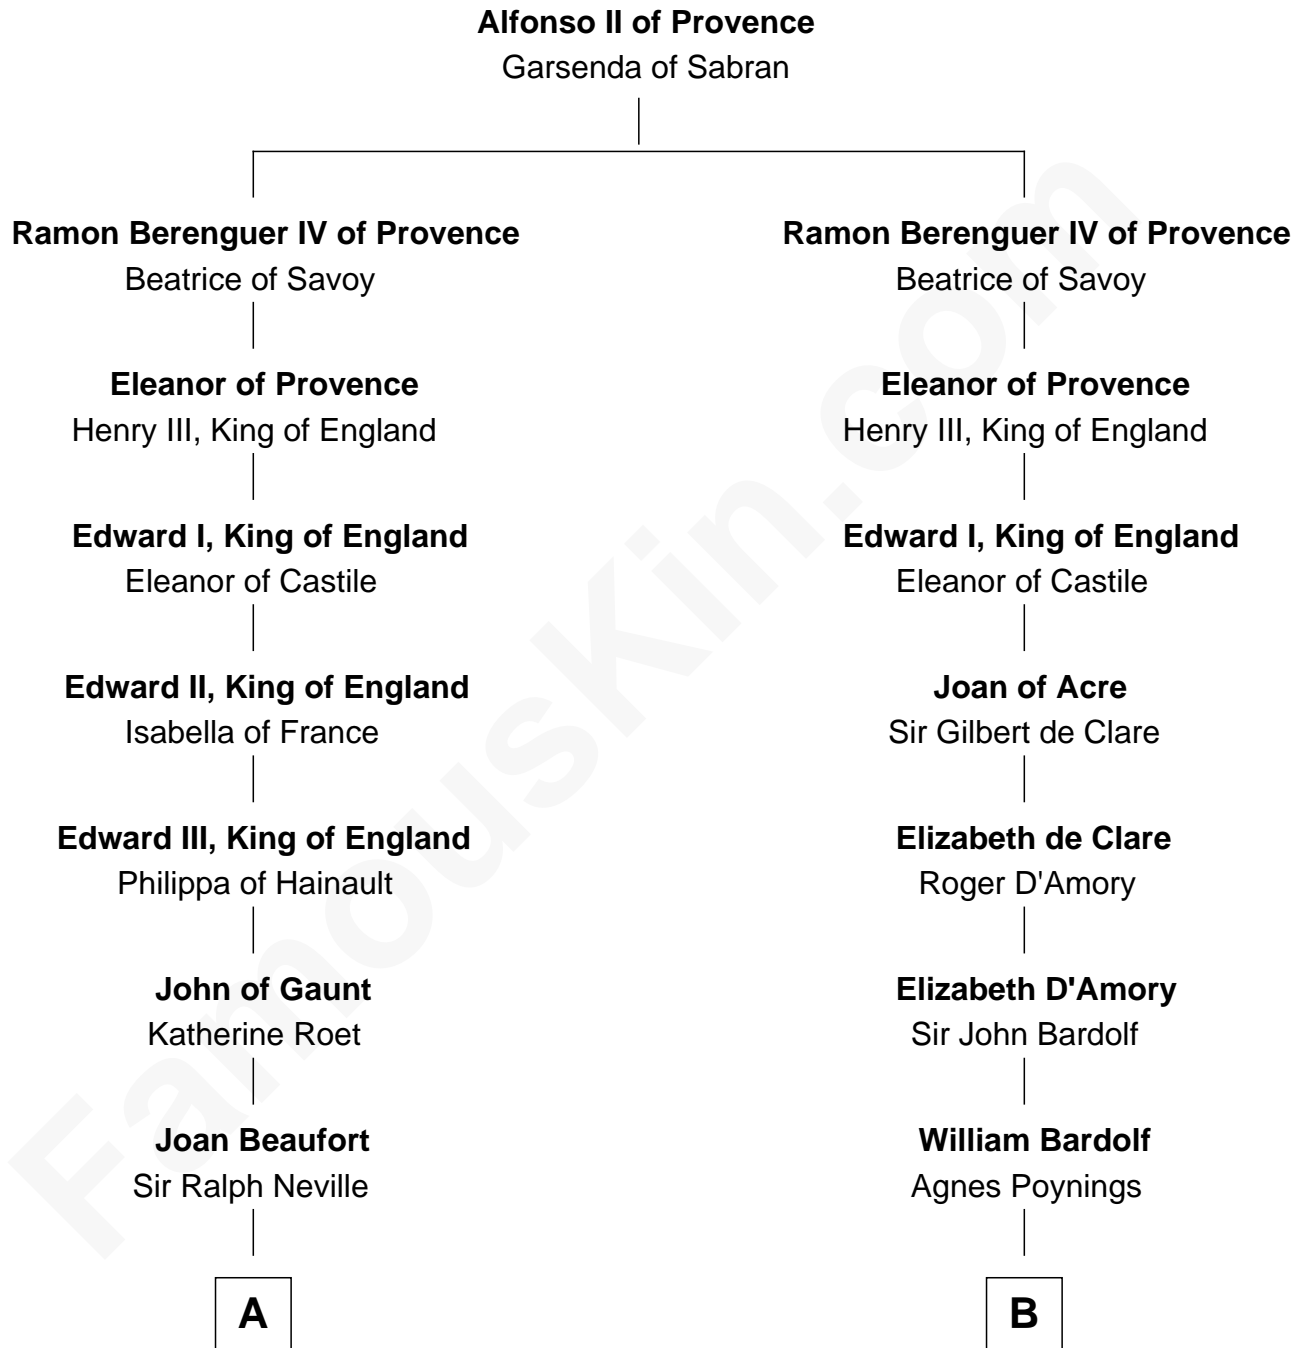

## Relationship Chart of

**Lt. Gen. James Brudenell**

*Leader of the "Charge of the Light Brigade"*

**16th cousin 3 times removed of**

**Rev. George Burroughs**

*Executed for Witchcraft, Salem 1692*

**C**

Robert Brudenell