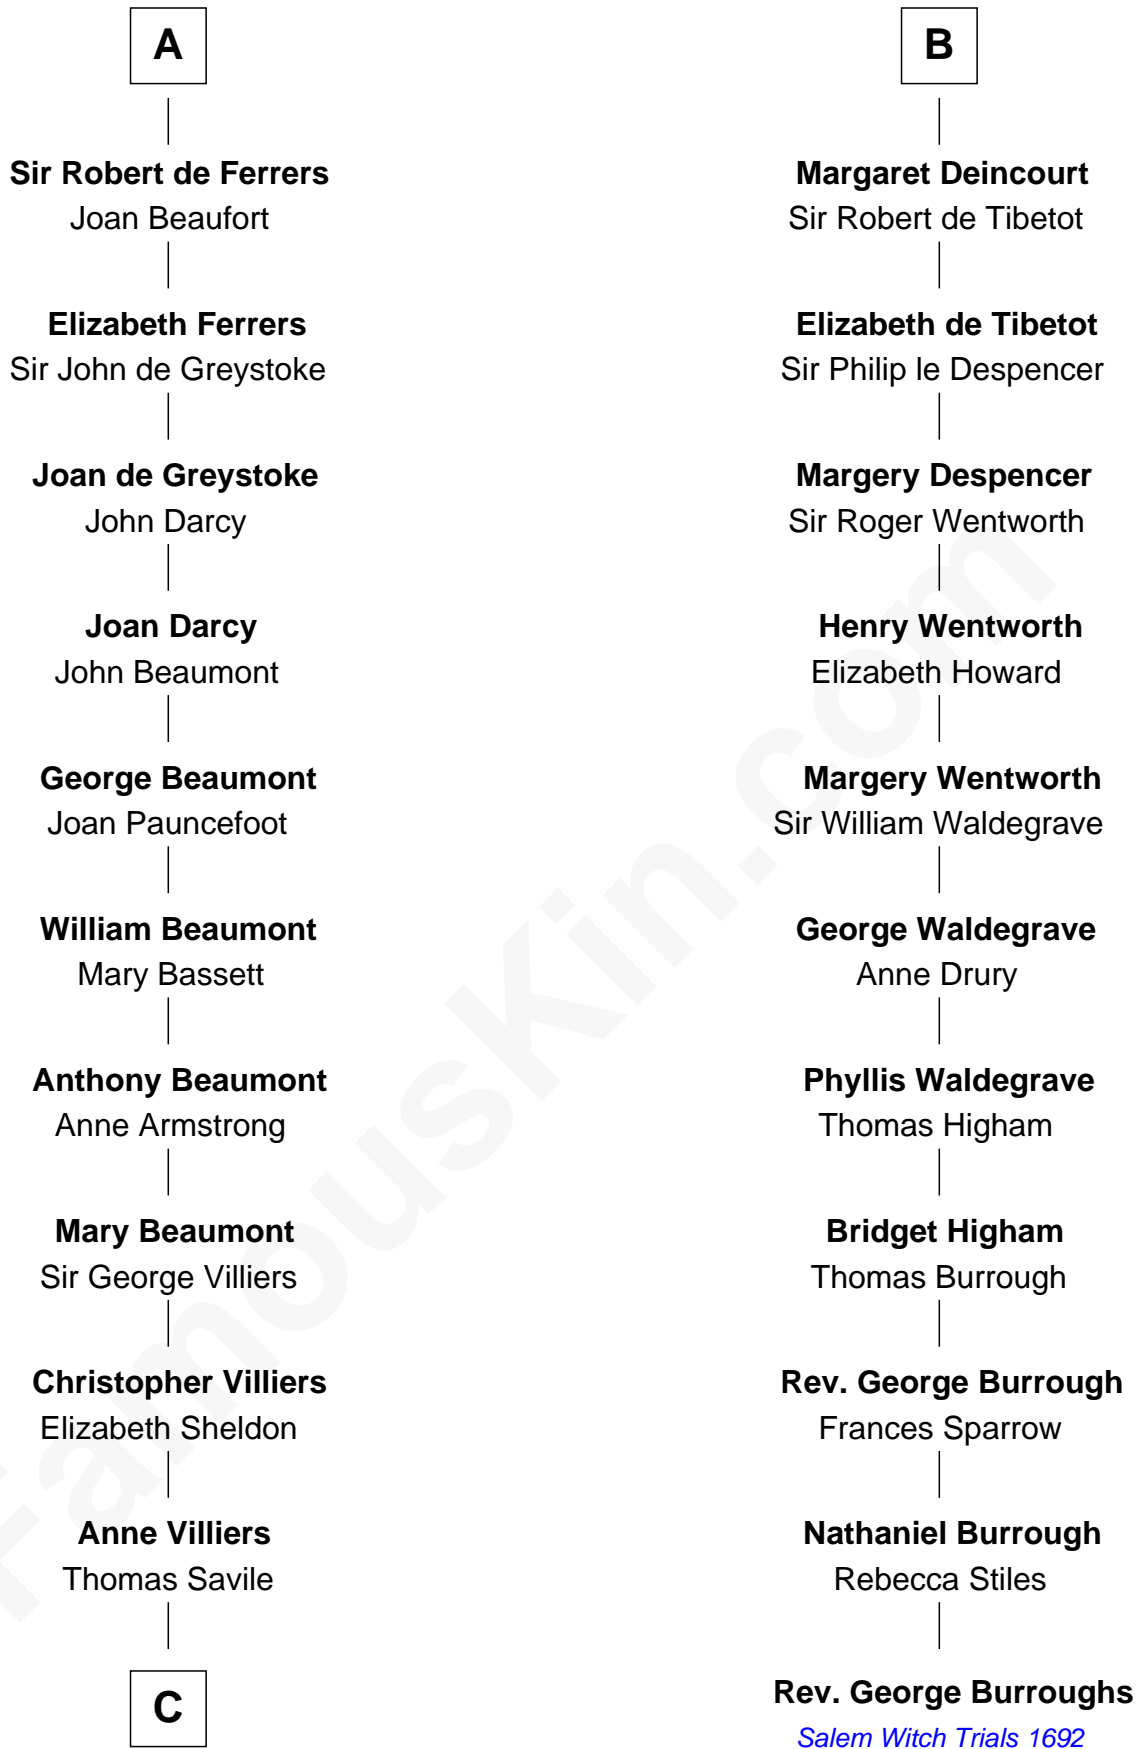

FamousKin.com

Relationship Chart of

Lt. Gen. James Brudenell

Leader of the "Charge of the Light Brigade"

17th cousin 4 times removed of

Rev. George Burroughs

Executed for Witchcraft, Salem 1692

C

—
Frances Savile
Francis Brudenell

—
George Brudenell
Elizabeth Bruce

—
Robert Brudenell
Anne Bishopp

—
Robert Brudenell
Penelope Anne Cooke

—
Lt. Gen. James Brudenell
Charge of the Light Brigade Leader

FamousKin.com