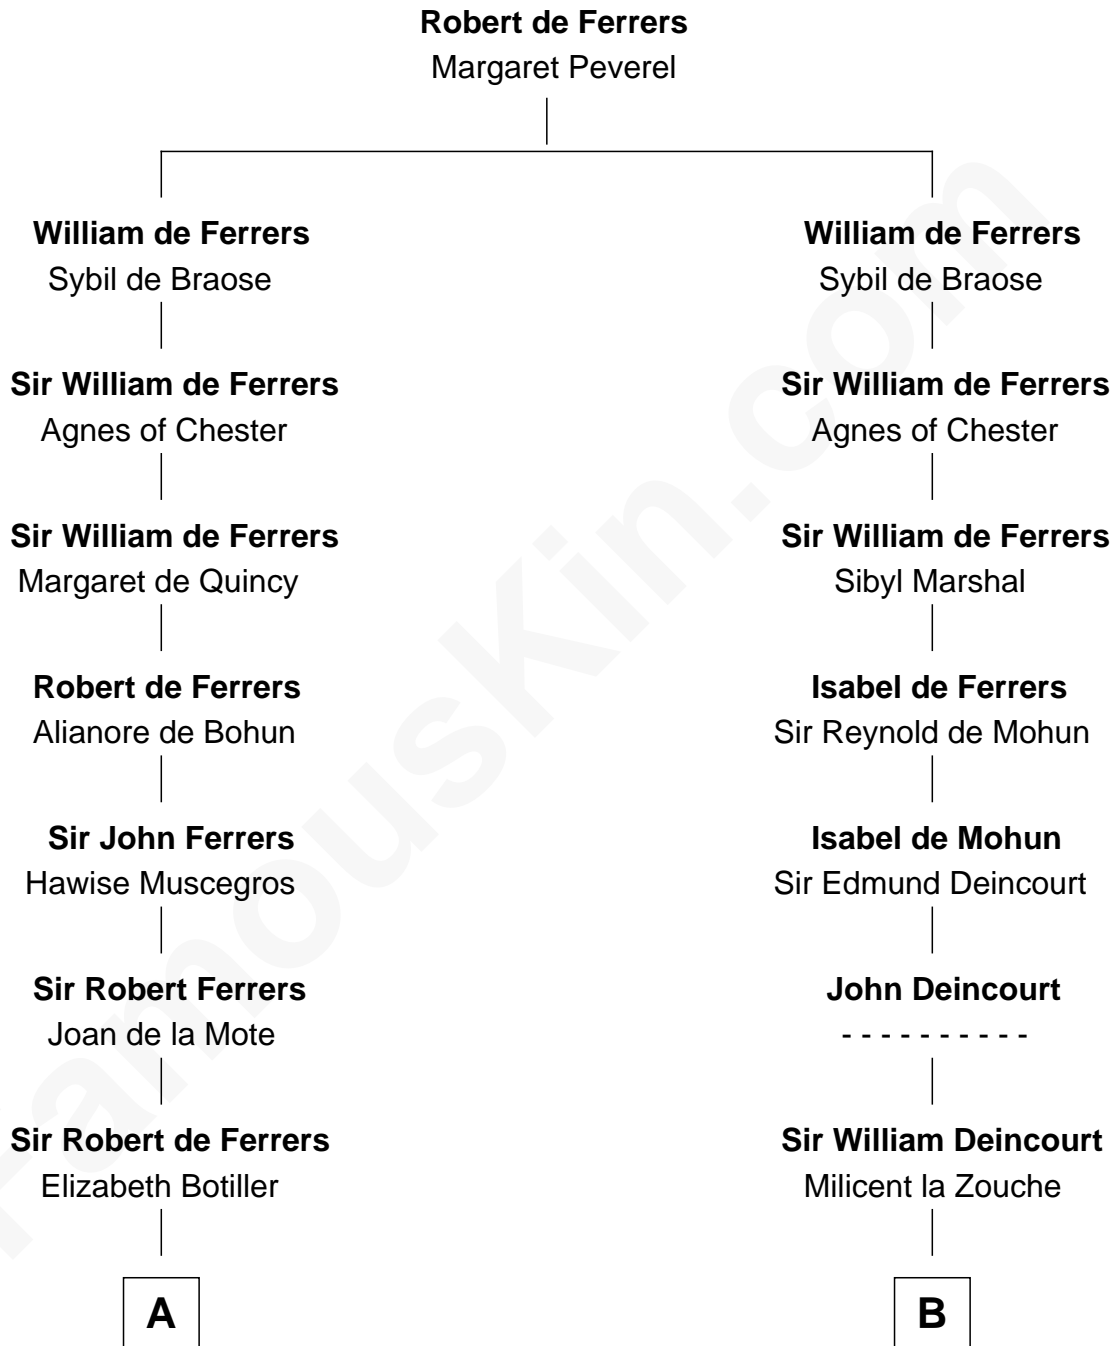

FamousKin.com

Relationship Chart of

Lt. Gen. James Brudenell

Leader of the "Charge of the Light Brigade"

17th cousin 4 times removed of

Rev. George Burroughs

Executed for Witchcraft, Salem 1692

C

—
Frances Savile
Francis Brudenell

—
George Brudenell
Elizabeth Bruce

—
Robert Brudenell
Anne Bishopp

—
Robert Brudenell
Penelope Anne Cooke

—
Lt. Gen. James Brudenell
Charge of the Light Brigade Leader

FamousKin.com