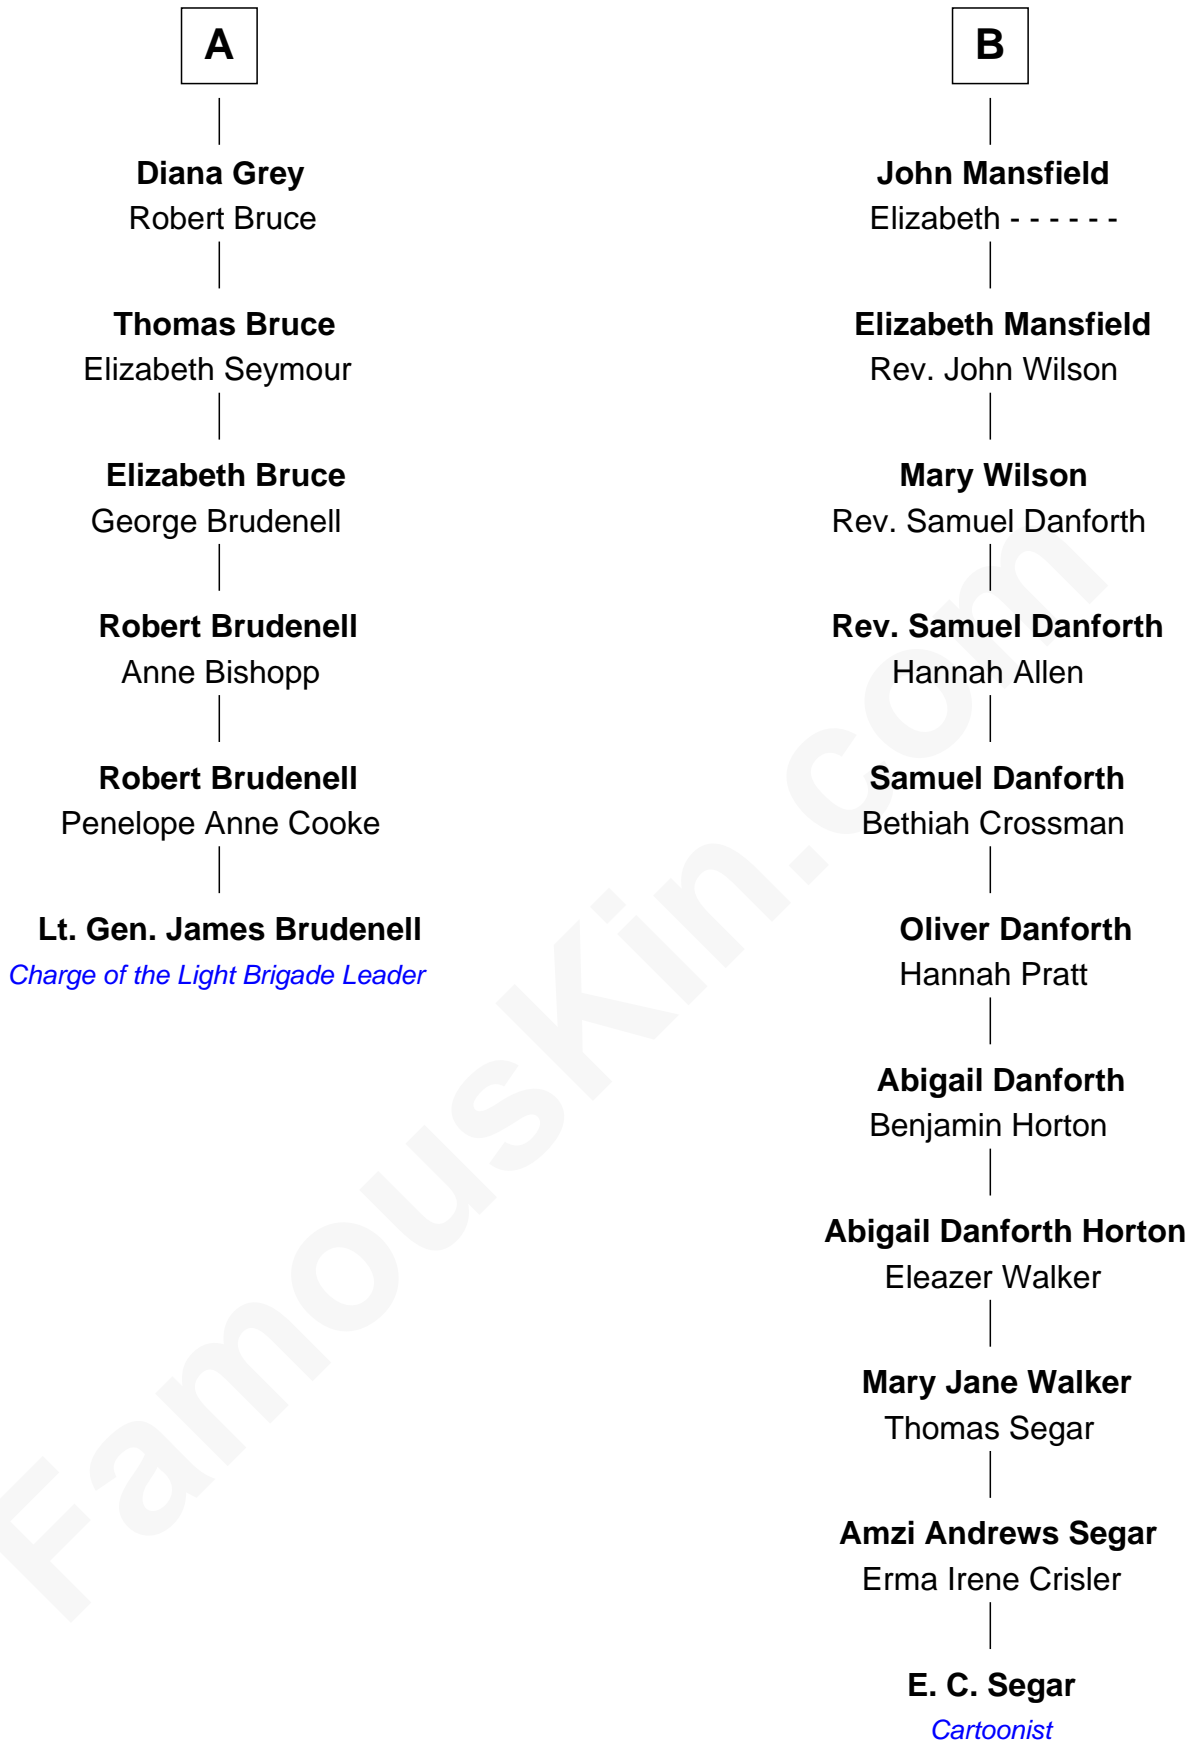

## Relationship Chart of

**Lt. Gen. James Brudenell**  
 Leader of the "Charge of the Light Brigade"

12th cousin 5 times removed of

**E. C. Segar**  
 Cartoonist (Popeye creator)

E. C. Segar photo by [U. S. War Stamp Council](#)