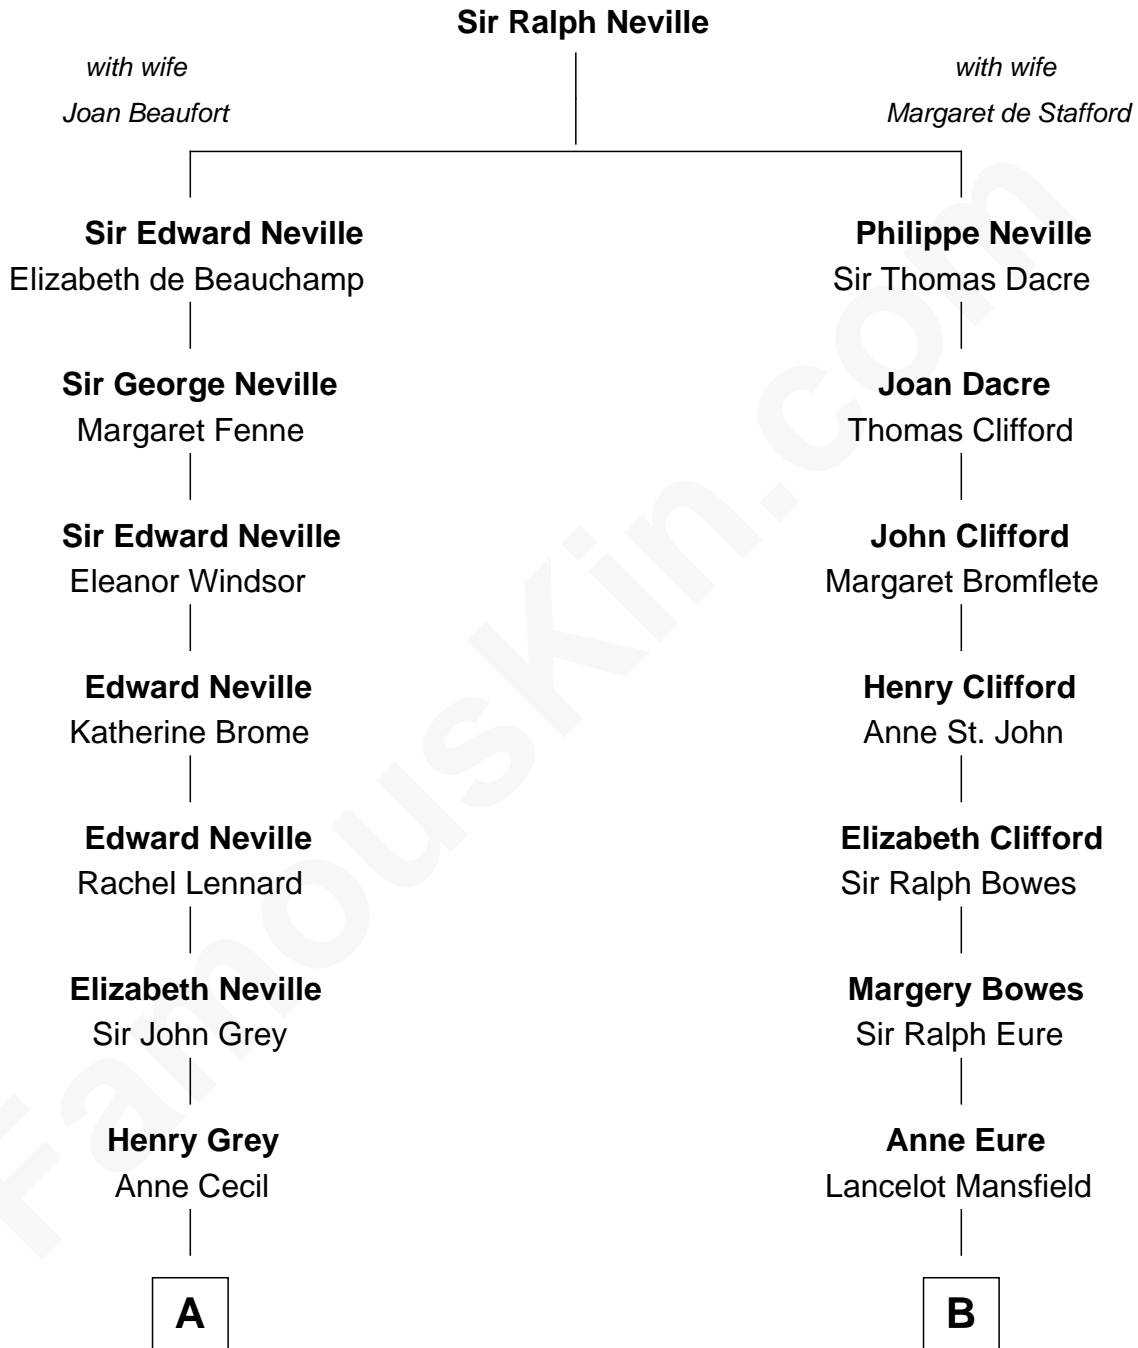

# FamousKin.com

## Relationship Chart of

**Lt. Gen. James Brudenell**  
 Leader of the "Charge of the Light Brigade"

12th cousin 5 times removed of

**E. C. Segar**  
 Cartoonist (Popeye creator)

E. C. Segar photo by [U. S. War Stamp Council](#)