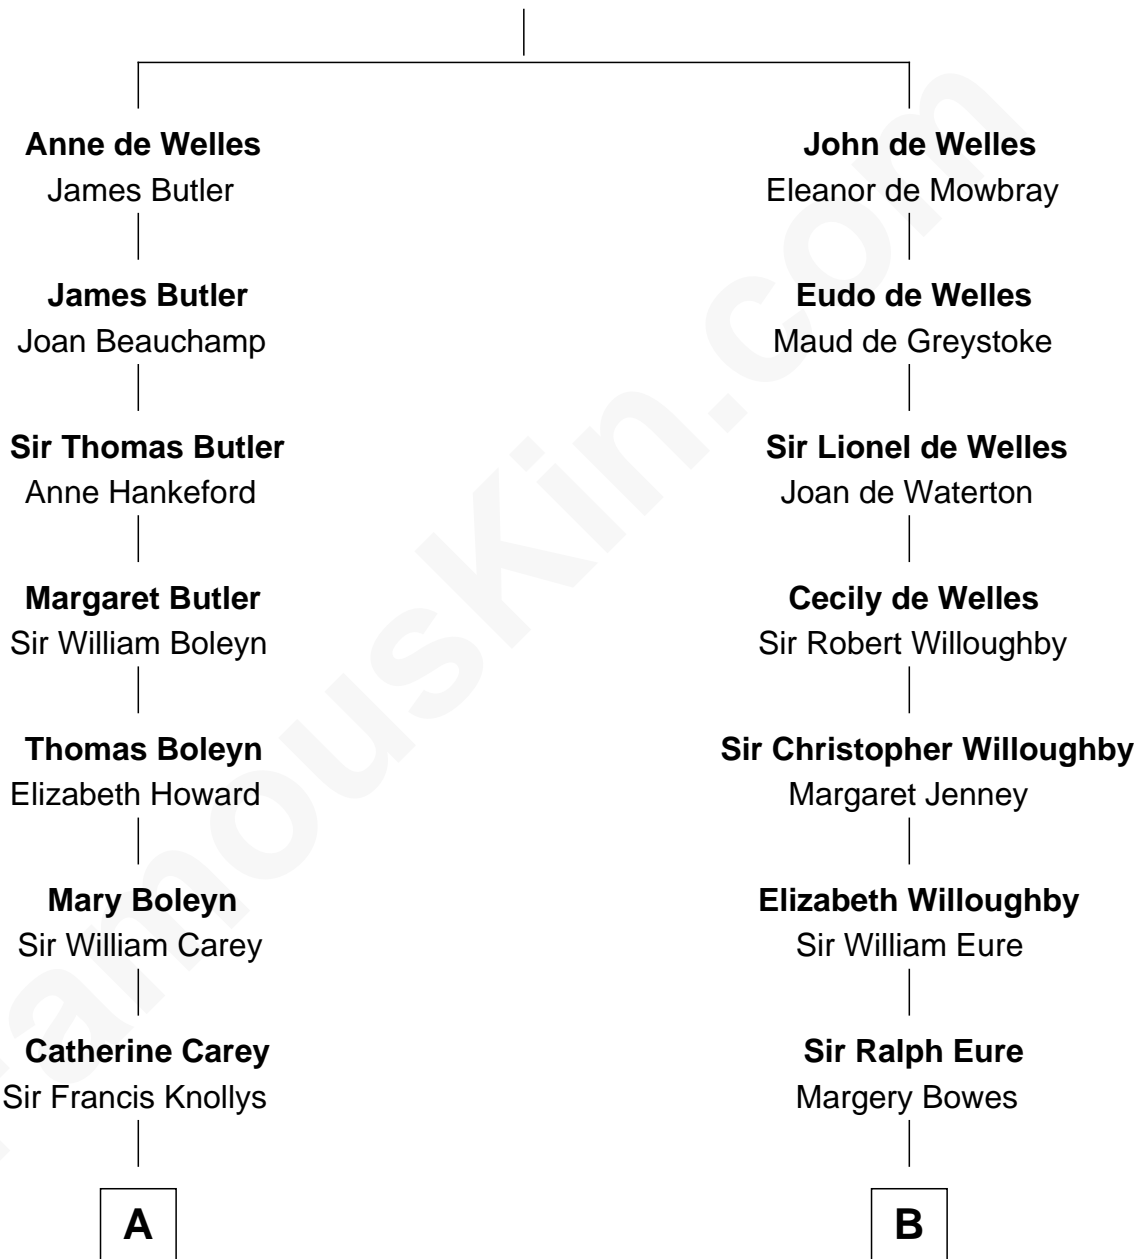

## Relationship Chart of

**Lt. Gen. James Brudenell**

*Leader of the "Charge of the Light Brigade"*

15th cousin 3 times removed of

**E. C. Segar**

*Cartoonist (Popeye creator)*

**John de Welles**

Maud de Roos

**C**

**Amzi Andrews Segar**

Erma Irene Crisler

**E. C. Segar**

*Cartoonist*

FamousKin.com