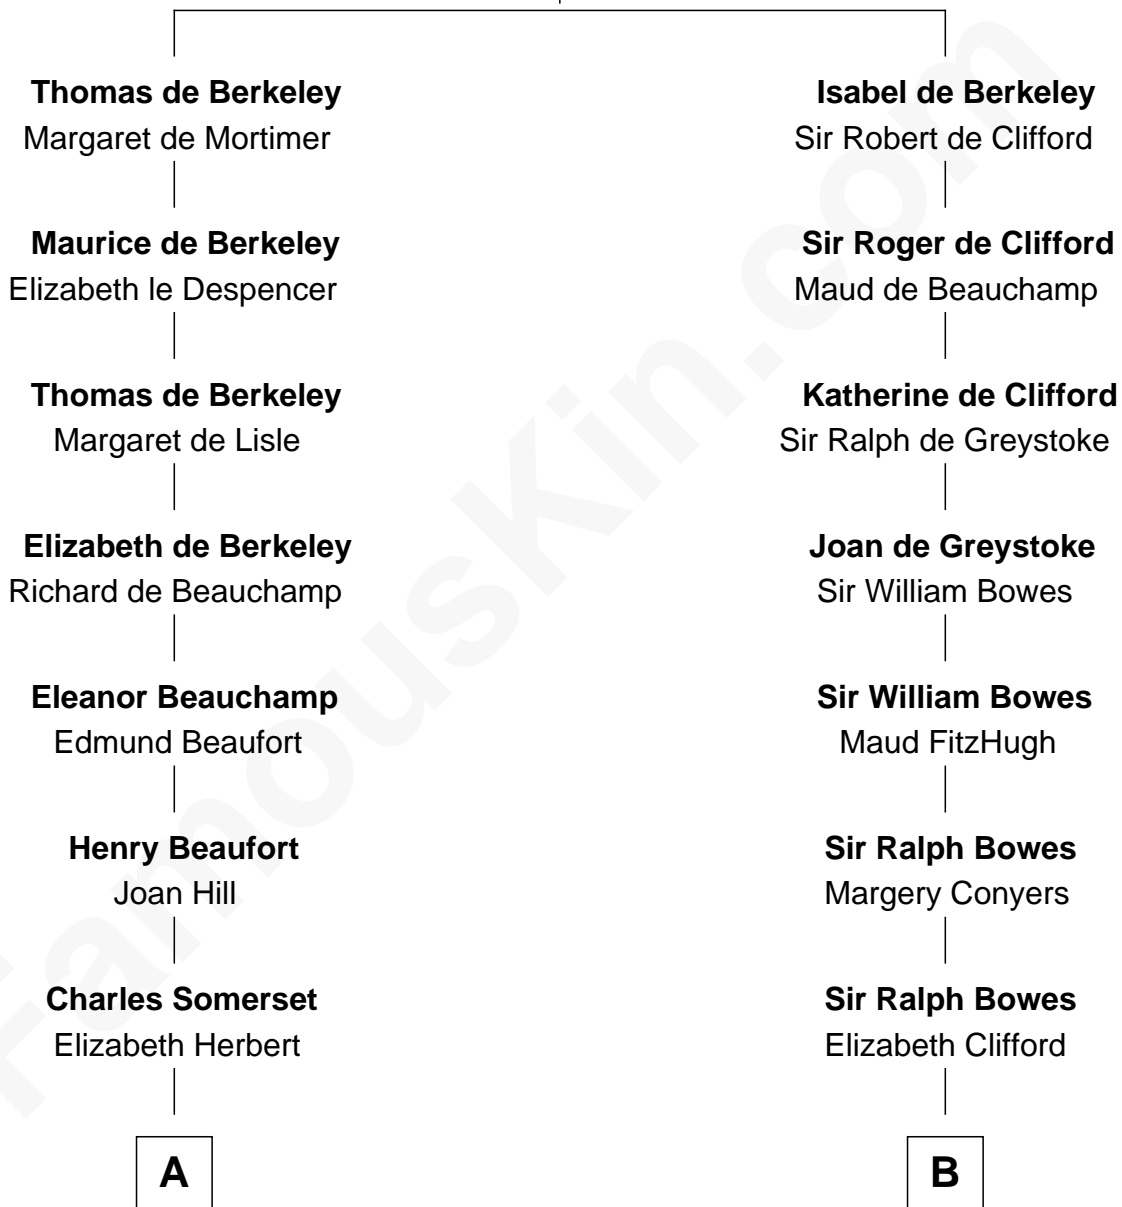

FamousKin.com

Relationship Chart of

Lt. Gen. James Brudenell
Leader of the "Charge of the Light Brigade"

17th cousin 2 times removed of

E. C. Segar
Cartoonist (Popeye creator)

Sir Maurice de Berkeley
 Eve la Zouche

C

—
Mary Jane Walker

Thomas Segar

—
Amzi Andrews Segar

Erma Irene Crisler

—
E. C. Segar

Cartoonist

FamousKin.com