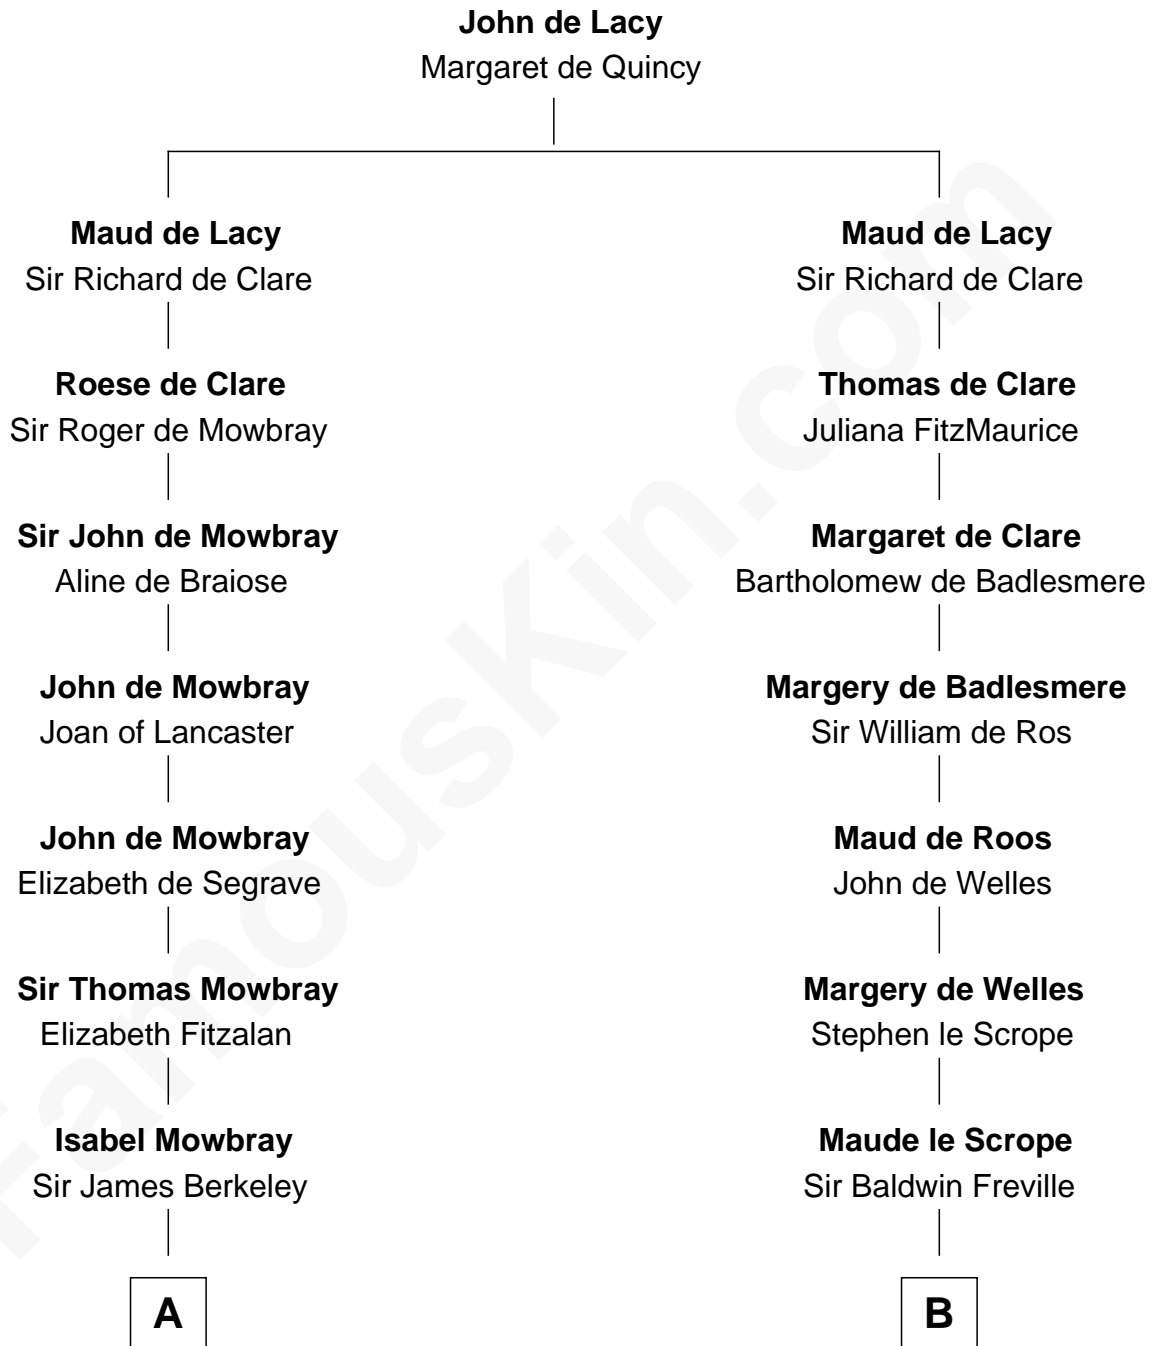

FamousKin.com

Relationship Chart of

Lt. Gen. James Brudenell

Leader of the "Charge of the Light Brigade"

18th cousin 3 times removed of

William Henry Moore

Co-Founder, U.S. Steel and Nabisco

C

Robert Brudenell
Penelope Anne Cooke

Lt. Gen. James Brudenell
Charge of the Light Brigade Leader

D

Sarah Browne
George Beckwith

George Beckwith
Rachel Marsh

George Beckwith
Mary Bradley

Rachael Arvilla Beckwith
Nathaniel Ford Moore

William Henry Moore
Co-Founder, U.S. Steel and Nabisco

FamousKin.com