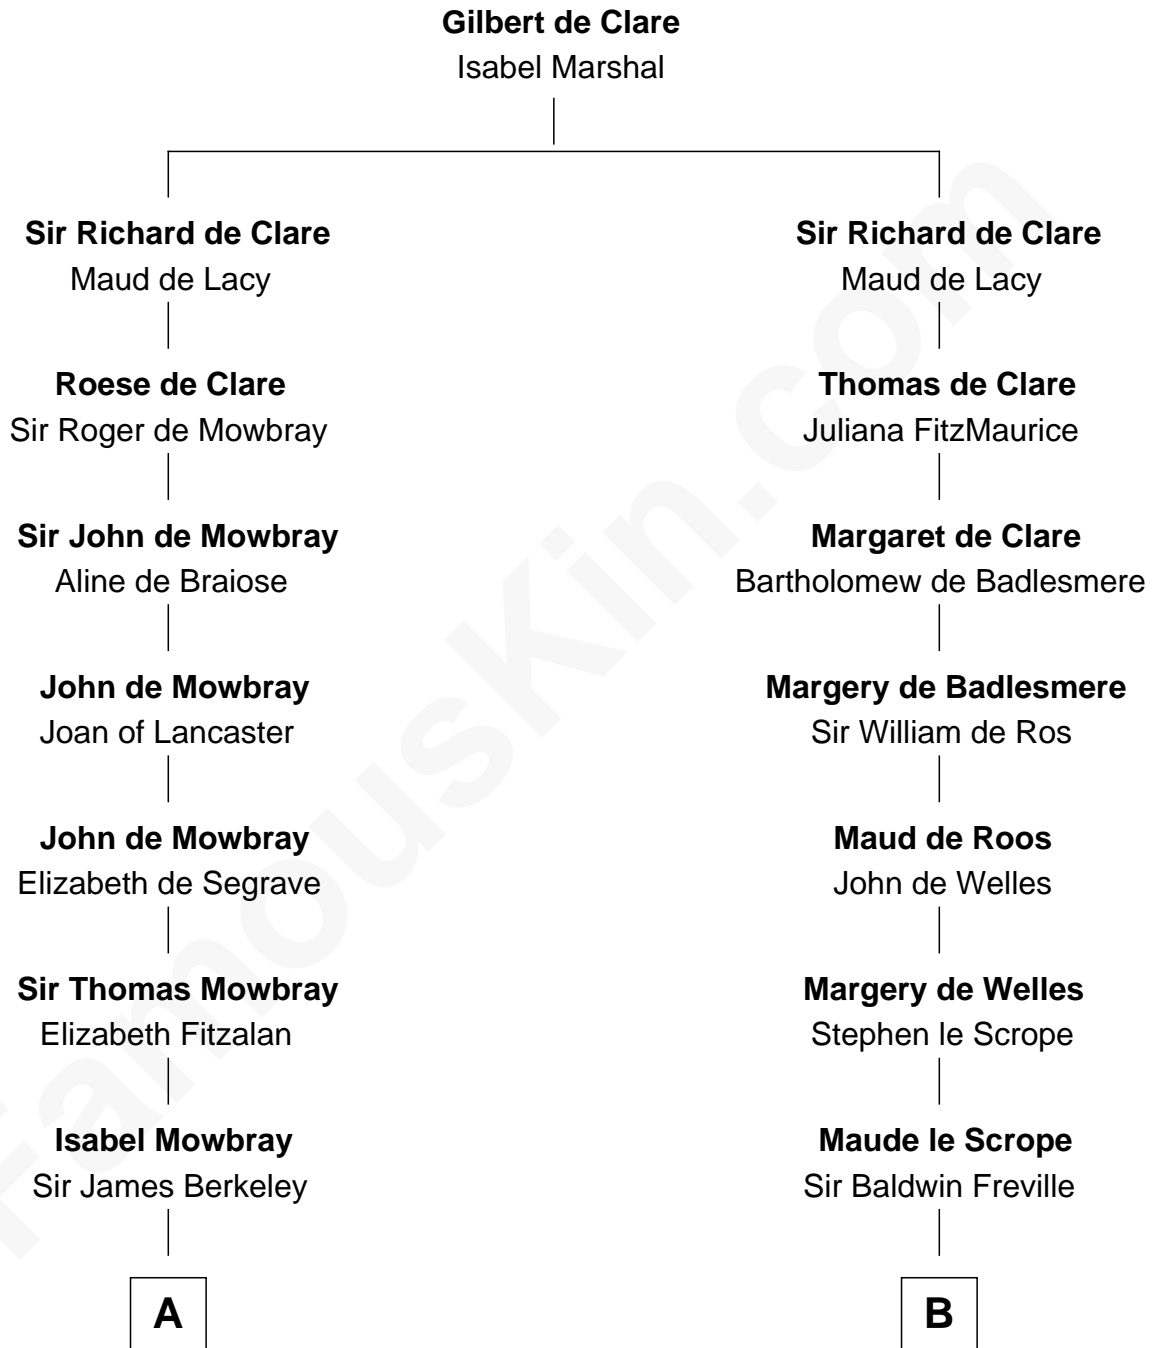

FamousKin.com

Relationship Chart of

Lt. Gen. James Brudenell

Leader of the "Charge of the Light Brigade"

18th cousin 3 times removed of

William Henry Moore

Co-Founder, U.S. Steel and Nabisco

C

Robert Brudenell
Penelope Anne Cooke

Lt. Gen. James Brudenell
Charge of the Light Brigade Leader

D

Sarah Browne
George Beckwith

George Beckwith
Rachel Marsh

George Beckwith
Mary Bradley

Rachael Arvilla Beckwith
Nathaniel Ford Moore

William Henry Moore
Co-Founder, U.S. Steel and Nabisco

FamousKin.com