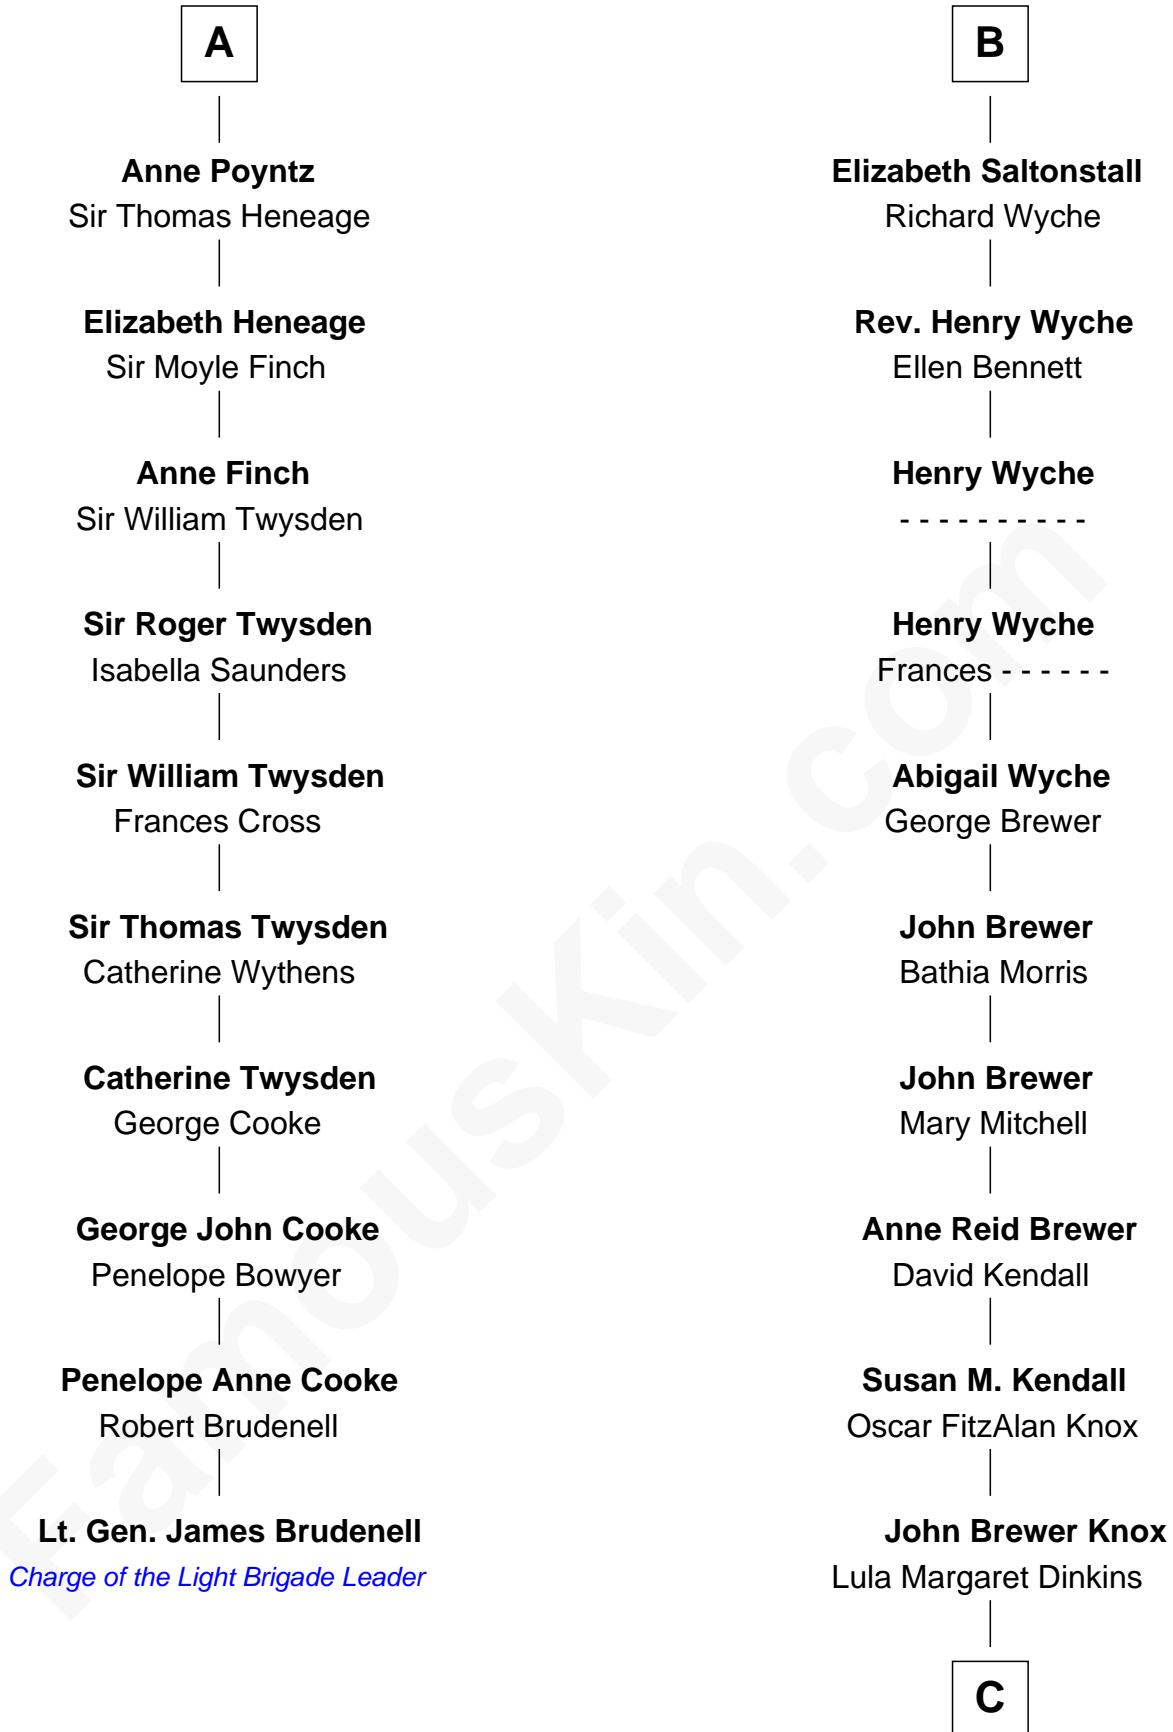

FamousKin.com

Relationship Chart of

Lt. Gen. James Brudenell

Leader of the "Charge of the Light Brigade"

16th cousin 3 times removed of

Truman Capote

Author of In Cold Blood

Sir Nicholas Poyntz

C

Mabel Knox
Archulus Persons

Archulus Persons
Lillie May Faulk

Truman Capote
Author of [In Cold Blood](#)

FamousKin.com