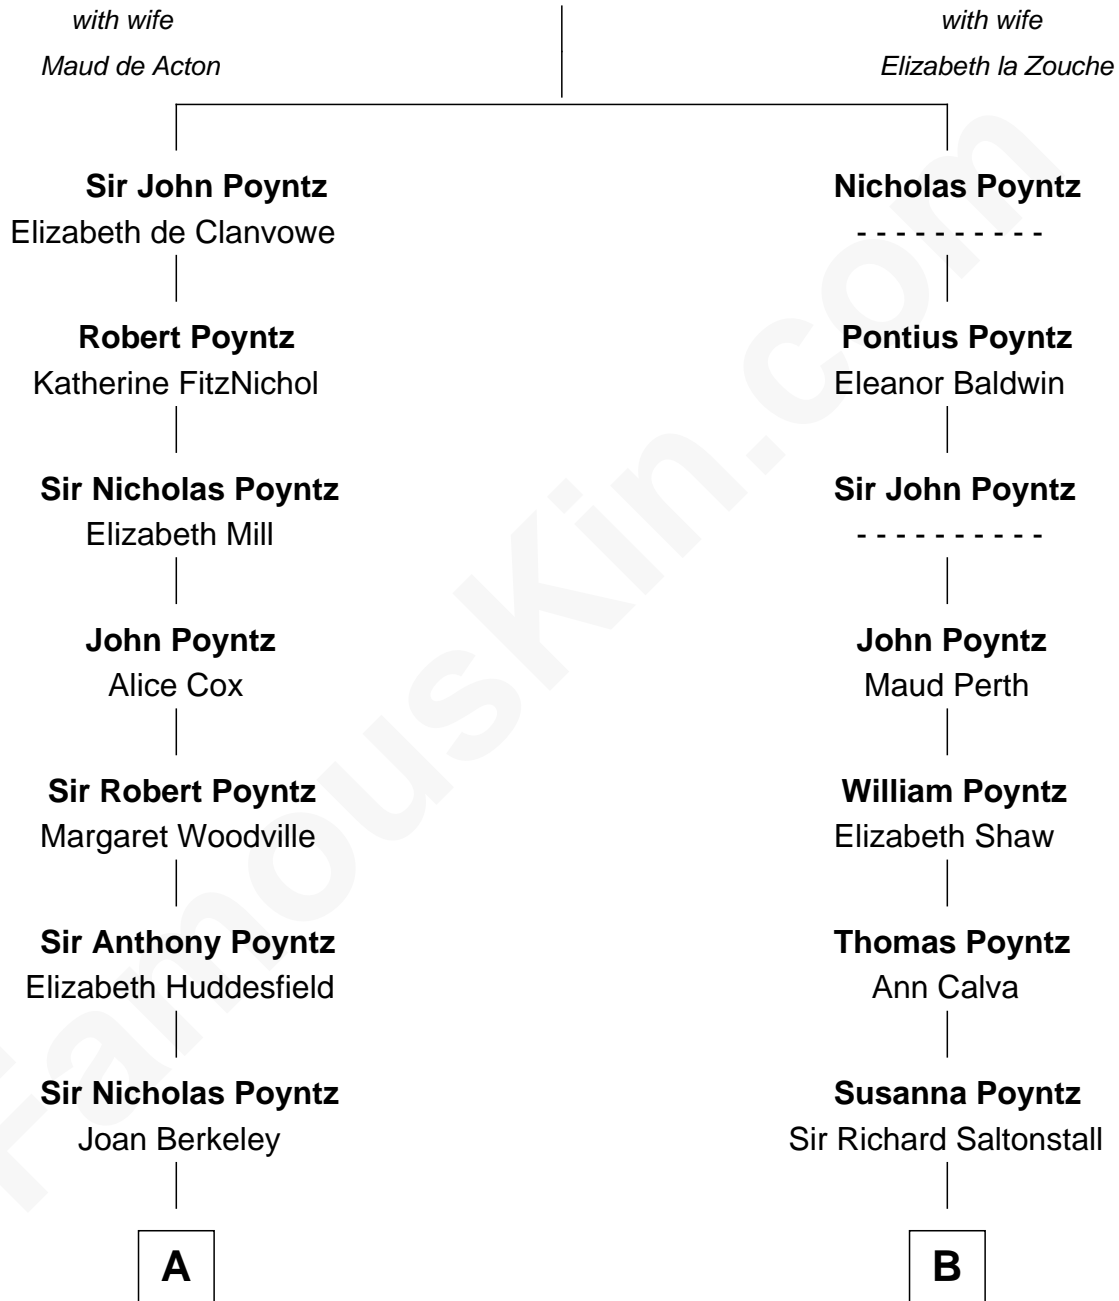

FamousKin.com

Relationship Chart of

Lt. Gen. James Brudenell

Leader of the "Charge of the Light Brigade"

16th cousin 3 times removed of

Truman Capote

Author of In Cold Blood

Sir Nicholas Poyntz

C

Mabel Knox
Archulus Persons

Archulus Persons
Lillie May Faulk

Truman Capote
Author of [In Cold Blood](#)

FamousKin.com