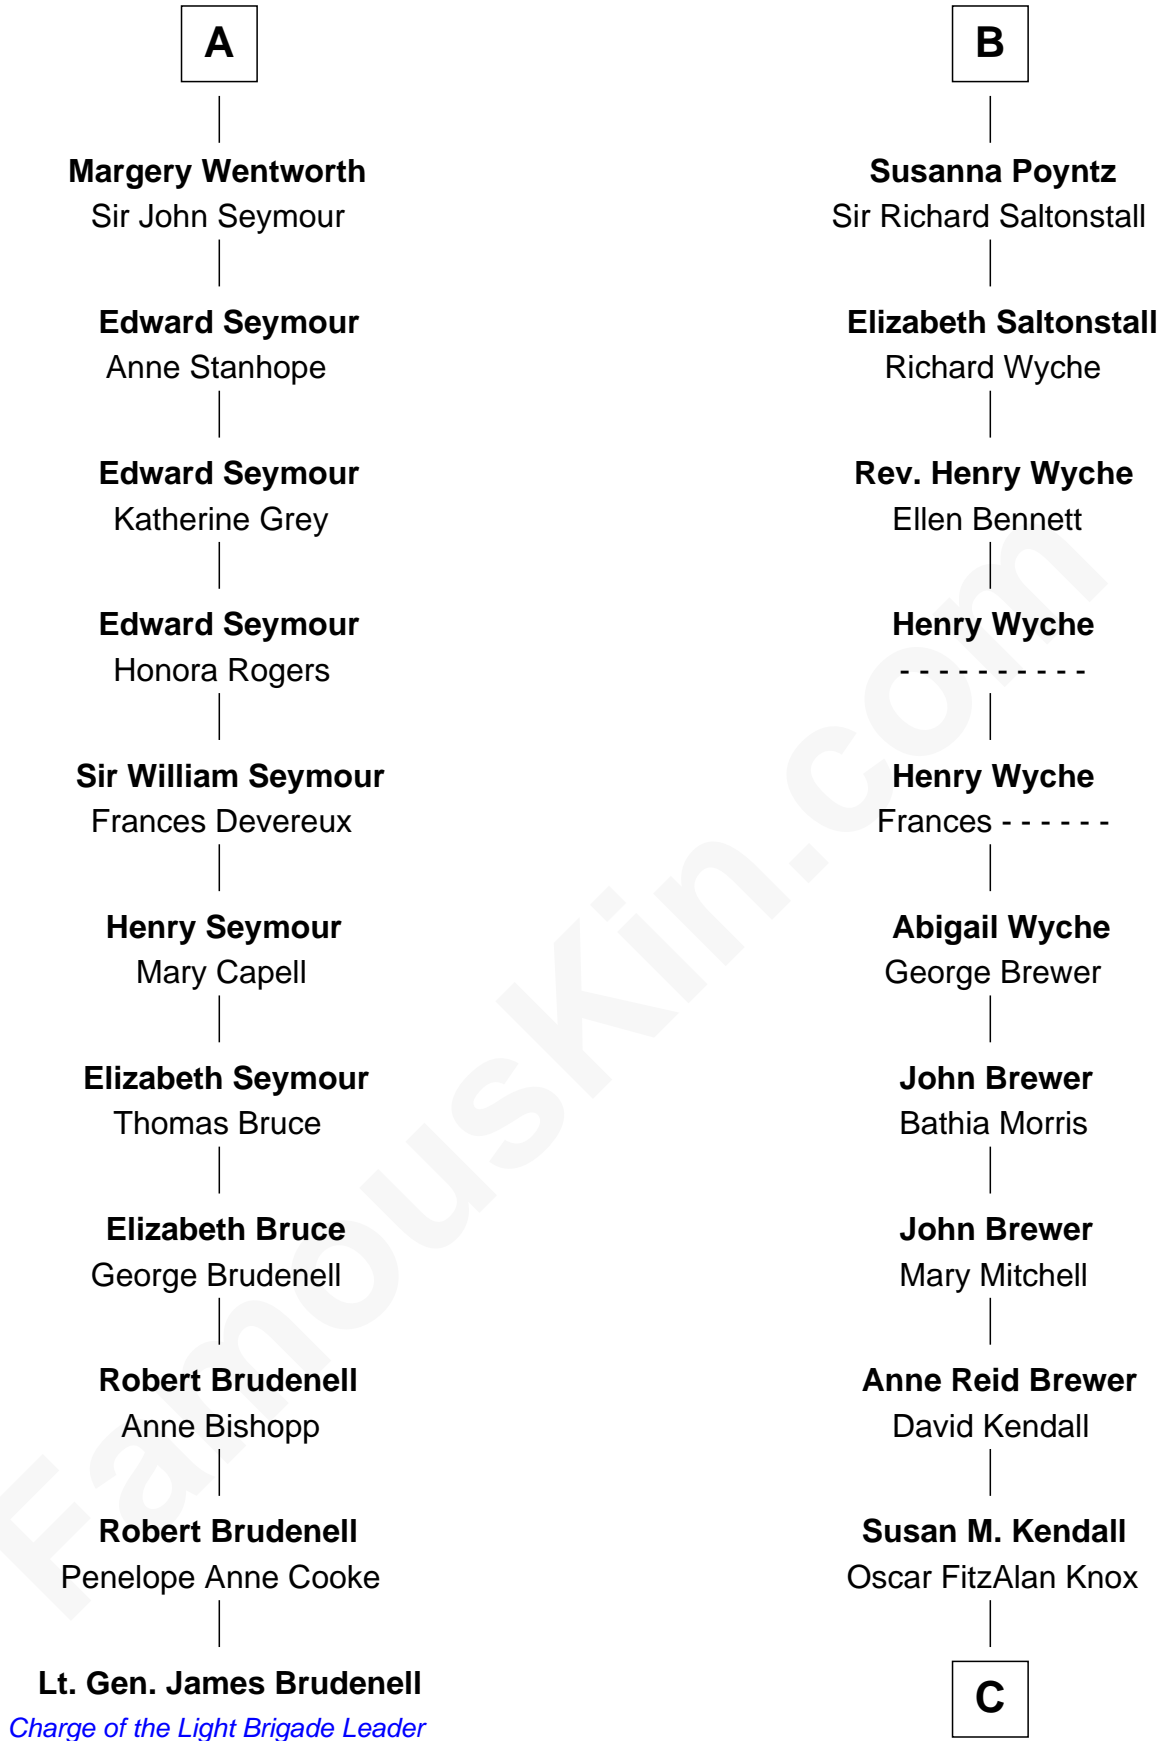

FamousKin.com Relationship Chart of

Lt. Gen. James Brudenell

Leader of the "Charge of the Light Brigade"

17th cousin 3 times removed of

Truman Capote

Author of In Cold Blood

C

John Brewer Knox
Lula Margaret Dinkins

Mabel Knox
Archulus Persons

Archulus Persons
Lillie May Faulk

Truman Capote
Author of In Cold Blood

FamousKin.com