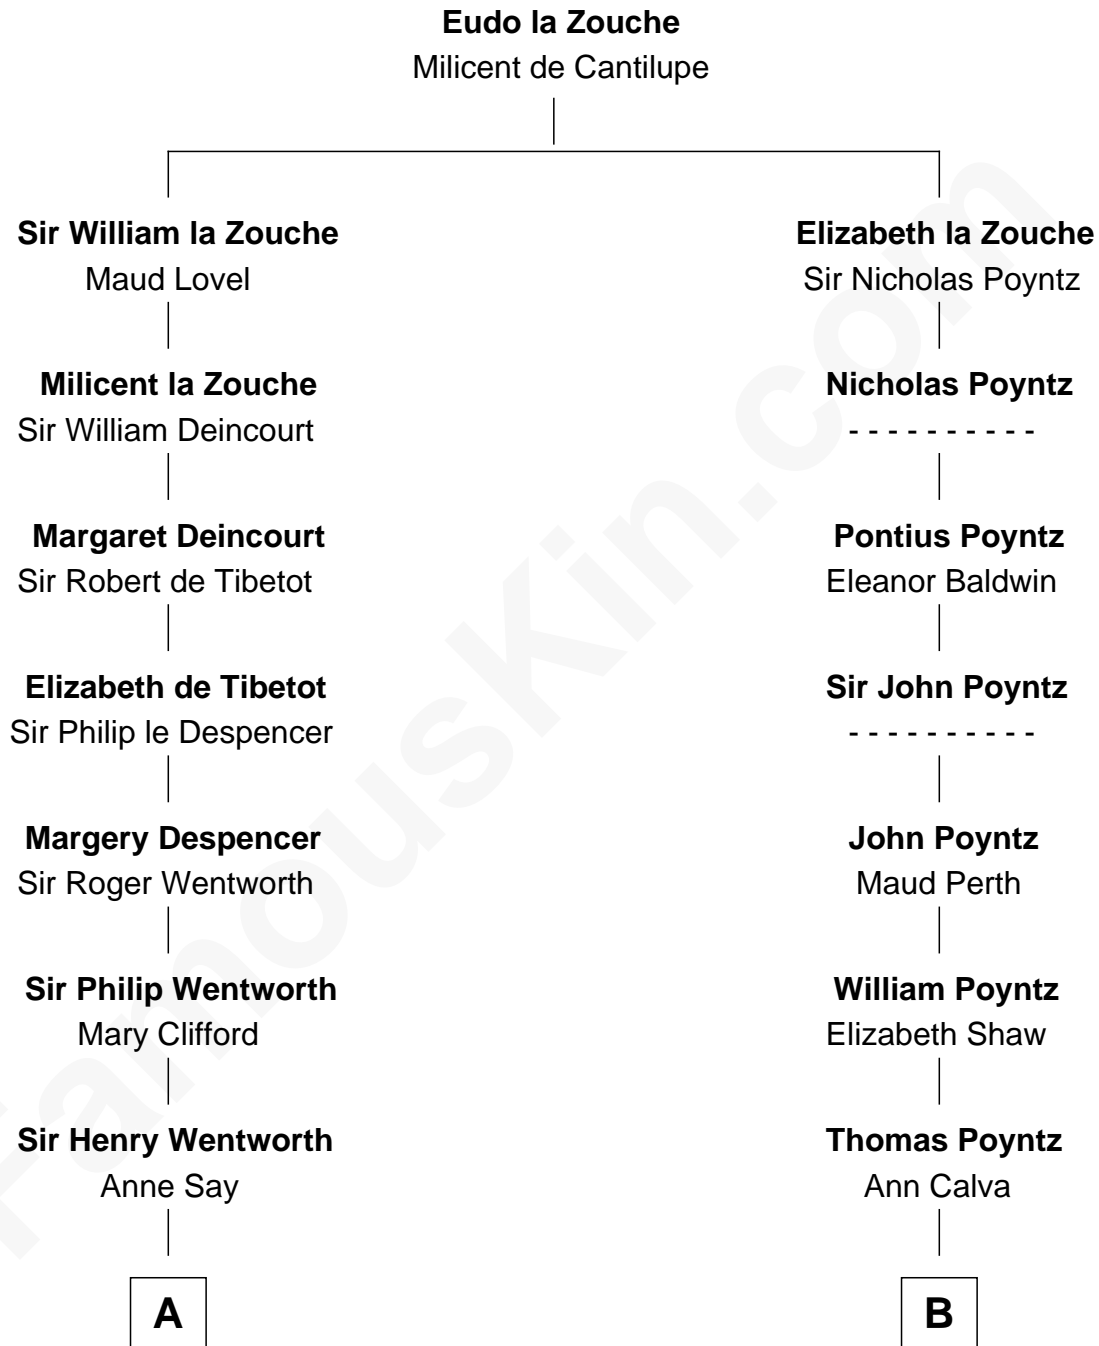

FamousKin.com Relationship Chart of

Lt. Gen. James Brudenell

Leader of the "Charge of the Light Brigade"

17th cousin 3 times removed of

Truman Capote

Author of In Cold Blood

C

John Brewer Knox
Lula Margaret Dinkins

Mabel Knox
Archulus Persons

Archulus Persons
Lillie May Faulk

Truman Capote
Author of In Cold Blood

FamousKin.com