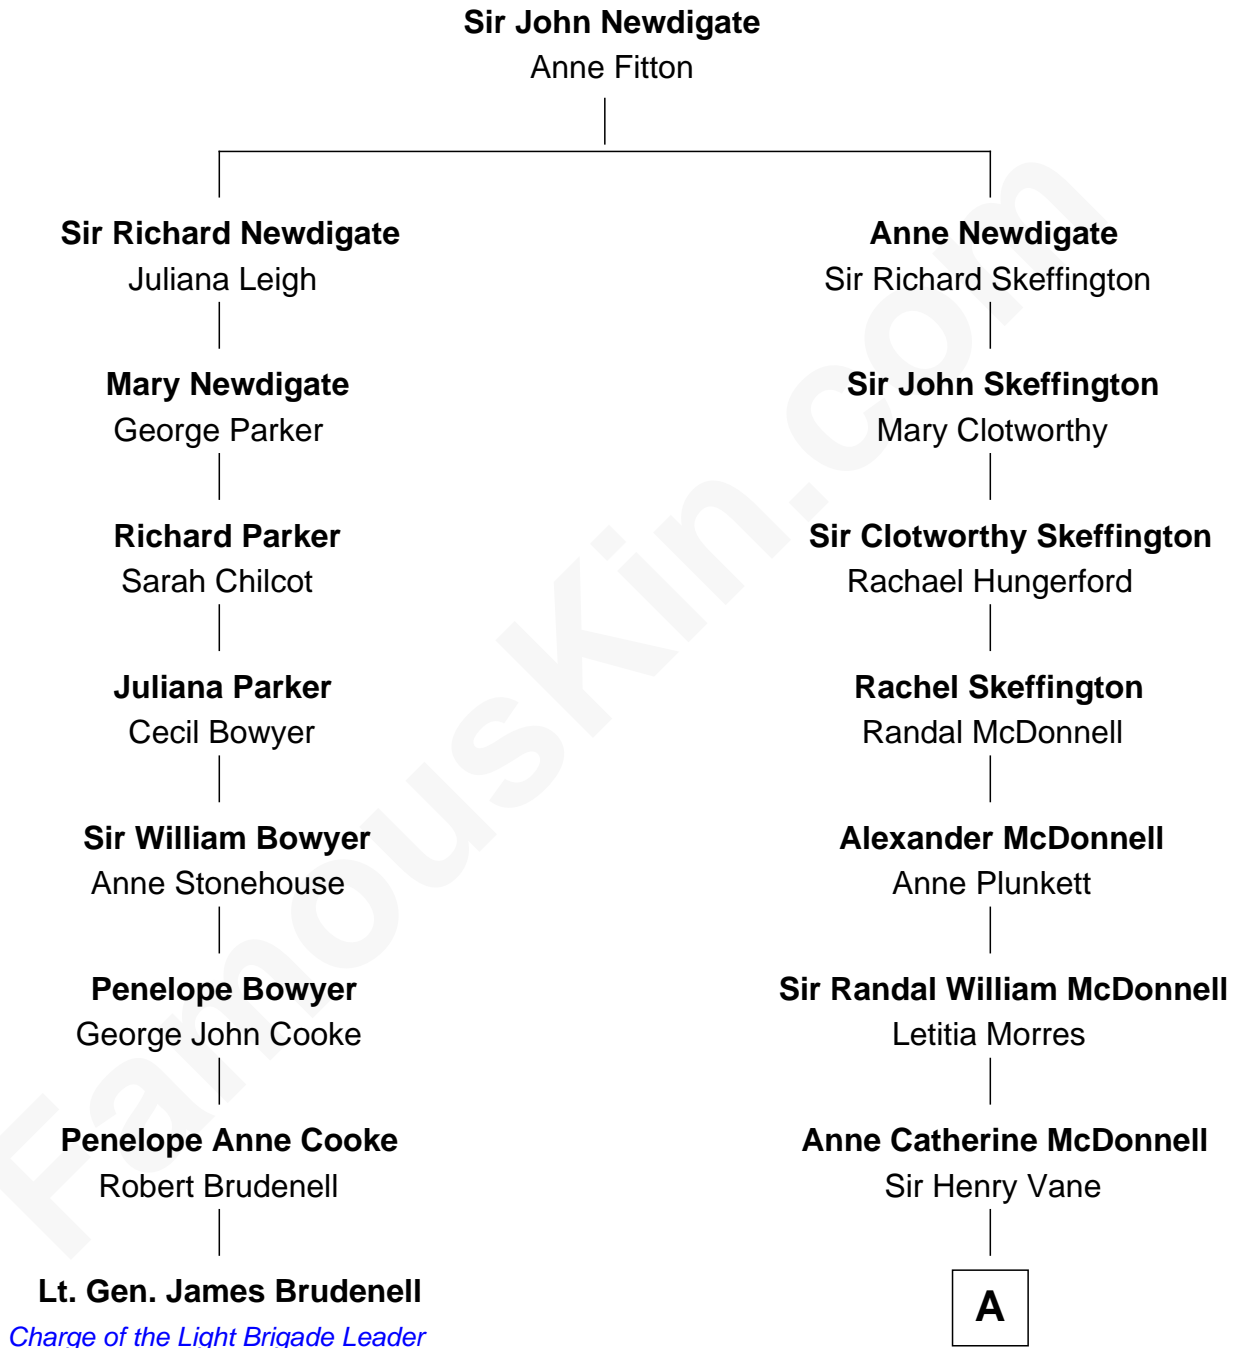

FamousKin.com

Relationship Chart of

Lt. Gen. James Brudenell

Leader of the "Charge of the Light Brigade"

7th cousin 3 times removed of

Sir Winston Churchill

Prime Minister of the United Kingdom

A

Frances Anne Emily Vane-Tempest

Sir Charles William Stewart

Frances Anne Emily Vane

Sir John Winston Spencer-Churchill

Randolph Henry Spencer-Churchill

Jeanette Jerome

Sir Winston Churchill

Prime Minister of the United Kingdom