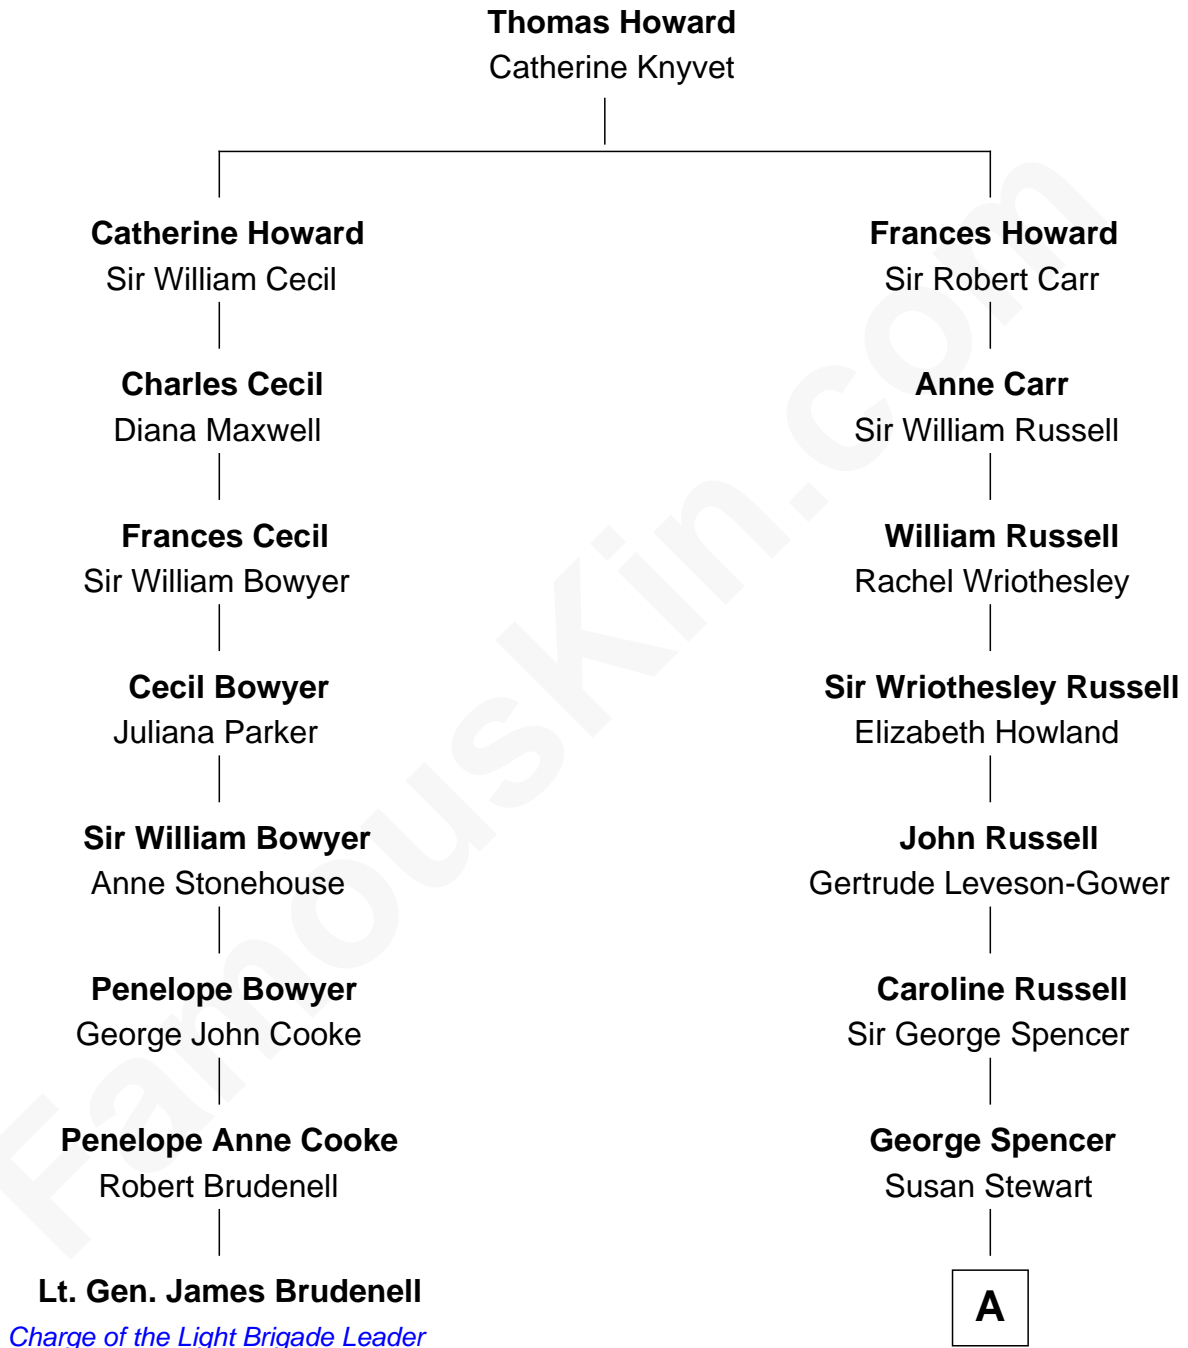

FamousKin.com

Relationship Chart of

Lt. Gen. James Brudenell

Leader of the "Charge of the Light Brigade"

7th cousin 3 times removed of

Sir Winston Churchill

Prime Minister of the United Kingdom

A

Sir George Spencer-Churchill

Jane Stewart

Sir John Winston Spencer-Churchill

Frances Anne Emily Vane

Randolph Henry Spencer-Churchill

Jeanette Jerome

Sir Winston Churchill

Prime Minister of the United Kingdom