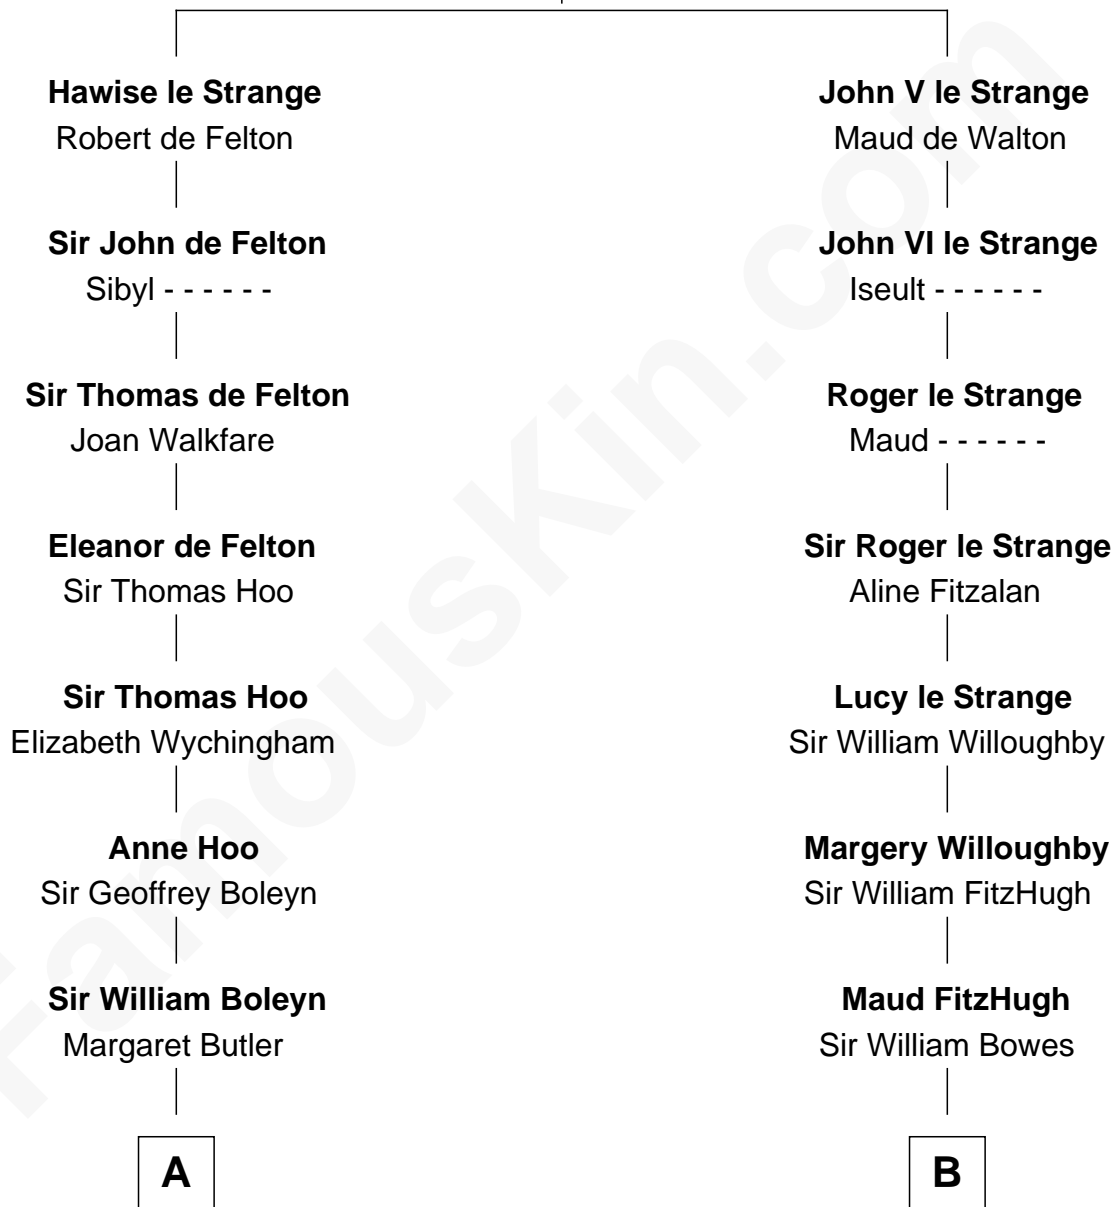

FamousKin.com Relationship Chart of

Lt. Gen. James Brudenell

Leader of the "Charge of the Light Brigade"

18th cousin 2 times removed of

William Howard Taft

27th U.S. President

John IV le Strange

Joan de Somery

C

Robert Brudenell
Penelope Anne Cooke

Lt. Gen. James Brudenell
Charge of the Light Brigade Leader

D

Rhoda Rawson
Aaron Taft

Peter Rawson Taft
Sylvia Howard

Alphonso Taft
Louisa Maria Torrey

William Howard Taft
27th U.S. President