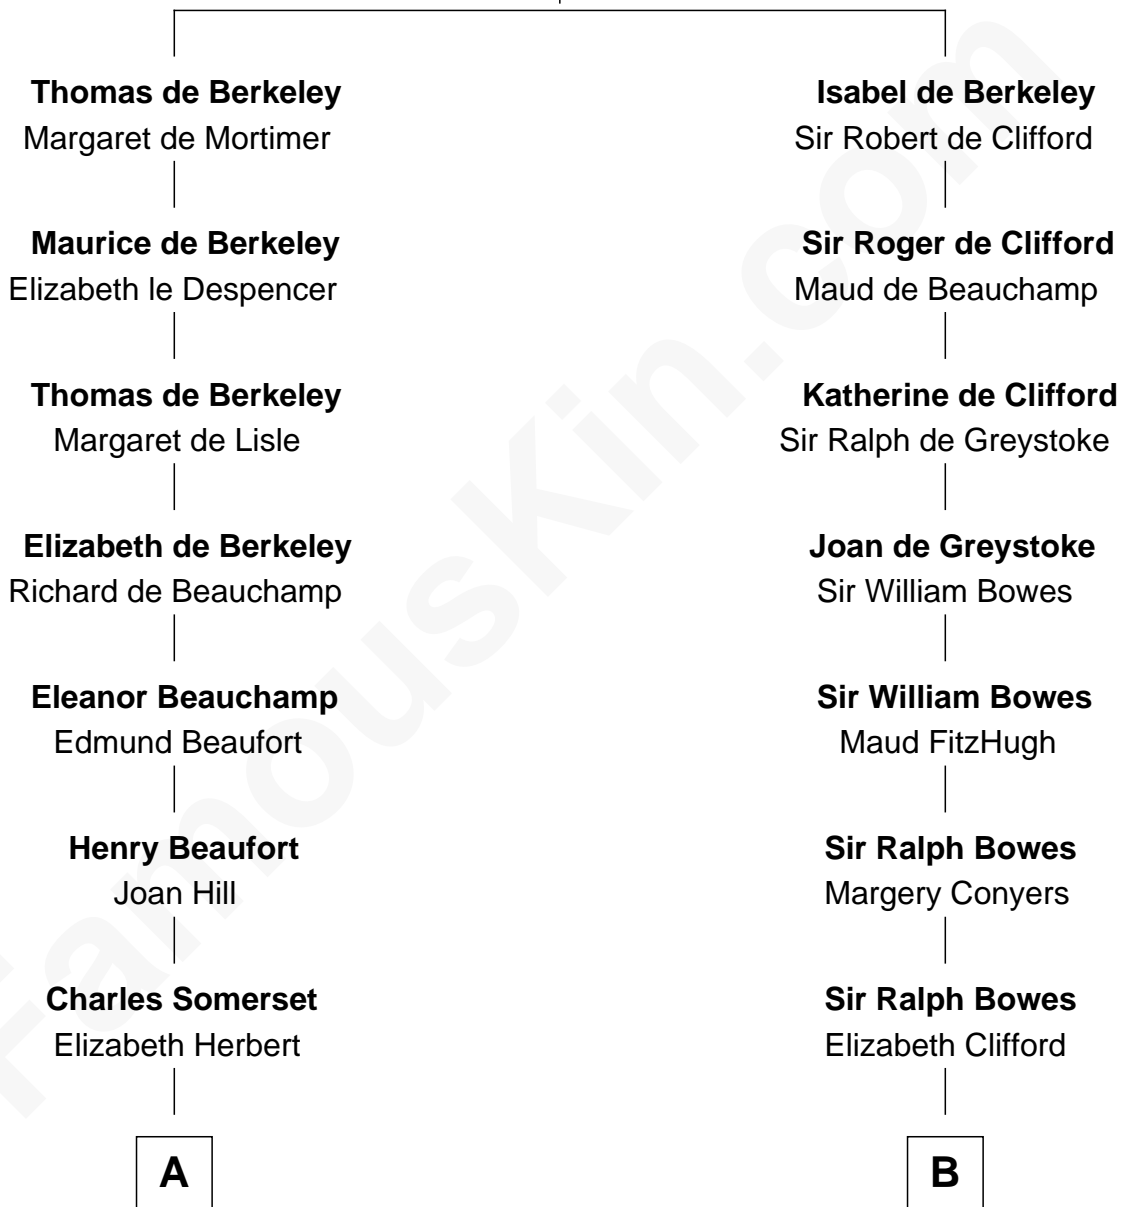

FamousKin.com

Relationship Chart of

Lt. Gen. James Brudenell

Leader of the "Charge of the Light Brigade"

17th cousin 1 time removed of

William Howard Taft

27th U.S. President

Sir Maurice de Berkeley

Eve la Zouche

C

Alphonso Taft
Louisa Maria Torrey

William Howard Taft
27th U.S. President

FamousKin.com