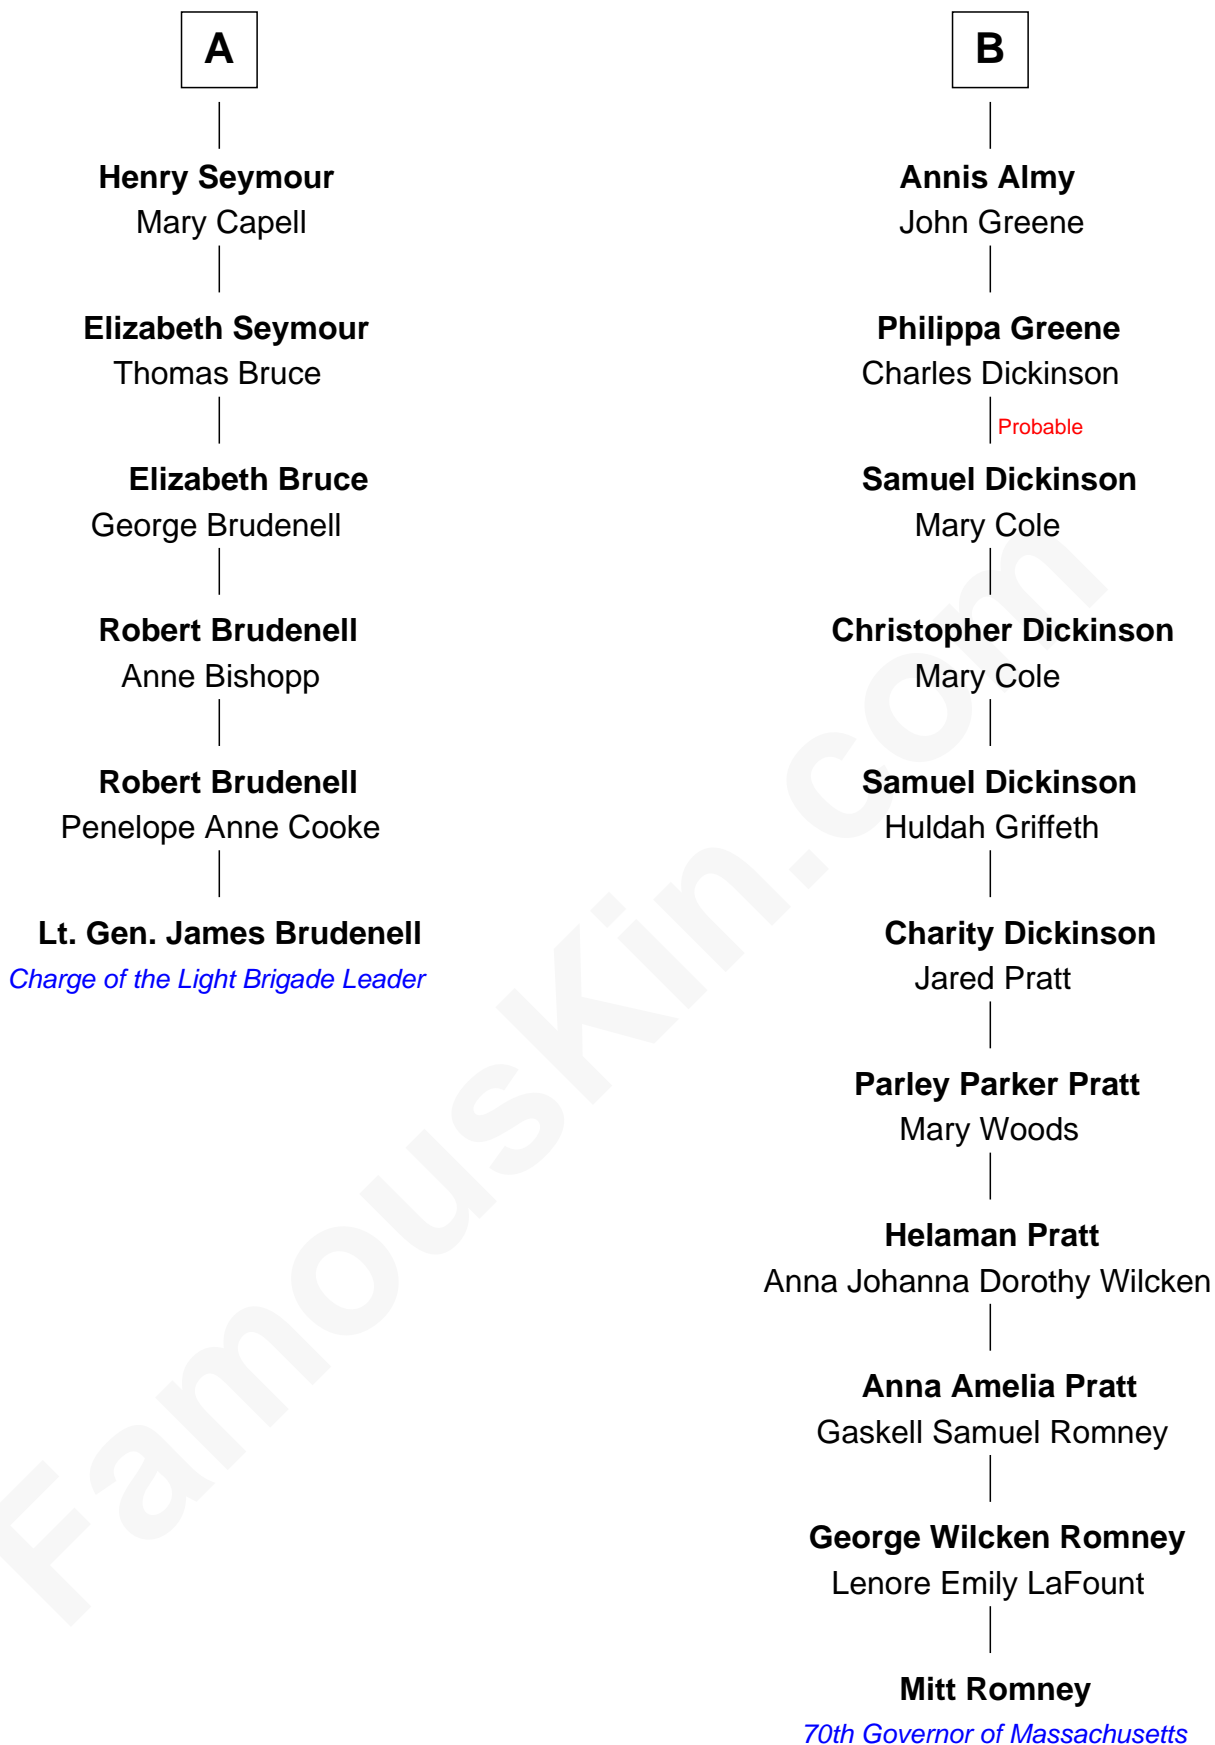

FamousKin.com Relationship Chart of

Lt. Gen. James Brudenell

Leader of the "Charge of the Light Brigade"

12th cousin 5 times removed of

Mitt Romney

70th Governor of Massachusetts

Mitt Romney photo by [Gage Skidmore](#) (CC BY-SA 3.0)