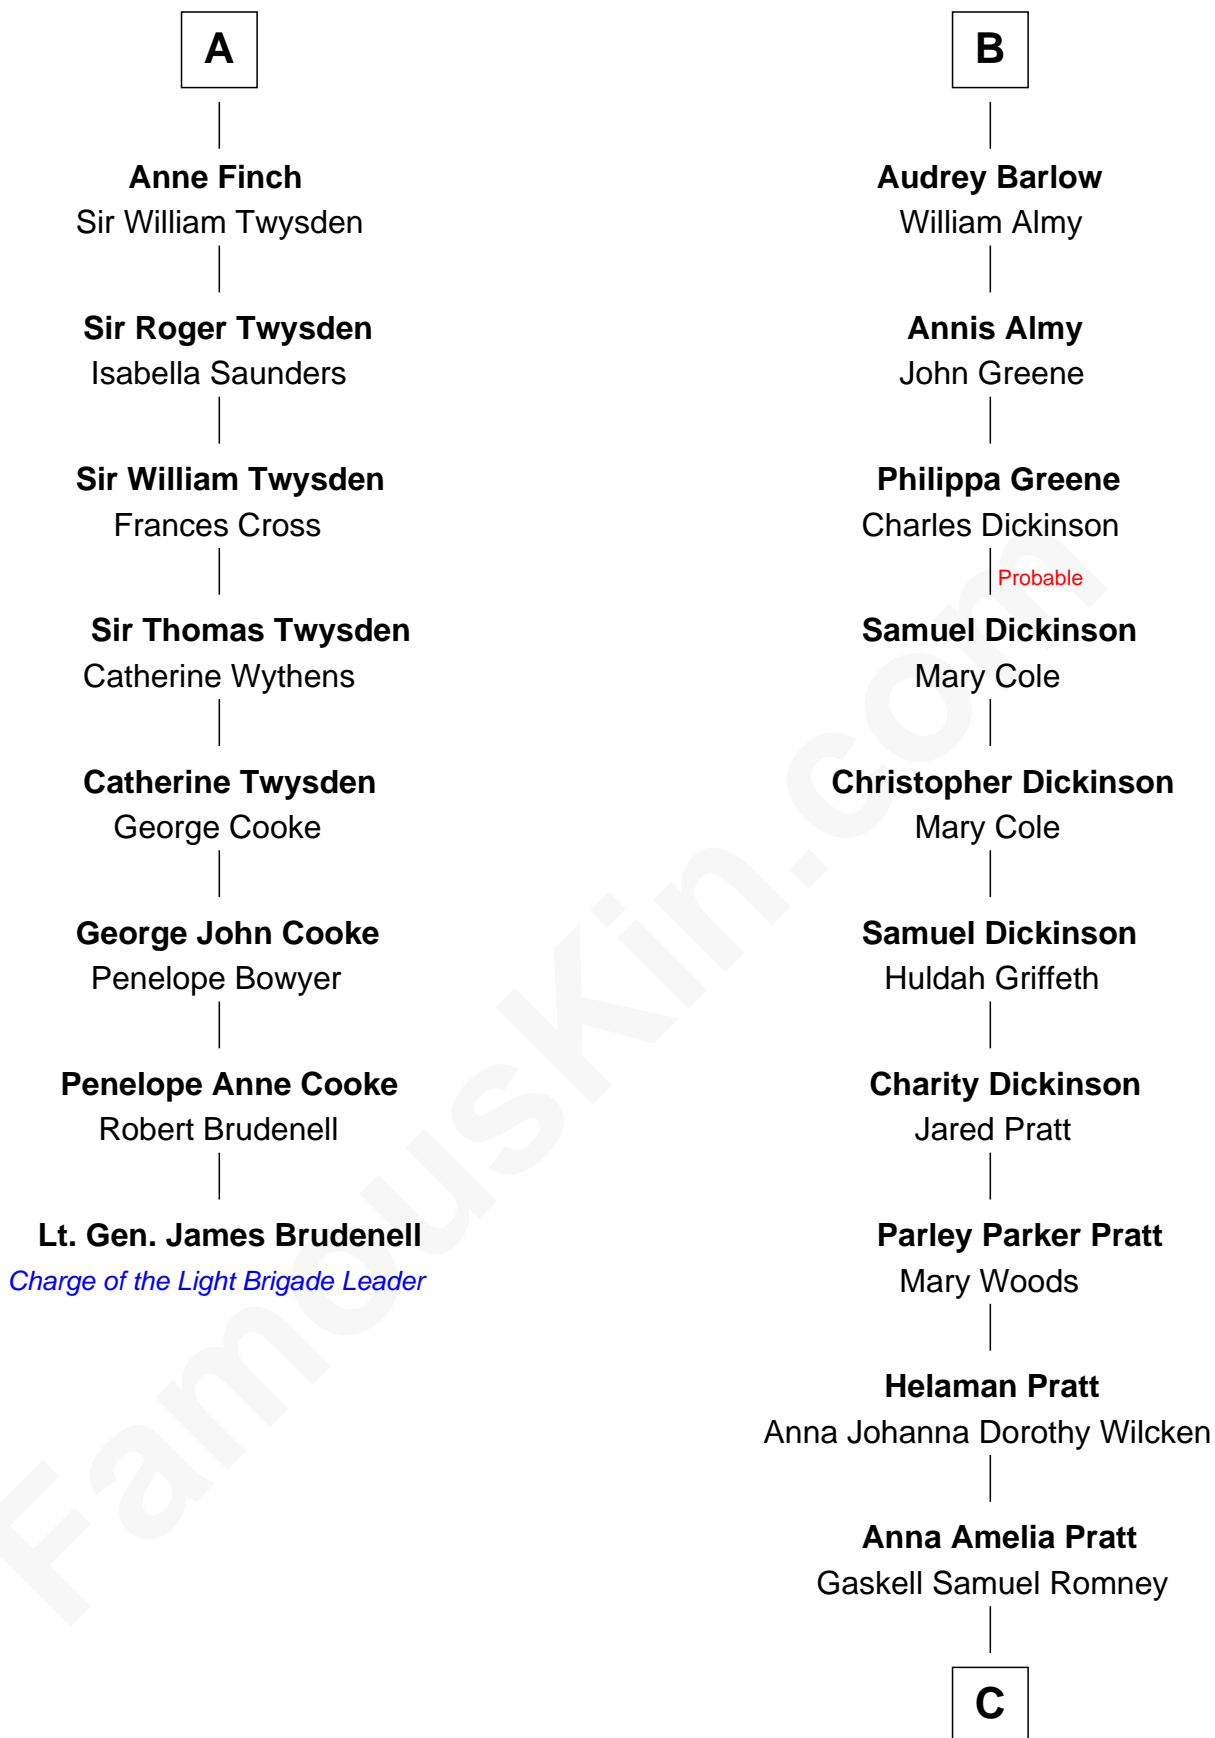

FamousKin.com

Relationship Chart of

Lt. Gen. James Brudenell

Leader of the "Charge of the Light Brigade"

14th cousin 4 times removed of

Mitt Romney

70th Governor of Massachusetts

C

George Wilcken Romney

Lenore Emily LaFount

Mitt Romney

70th Governor of Massachusetts

FamousKin.com