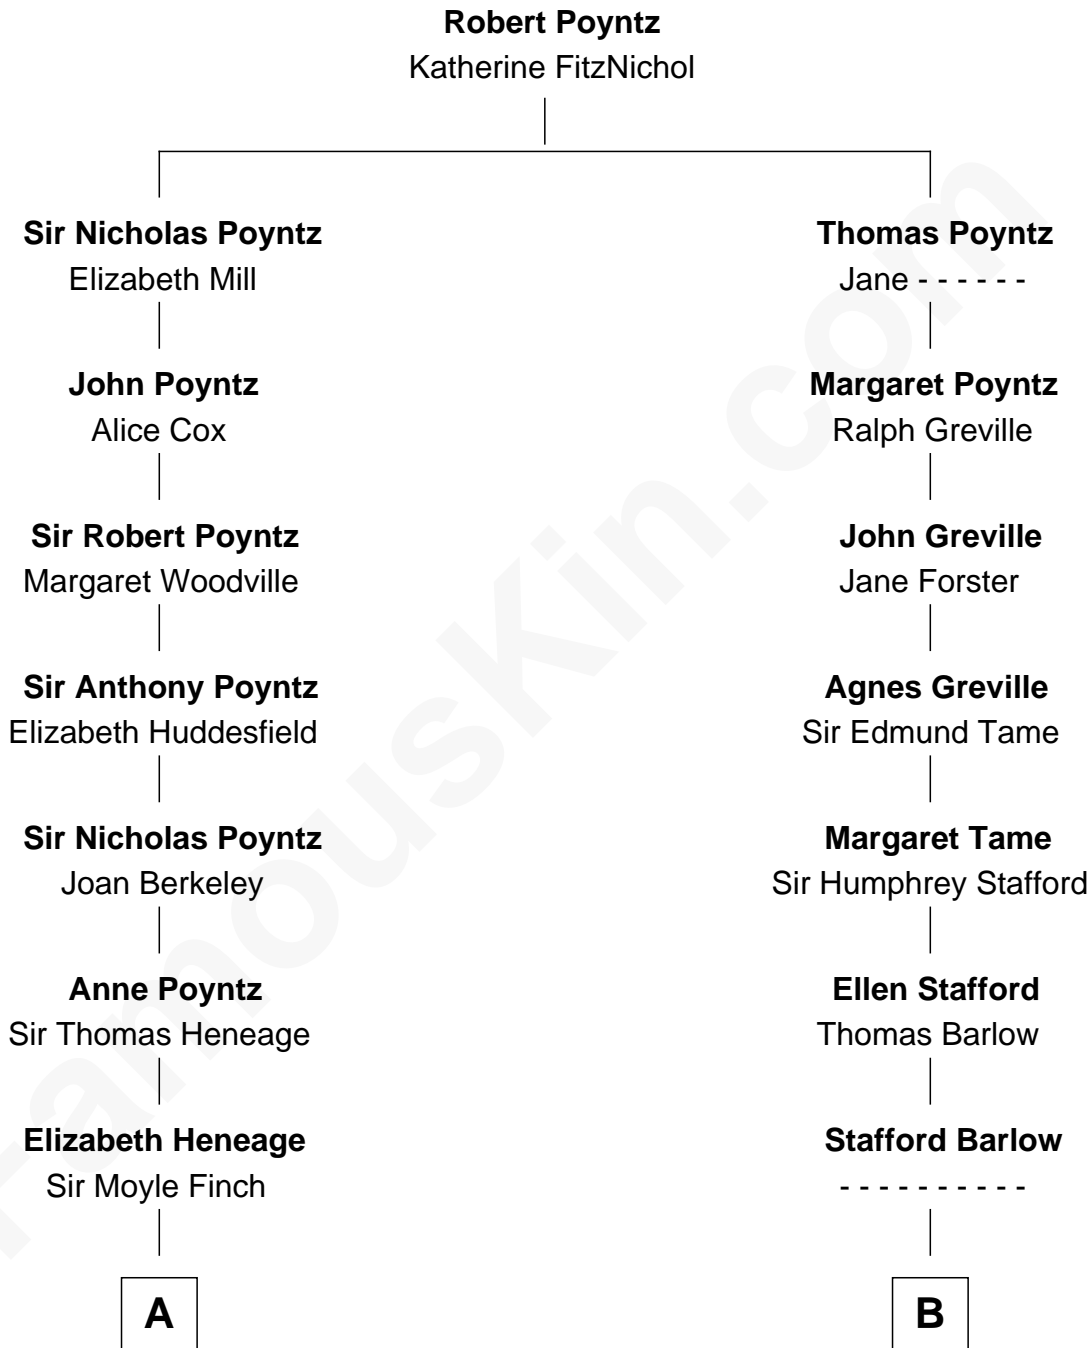

FamousKin.com

Relationship Chart of

Lt. Gen. James Brudenell

Leader of the "Charge of the Light Brigade"

14th cousin 4 times removed of

Mitt Romney

70th Governor of Massachusetts

C

George Wilcken Romney

Lenore Emily LaFount

Mitt Romney

70th Governor of Massachusetts

FamousKin.com