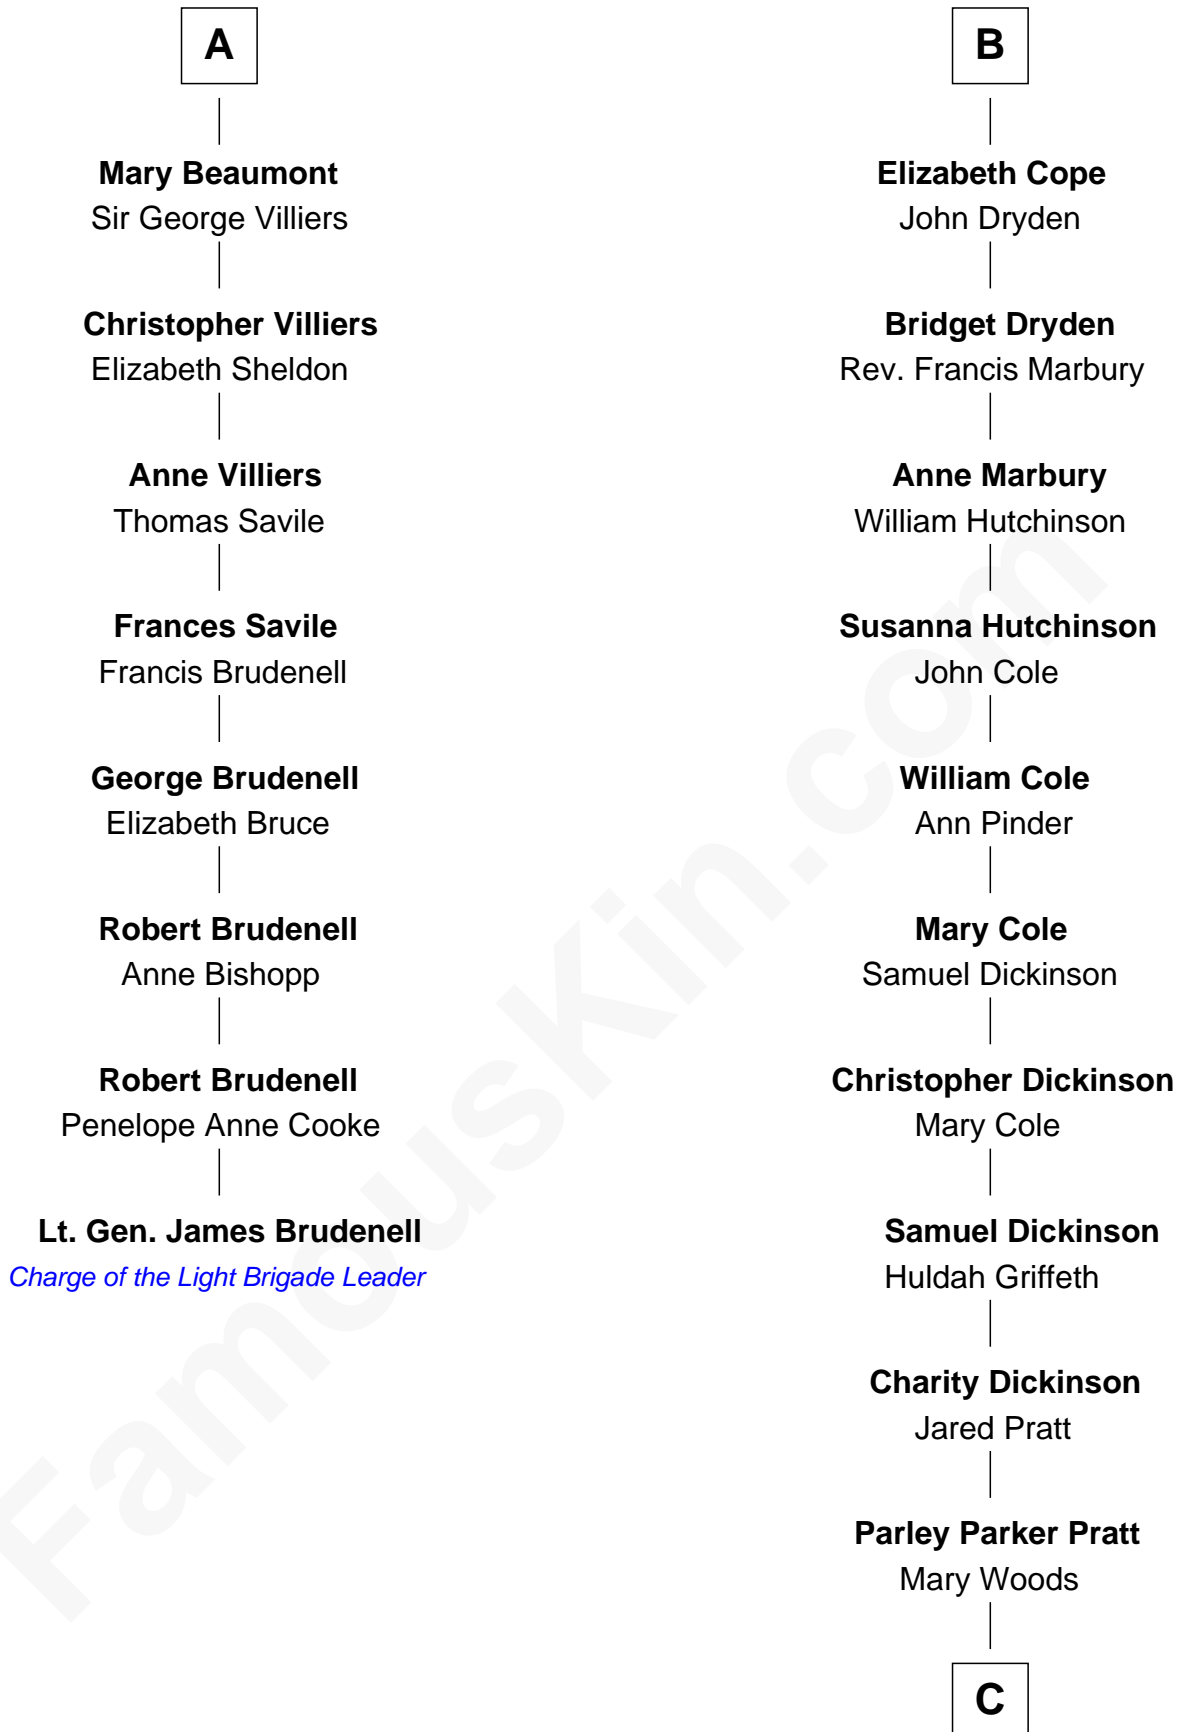

Pernel le Boteler

Elizabeth Talbot

Sir Henry de Grey

Margaret de Grey

Sir John Darcy

John Darcy

Joan de Greystoke

Joan Darcy

Sir Richard Talbot

Ankaret le Strange

Mary Talbot

Sir Thomas Greene

Sir Thomas Greene

Phillippa Ferrers

Elizabeth Greene

William Raleigh

Sir Edward Raleigh

Margaret Verney

Sir Edward Raleigh

Anne Chamberlayne

Bridget Raleigh

Sir John Cope

B

C

Helaman Pratt

Anna Johanna Dorothy Wilcken

Anna Amelia Pratt

Gaskell Samuel Romney

George Romney

43rd Governor of Michigan

FamousKin.com