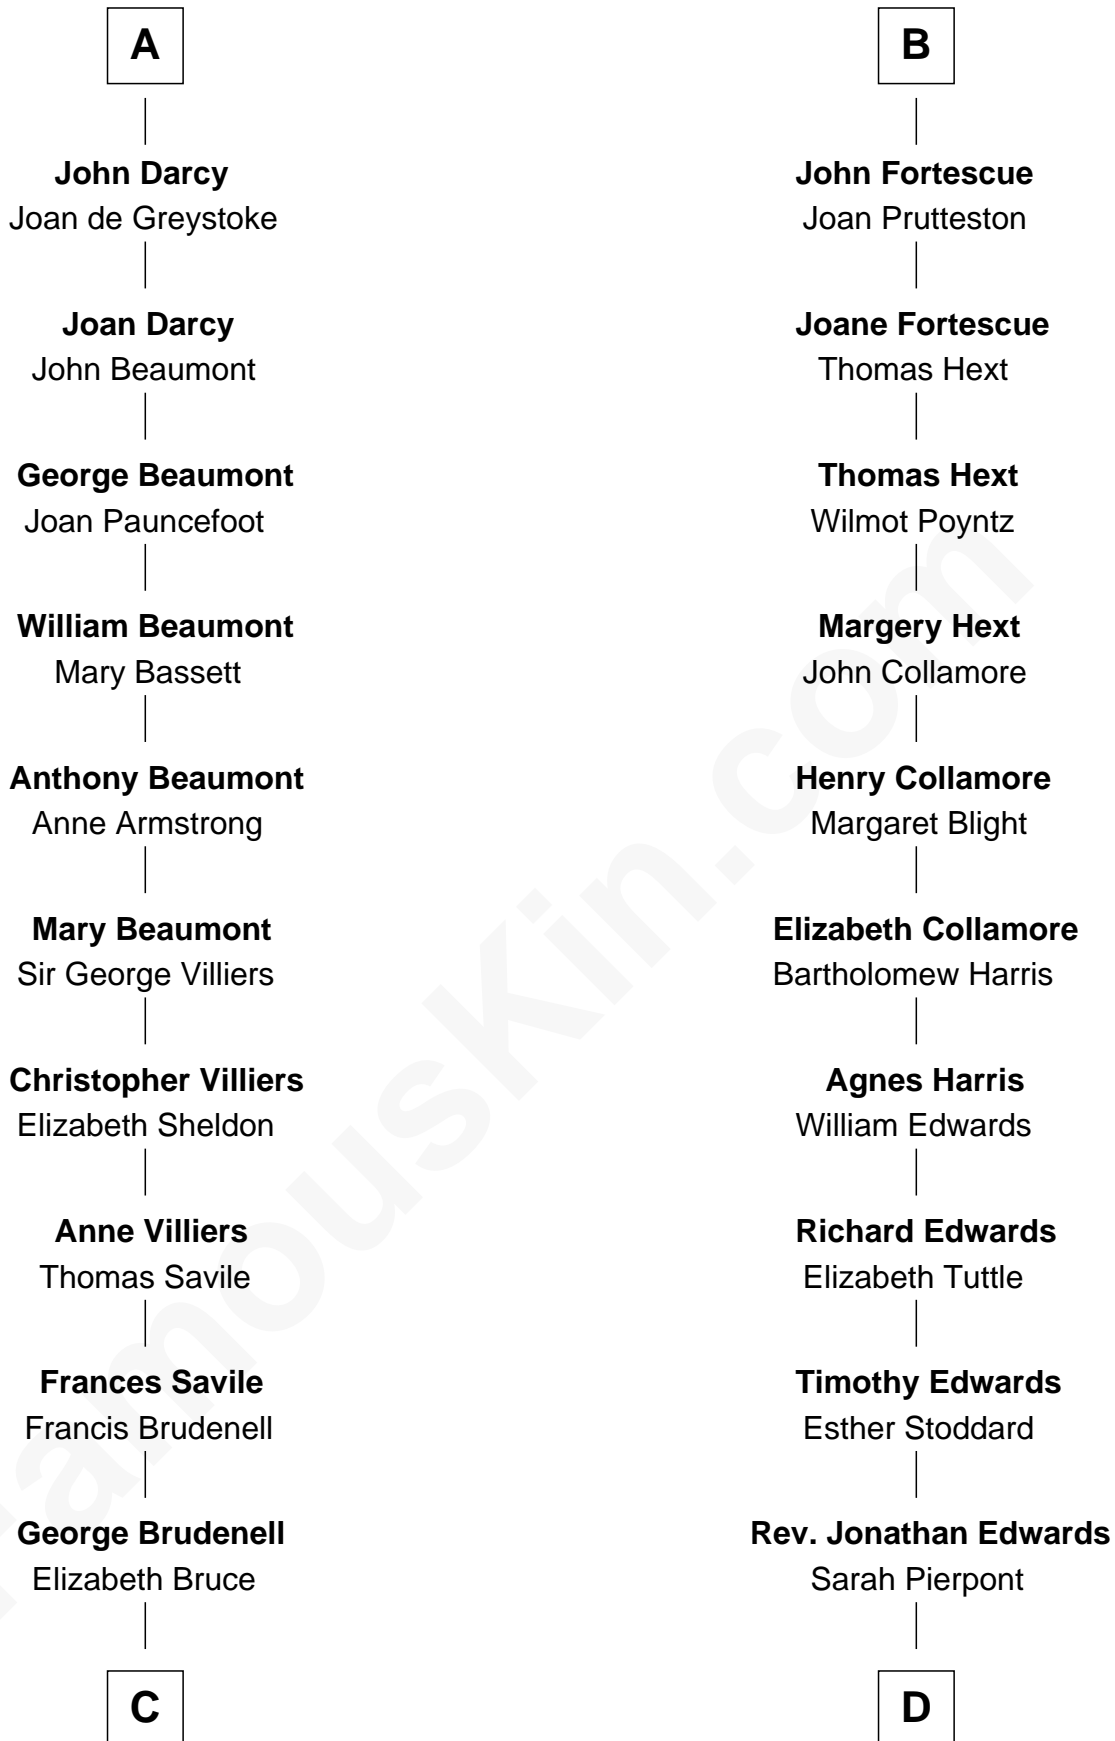

FamousKin.com Relationship Chart of

Lt. Gen. James Brudenell

Leader of the "Charge of the Light Brigade"

18th cousin 1 time removed of

Aaron Burr

Killed Alexander Hamilton

Sir Geoffrey FitzPiers

Aveline de Clare

C

Robert Brudenell

Anne Bishopp

Robert Brudenell

Penelope Anne Cooke

Lt. Gen. James Brudenell

Charge of the Light Brigade Leader

D

Esther Edwards

Aaron Burr

Aaron Burr

Killed Alexander Hamilton

FamousKin.com