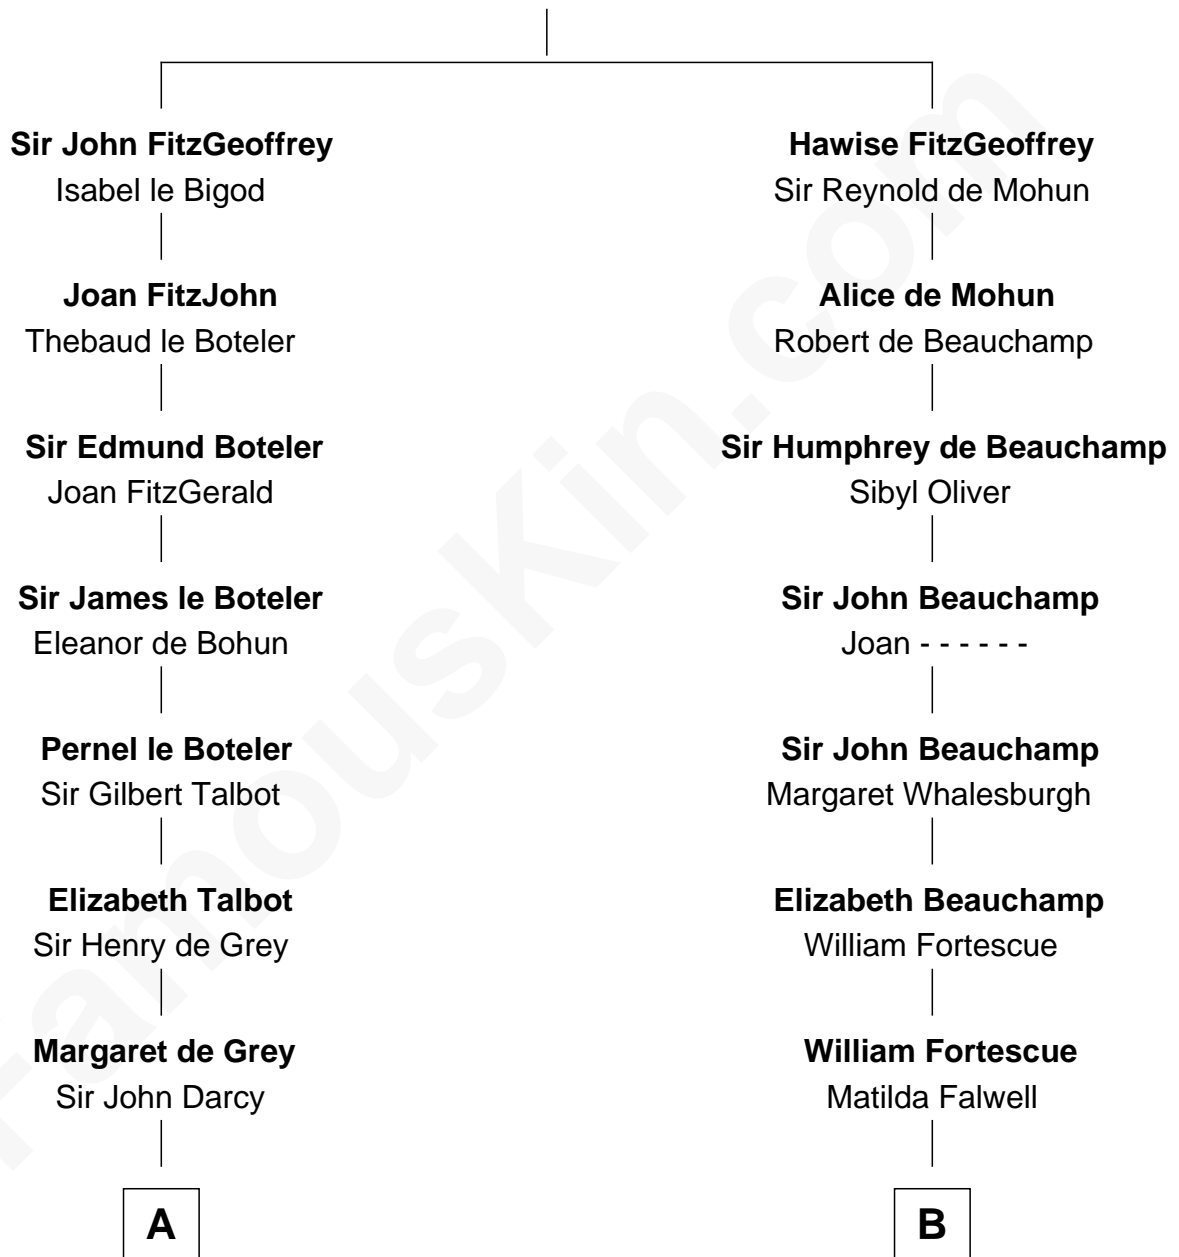

FamousKin.com Relationship Chart of

Lt. Gen. James Brudenell

Leader of the "Charge of the Light Brigade"

18th cousin 1 time removed of

Aaron Burr

Killed Alexander Hamilton

Sir Geoffrey FitzPiers

Aveline de Clare

C

Robert Brudenell

Anne Bishopp

Robert Brudenell

Penelope Anne Cooke

Lt. Gen. James Brudenell

Charge of the Light Brigade Leader

D

Esther Edwards

Aaron Burr

Aaron Burr

Killed Alexander Hamilton

FamousKin.com